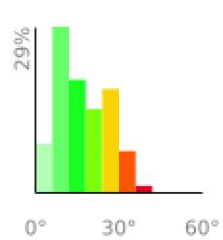

Measured Profile

range 95' to 1129' gain 1640' loss 610' exaggeration 12.0x

Slope Angle (top), Land Cover (middle), Tree Cover (bottom)

Elevation

Min 98'
 Avg 502'
 Max 1129'
 Delta 1032'

Slope

Min 1°
 Avg 16°
 Max 40°

Aspect

Tree Cover

Land Cover

Forest 80%
 Shrub 18%
 Developed 2%