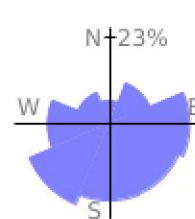

Measured Profile

range 95' to 1129' gain 1640' loss 610' exaggeration 12.0x

Slope Angle (top), Land Cover (middle), Tree Cover (bottom)

Elevation

Min 98'
 Avg 502'
 Max 1129'
 Delta 1032'

Slope

Min 1°
 Avg 16°
 Max 40°

Aspect

Tree Cover

Land Cover

Forest 80%
 Shrub 18%
 Developed 2%