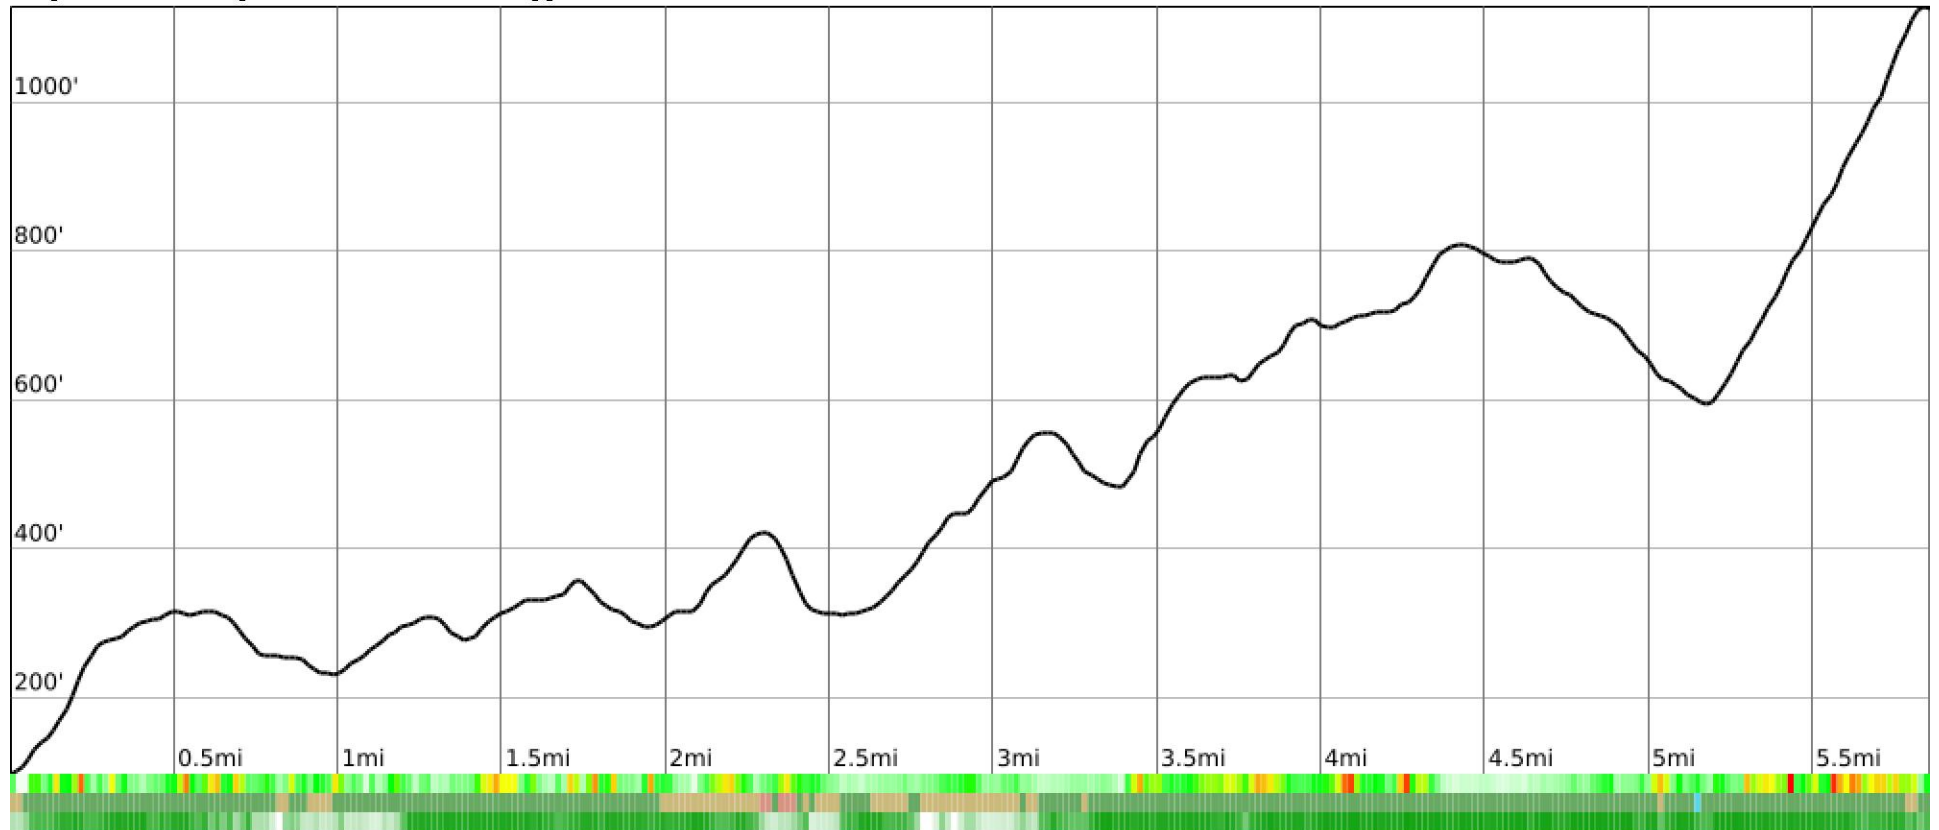

Measured Profile

range 95' to 1129' gain 1640' loss 610' exaggeration 12.0x

Slope Angle (top), Land Cover (middle), Tree Cover (bottom)

Elevation

Min 98'
 Avg 502'
 Max 1129'
 Delta 1032'

Slope

Min 1°
 Avg 16°
 Max 40°

Aspect

Tree Cover

Land Cover

Forest 80%
 Shrub 18%
 Developed 2%