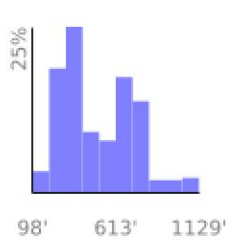

Measured Profile

range 95' to 1129' gain 1640' loss 610' exaggeration 12.0x

Slope Angle (top), Land Cover (middle), Tree Cover (bottom)

Elevation

Min 98'
 Avg 502'
 Max 1129'
 Delta 1032'

Slope

Min 1°
 Avg 16°
 Max 40°

Aspect

Tree Cover

Land Cover

Forest 80%
 Shrub 18%
 Developed 2%