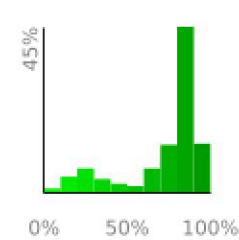

Measured Profile

range 95' to 1129' gain 1640' loss 610' exaggeration 12.0x

Slope Angle (top), Land Cover (middle), Tree Cover (bottom)

Elevation

Min 98'
 Avg 502'
 Max 1129'
 Delta 1032'

Slope

Min 1°
 Avg 16°
 Max 40°

Aspect

Tree Cover

Land Cover

Forest 80%
 Shrub 18%
 Developed 2%