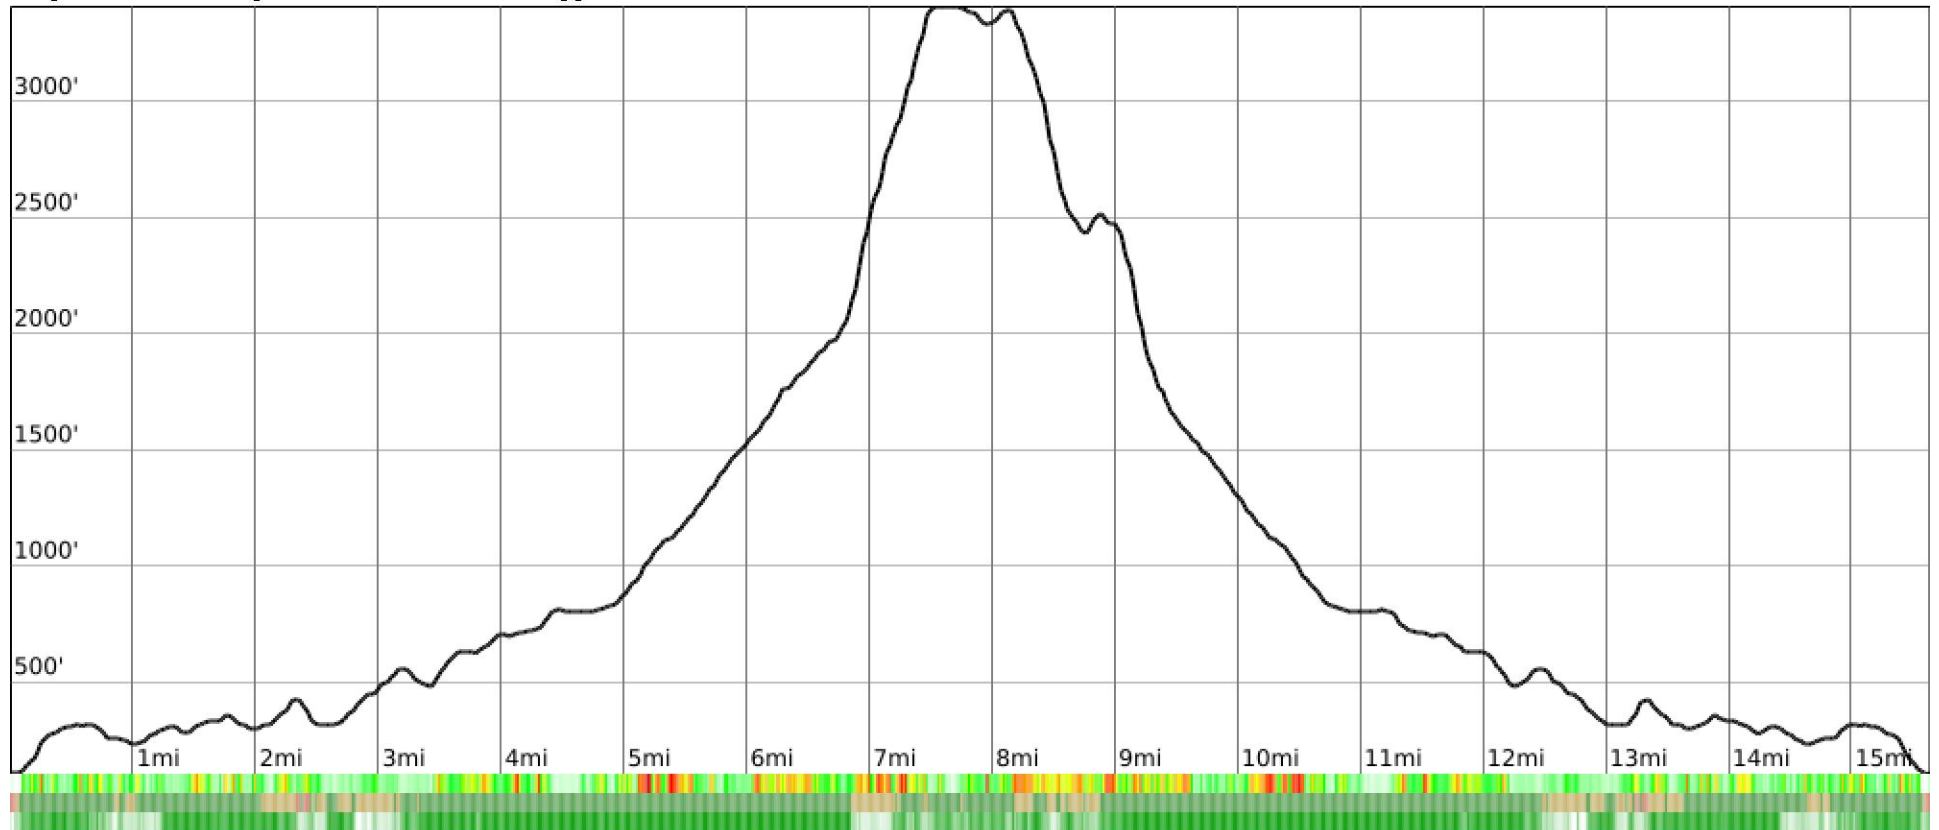

Measured Profile

range 102' to 3412' gain 4259' loss 4262' exaggeration 10.0x

Slope Angle (top), Land Cover (middle), Tree Cover (bottom)

Elevation

Min 104'
Avg 1028'
Max 3414'
Delta 3310'

Slope

Min 0°
Avg 19°
Max 44°

Aspect

Tree Cover

Land Cover

Forest 79%
Shrub 19%
Developed 2%