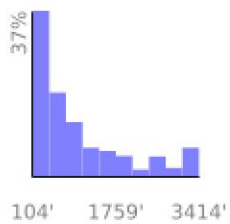

Measured Profile

range 102' to 3412' gain 4259' loss 4262' exaggeration 10.0x

Slope Angle (top), Land Cover (middle), Tree Cover (bottom)

Elevation

Min 104'
Avg 1028'
Max 3414'
Delta 3310'

Slope

Min 0°
Avg 19°
Max 44°

Aspect

Tree Cover

Land Cover

Forest 79%
Shrub 19%
Developed 2%