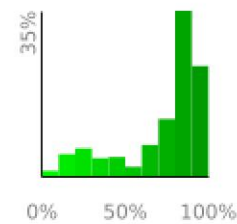

Measured Profile

range 102' to 3412' gain 4259' loss 4262' exaggeration 10.0x

Slope Angle (top), Land Cover (middle), Tree Cover (bottom)

Elevation

Min 104'
Avg 1028'
Max 3414'
Delta 3310'

Slope

Min 0°
Avg 19°
Max 44°

Aspect

Tree Cover

Land Cover

Forest 79%
Shrub 19%
Developed 2%