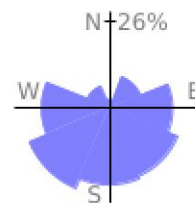

Measured Profile

range 102' to 3412' gain 4259' loss 4262' exaggeration 10.0x

Slope Angle (top), Land Cover (middle), Tree Cover (bottom)

Elevation

Min 104'
Avg 1028'
Max 3414'
Delta 3310'

Slope

Min 0°
Avg 19°
Max 44°

Aspect

Tree Cover

Land Cover

Forest 79%
Shrub 19%
Developed 2%