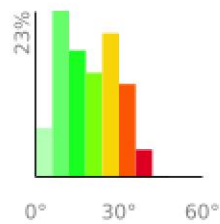

Measured Profile

range 102' to 3412' gain 4259' loss 4262' exaggeration 10.0x

Slope Angle (top), Land Cover (middle), Tree Cover (bottom)

Elevation

Min 104'
Avg 1028'
Max 3414'
Delta 3310'

Slope

Min 0°
Avg 19°
Max 44°

Aspect

Tree Cover

Land Cover

Forest 79%
Shrub 19%
Developed 2%