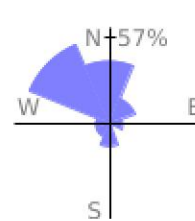

Measured Profile

range 82' to 1079' gain 994' loss 0' exaggeration 3.3x

Slope Angle (top), Land Cover (middle), Tree Cover (bottom)

Elevation

Min 85'
 Avg 570'
 Max 1081'
 Delta 996'

Slope

Min 9°
 Avg 33°
 Max 51°

Aspect

Tree Cover

Land Cover

Forest 99%
 Developed 1%