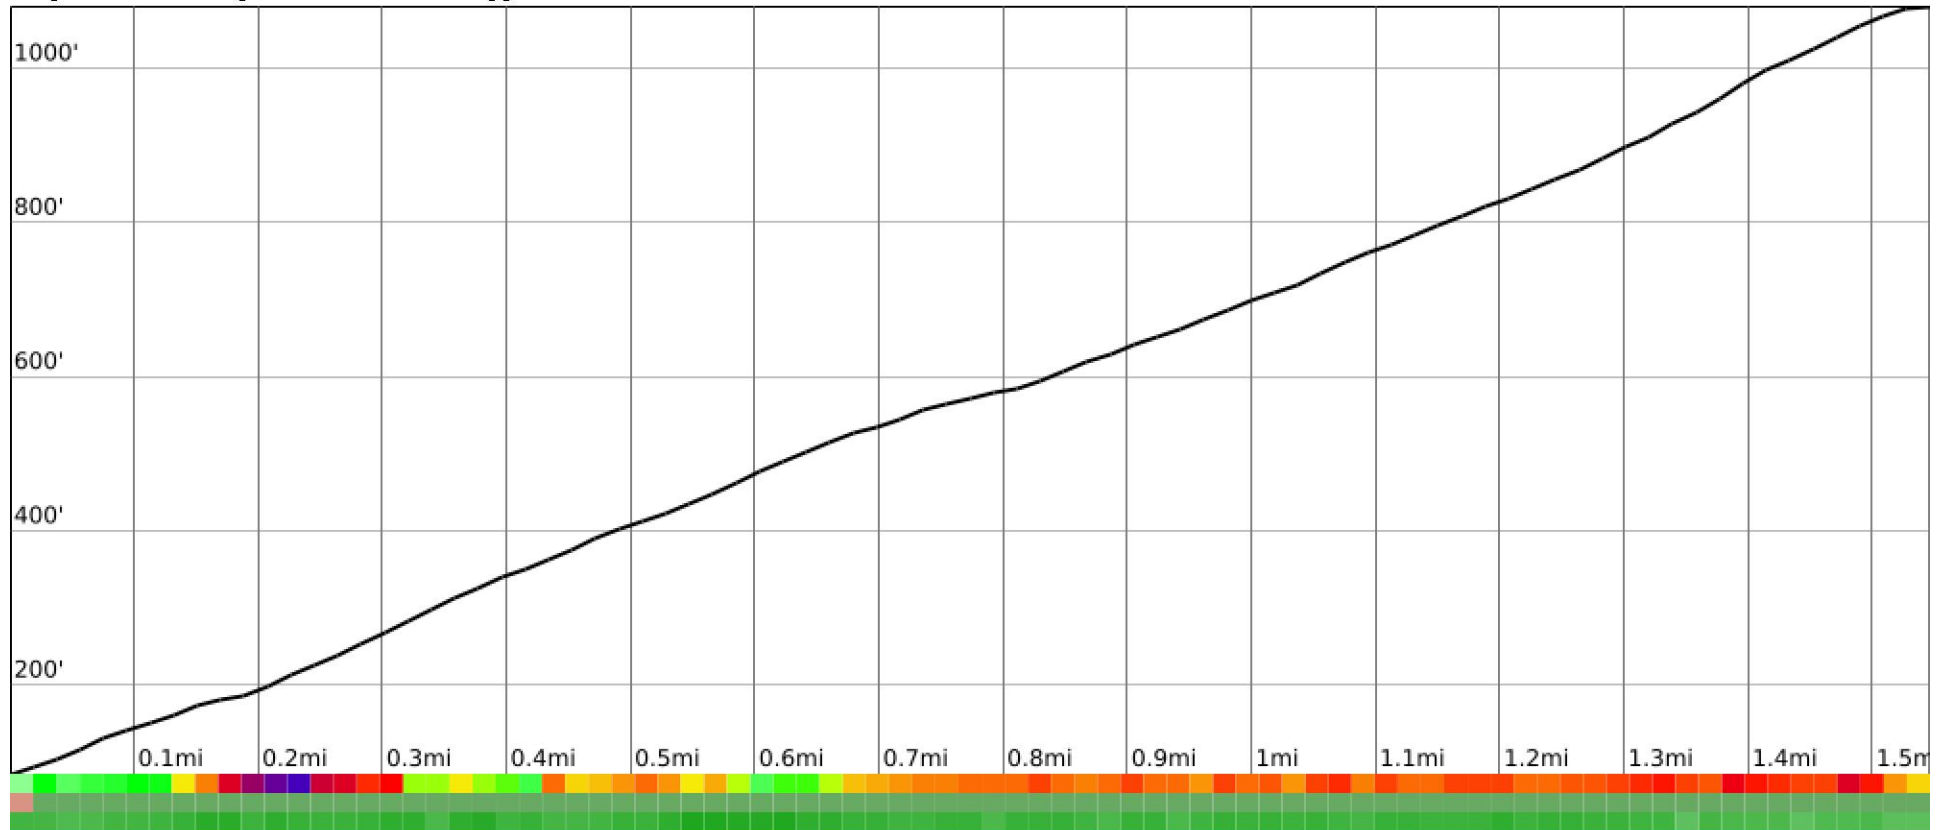

Measured Profile

range 82' to 1079' gain 994' loss 0' exaggeration 3.3x

Slope Angle (top), Land Cover (middle), Tree Cover (bottom)

Elevation

Min 85'
 Avg 570'
 Max 1081'
 Delta 996'

Slope

Min 9°
 Avg 33°
 Max 51°

Aspect

Tree Cover

Land Cover

Forest 99%
 Developed 1%