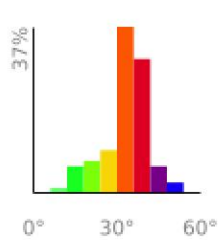

Measured Profile

range 82' to 1079' gain 994' loss 0' exaggeration 3.3x

Slope Angle (top), Land Cover (middle), Tree Cover (bottom)

Elevation

Min 85'
 Avg 570'
 Max 1081'
 Delta 996'

Slope

Min 9°
 Avg 33°
 Max 51°

Aspect

Tree Cover

Land Cover

Forest 99%
 Developed 1%