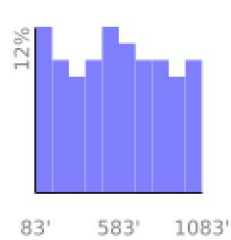

Measured Profile

range 82' to 1079' gain 994' loss 0' exaggeration 3.3x

Slope Angle (top), Land Cover (middle), Tree Cover (bottom)

Elevation

Min 85'
 Avg 570'
 Max 1081'
 Delta 996'

Slope

Min 9°
 Avg 33°
 Max 51°

Aspect

Tree Cover

Land Cover

Forest 99%
 Developed 1%