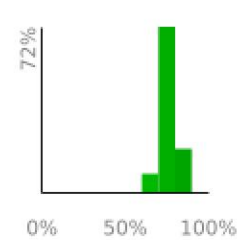

Measured Profile

range 82' to 1079' gain 994' loss 0' exaggeration 3.3x

Slope Angle (top), Land Cover (middle), Tree Cover (bottom)

Elevation

Min 85'
 Avg 570'
 Max 1081'
 Delta 996'

Slope

Min 9°
 Avg 33°
 Max 51°

Aspect

Tree Cover

Land Cover

Forest 99%
 Developed 1%