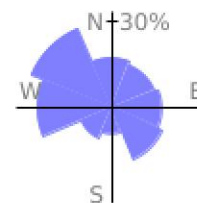

Measured Profile

range 240' to 4626' gain 4764' loss 4764' exaggeration 6.8x

Slope Angle (top), Land Cover (middle), Tree Cover (bottom)

Elevation

Min 240'
Avg 2894'
Max 4629'
Delta 4389'

Slope

Min 0°
Avg 20°
Max 51°

Aspect

Tree Cover

Land Cover

Forest 99%
Shrub 1%