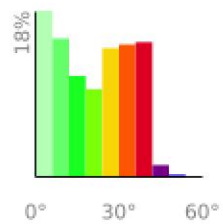

Measured Profile

range 240' to 4626' gain 4764' loss 4764' exaggeration 6.8x

Slope Angle (top), Land Cover (middle), Tree Cover (bottom)

Elevation

Min 240'
Avg 2894'
Max 4629'
Delta 4389'

Slope

Min 0°
Avg 20°
Max 51°

Aspect

Tree Cover

Land Cover

Forest 99%
Shrub 1%