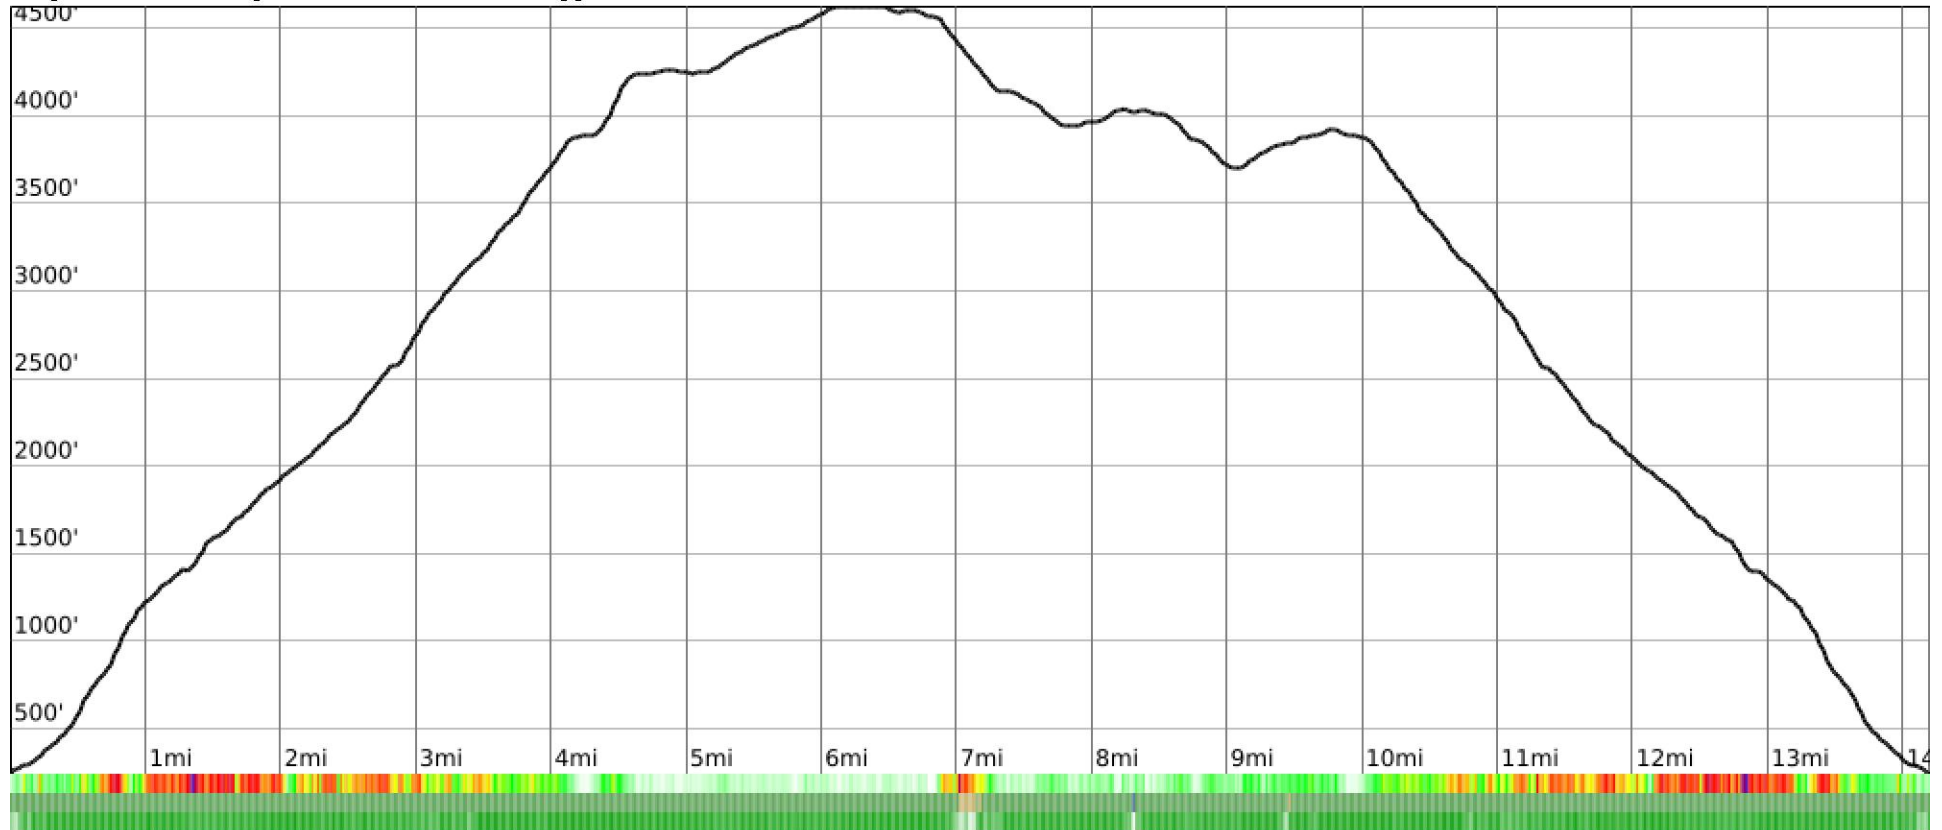

Measured Profile

range 240' to 4626' gain 4764' loss 4764' exaggeration 6.8x

Slope Angle (top), Land Cover (middle), Tree Cover (bottom)

Elevation

Min 240'
Avg 2894'
Max 4629'
Delta 4389'

Slope

Min 0°
Avg 20°
Max 51°

Aspect

Tree Cover

Land Cover

Forest 99%
Shrub 1%