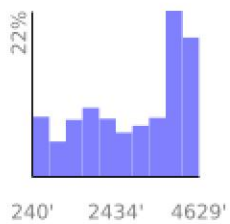

Measured Profile

range 240' to 4626' gain 4764' loss 4764' exaggeration 6.8x

Slope Angle (top), Land Cover (middle), Tree Cover (bottom)

Elevation

Min 240'
Avg 2894'
Max 4629'
Delta 4389'

Slope

Min 0°
Avg 20°
Max 51°

Aspect

Tree Cover

Land Cover

Forest 99%
Shrub 1%