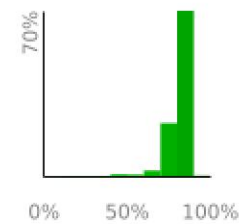

Measured Profile

range 240' to 4626' gain 4764' loss 4764' exaggeration 6.8x

Slope Angle (top), Land Cover (middle), Tree Cover (bottom)

Elevation

Min 240'
Avg 2894'
Max 4629'
Delta 4389'

Slope

Min 0°
Avg 20°
Max 51°

Aspect

Tree Cover

Land Cover

Forest 99%
Shrub 1%