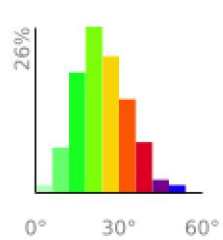

Measured Profile

range 2503' to 4997' gain 2559' loss 495' exaggeration 3.8x

Slope Angle (top), Land Cover (middle), Tree Cover (bottom)

Elevation

Min 2505'
Avg 3509'
Max 4997'
Delta 2492'

Slope

Min 2°
Avg 24°
Max 52°

Aspect

Tree Cover

Land Cover

Forest 91%
Developed 9%