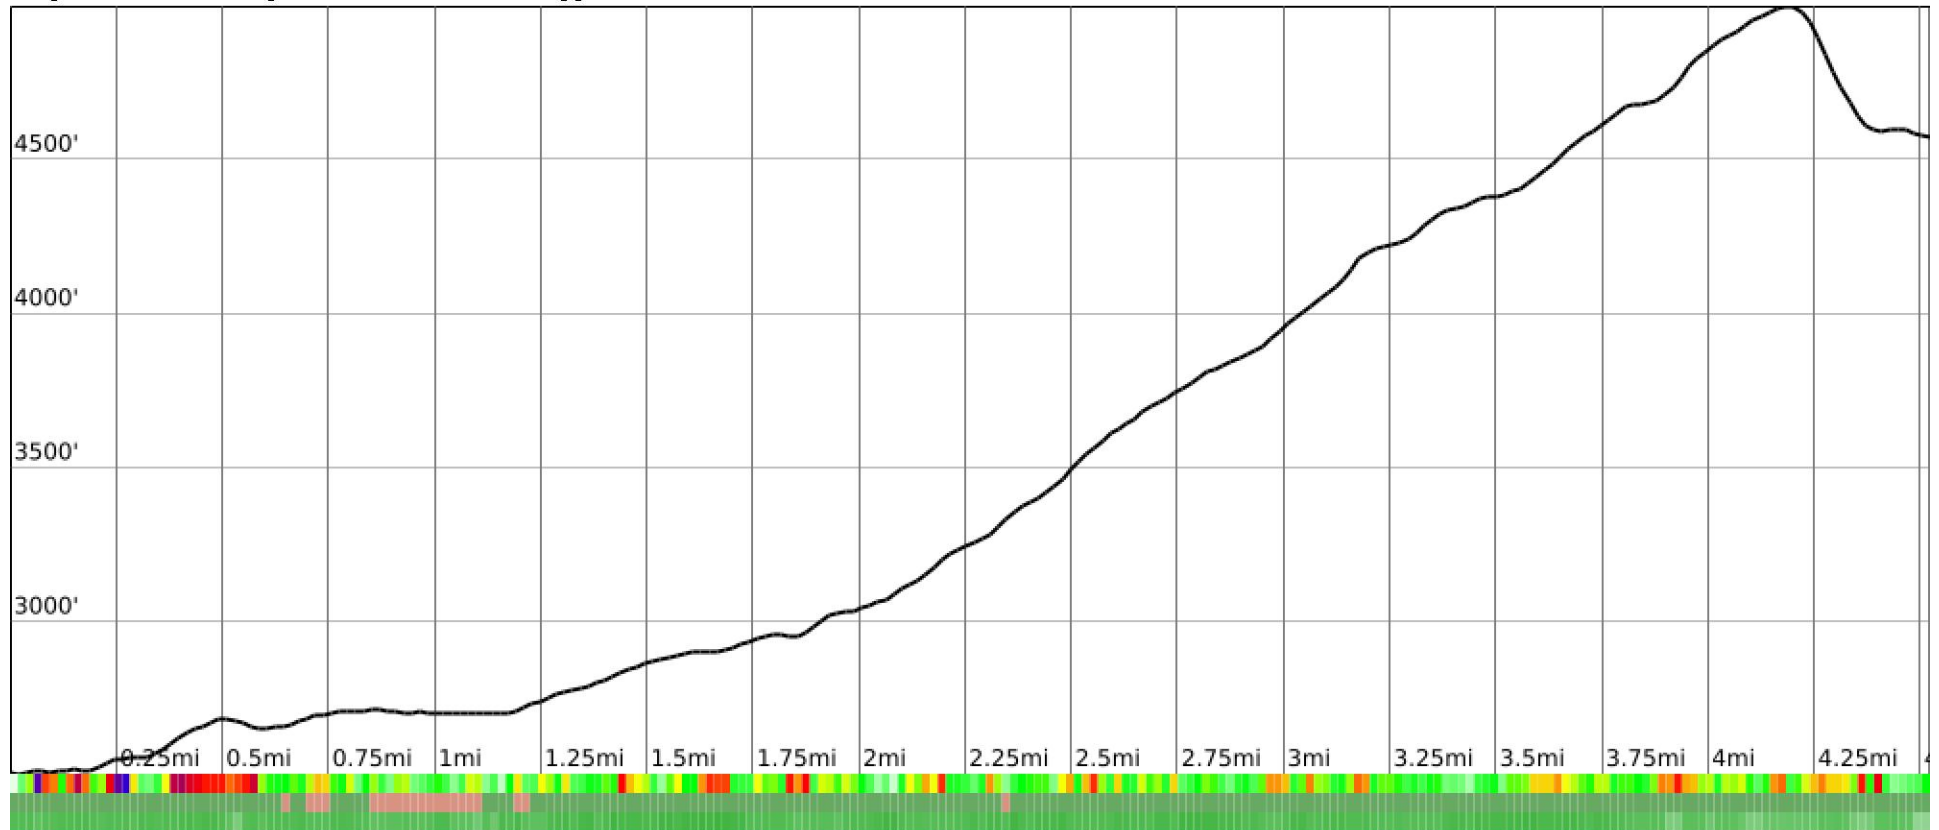

Measured Profile

range 2503' to 4997' gain 2559' loss 495' exaggeration 3.8x

Slope Angle (top), Land Cover (middle), Tree Cover (bottom)

Elevation

Min 2505'
Avg 3509'
Max 4997'
Delta 2492'

Slope

Min 2°
Avg 24°
Max 52°

Aspect

Tree Cover

Land Cover

Forest 91%
Developed 9%