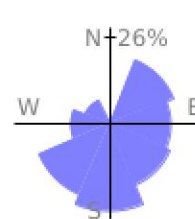

Measured Profile

range 2503' to 4997' gain 2559' loss 495' exaggeration 3.8x

Slope Angle (top), Land Cover (middle), Tree Cover (bottom)

Elevation

Min 2505'
Avg 3509'
Max 4997'
Delta 2492'

Slope

Min 2°
Avg 24°
Max 52°

Aspect

Tree Cover

Land Cover

Forest 91%
Developed 9%