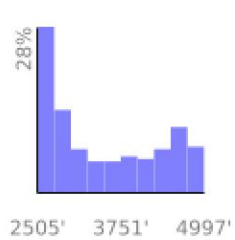

Measured Profile

range 2503' to 4997' gain 2559' loss 495' exaggeration 3.8x

Slope Angle (top), Land Cover (middle), Tree Cover (bottom)

Elevation

Min 2505'
Avg 3509'
Max 4997'
Delta 2492'

Slope

Min 2°
Avg 24°
Max 52°

Aspect

Tree Cover

Land Cover

Forest 91%
Developed 9%