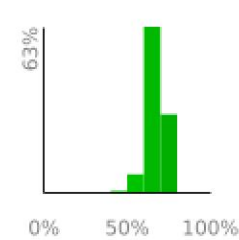

Measured Profile

range 2503' to 4997' gain 2559' loss 495' exaggeration 3.8x

Slope Angle (top), Land Cover (middle), Tree Cover (bottom)

Elevation

Min 2505'
Avg 3509'
Max 4997'
Delta 2492'

Slope

Min 2°
Avg 24°
Max 52°

Aspect

Tree Cover

Land Cover

Forest 91%
Developed 9%