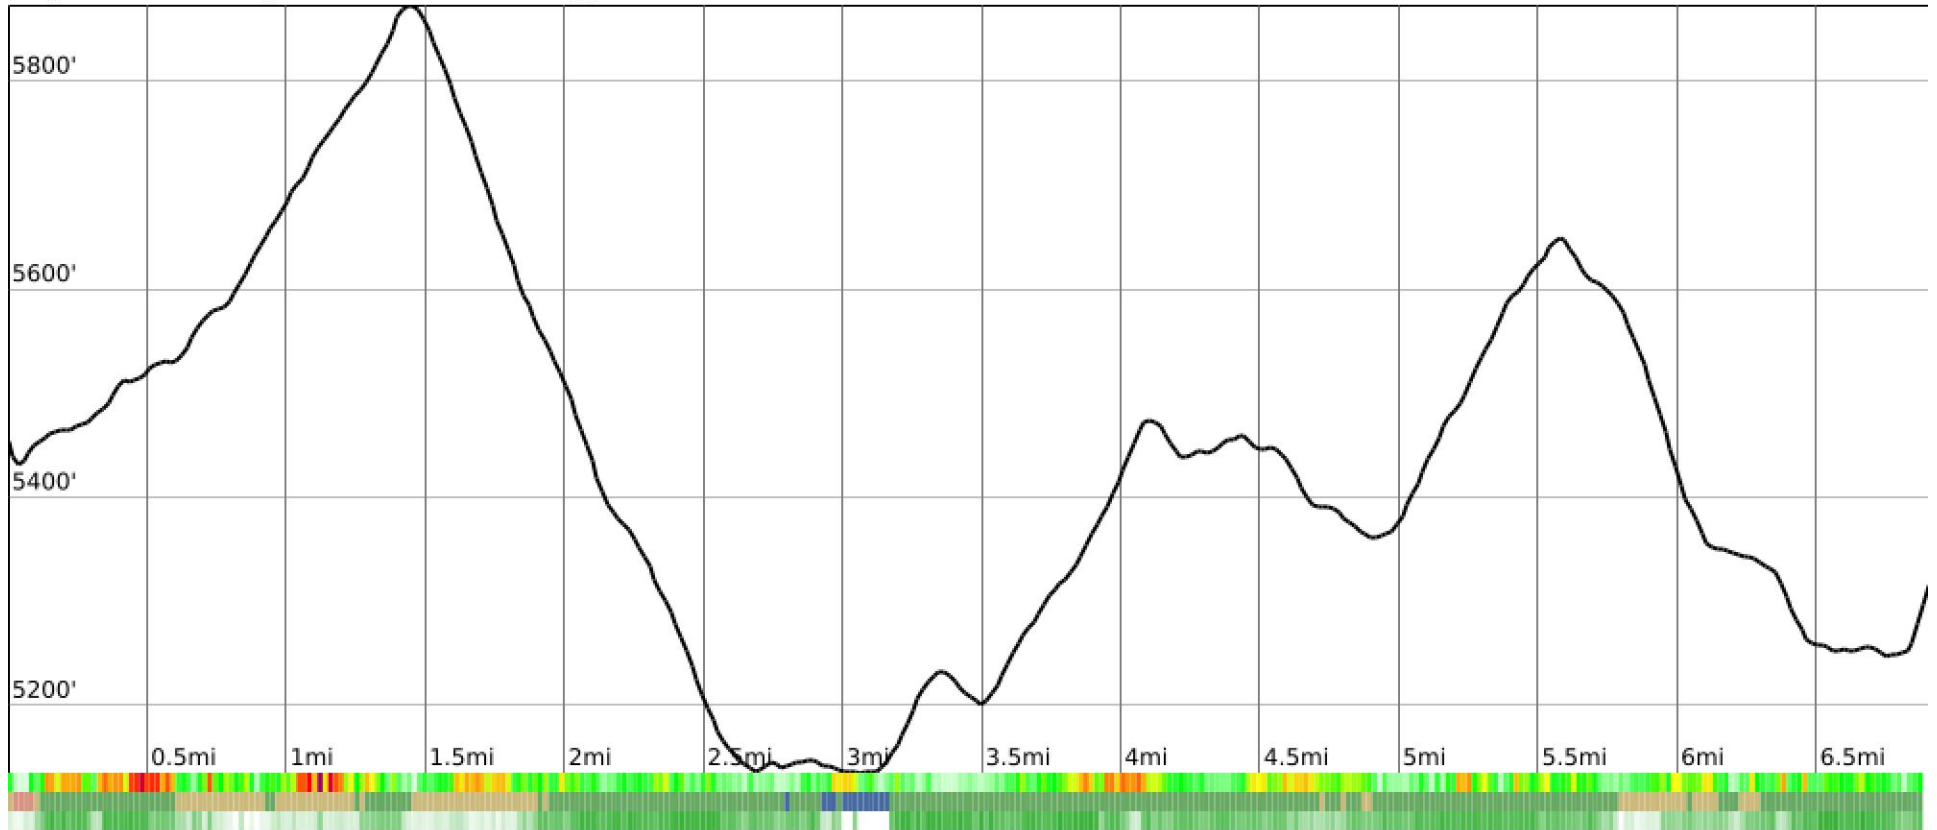

Measured Profile

range 5135' to 5873' gain 1211' loss 1348' exaggeration 19.8x

Slope Angle (top), Land Cover (middle), Tree Cover (bottom)

Elevation

Min 5135'
 Avg 5434'
 Max 5873'
 Delta 738'

Slope

Min 3°
 Avg 20°
 Max 46°

Aspect

Tree Cover

Land Cover

- Forest 72%
- Shrub 23%
- Water 4%
- Developed 1%