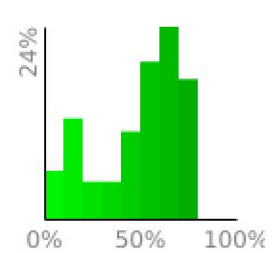

Measured Profile

range 5135' to 5873' gain 1211' loss 1348' exaggeration 19.8x

Slope Angle (top), Land Cover (middle), Tree Cover (bottom)

Elevation

Min 5135'
 Avg 5434'
 Max 5873'
 Delta 738'

Slope

Min 3°
 Avg 20°
 Max 46°

Aspect

Tree Cover

Land Cover

- Forest 72%
- Shrub 23%
- Water 4%
- Developed 1%