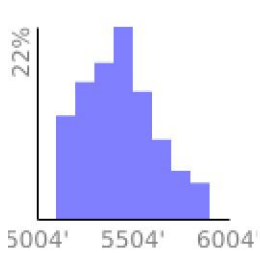

Measured Profile

range 5135' to 5873' gain 1211' loss 1348' exaggeration 19.8x

Slope Angle (top), Land Cover (middle), Tree Cover (bottom)

Elevation

Min 5135'
 Avg 5434'
 Max 5873'
 Delta 738'

Slope

Min 3°
 Avg 20°
 Max 46°

Aspect

Tree Cover

Land Cover

- Forest 72%
- Shrub 23%
- Water 4%
- Developed 1%