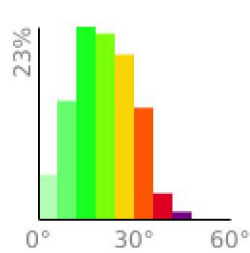

Measured Profile

range 5135' to 5873' gain 1211' loss 1348' exaggeration 19.8x

Slope Angle (top), Land Cover (middle), Tree Cover (bottom)

Elevation

Min 5135'
 Avg 5434'
 Max 5873'
 Delta 738'

Slope

Min 3°
 Avg 20°
 Max 46°

Aspect

Tree Cover

Land Cover

- Forest 72%
- Shrub 23%
- Water 4%
- Developed 1%