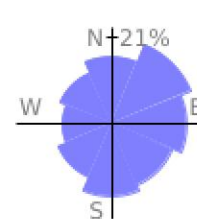

Measured Profile

range 5135' to 5873' gain 1211' loss 1348' exaggeration 19.8x

Slope Angle (top), Land Cover (middle), Tree Cover (bottom)

Elevation

Min 5135'
 Avg 5434'
 Max 5873'
 Delta 738'

Slope

Min 3°
 Avg 20°
 Max 46°

Aspect

Tree Cover

Land Cover

- Forest 72%
- Shrub 23%
- Water 4%
- Developed 1%