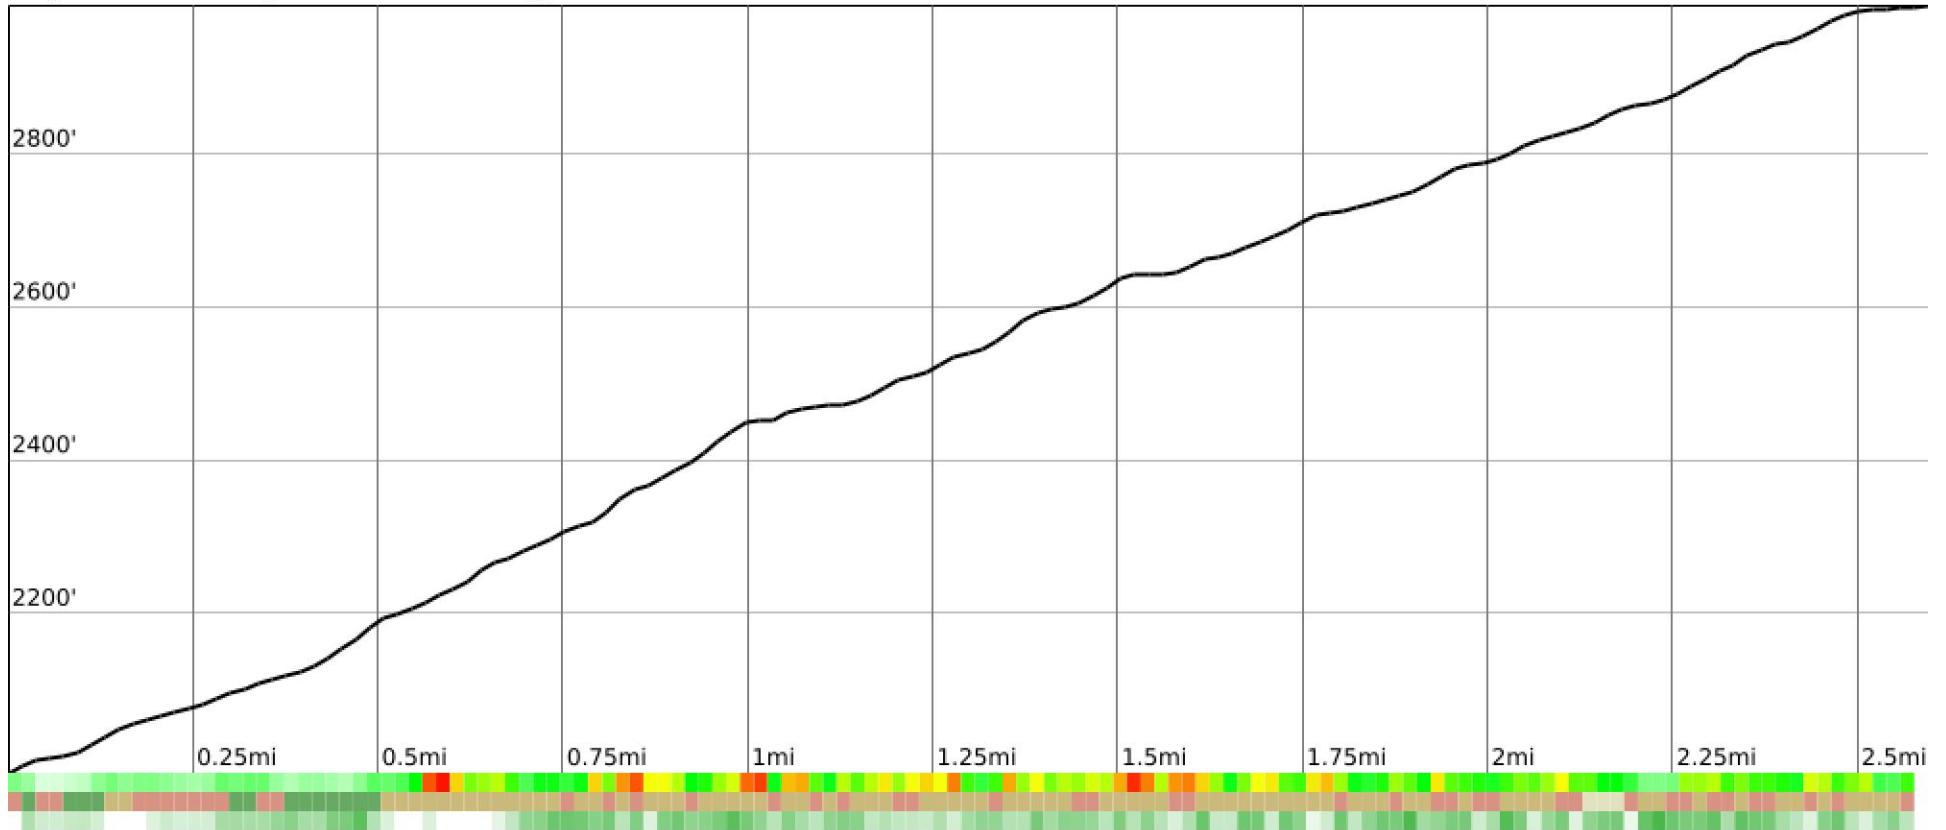

Measured Profile

range 1991' to 2992' gain 1004' loss 0' exaggeration 5.5x

Slope Angle (top), Land Cover (middle), Tree Cover (bottom)