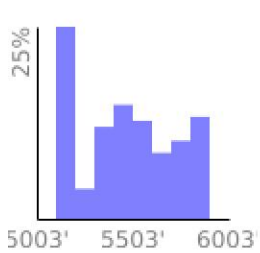

Measured Profile

range 5125' to 5879' gain 1447' loss 1440' exaggeration 20.4x

Slope Angle (top), Land Cover (middle), Tree Cover (bottom)

Elevation

Min 5126'
Avg 5470'
Max 5881'
Delta 755'

Slope

Min 0°
Avg 18°
Max 51°

Aspect

Tree Cover

Land Cover

- Forest 57%
- Shrub 33%
- Developed 7%
- Water 3%