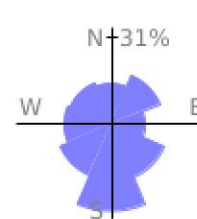

Measured Profile

range 5125' to 5879' gain 1447' loss 1440' exaggeration 20.4x

Slope Angle (top), Land Cover (middle), Tree Cover (bottom)

Elevation

Min 5126'
Avg 5470'
Max 5881'
Delta 755'

Slope

Min 0°
Avg 18°
Max 51°

Aspect

Tree Cover

Land Cover

- Forest 57%
- Shrub 33%
- Developed 7%
- Water 3%