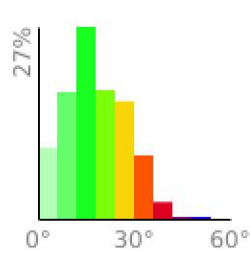

Measured Profile

range 5125' to 5879' gain 1447' loss 1440' exaggeration 20.4x

Slope Angle (top), Land Cover (middle), Tree Cover (bottom)

Elevation

Min 5126'
Avg 5470'
Max 5881'
Delta 755'

Slope

Min 0°
Avg 18°
Max 51°

Aspect

Tree Cover

Land Cover

- Forest 57%
- Shrub 33%
- Developed 7%
- Water 3%