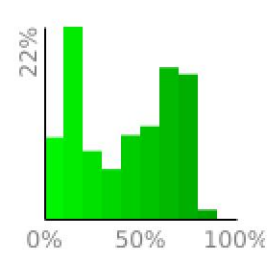

Measured Profile

range 5125' to 5879' gain 1447' loss 1440' exaggeration 20.4x

Slope Angle (top), Land Cover (middle), Tree Cover (bottom)

Elevation

Min 5126'
Avg 5470'
Max 5881'
Delta 755'

Slope

Min 0°
Avg 18°
Max 51°

Aspect

Tree Cover

Land Cover

- Forest 57%
- Shrub 33%
- Developed 7%
- Water 3%