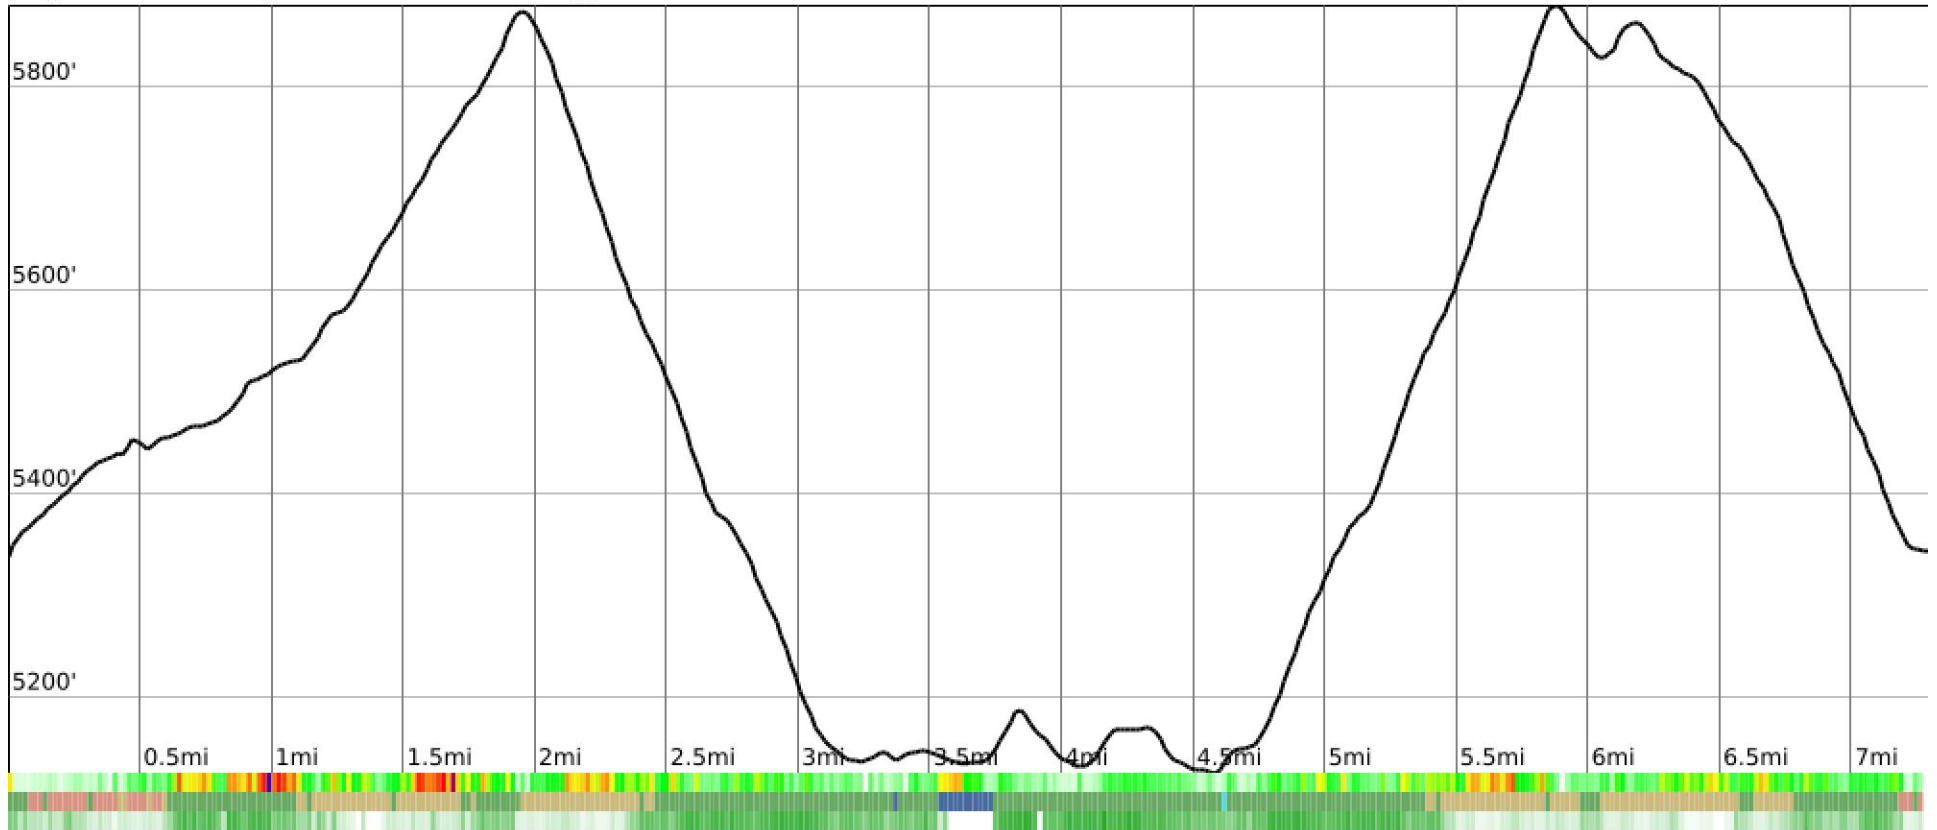

Measured Profile

range 5125' to 5879' gain 1447' loss 1440' exaggeration 20.4x

Slope Angle (top), Land Cover (middle), Tree Cover (bottom)

Elevation

Min 5126'
Avg 5470'
Max 5881'
Delta 755'

Slope

Min 0°
Avg 18°
Max 51°

Aspect

Tree Cover

Land Cover

- Forest 57%
- Shrub 33%
- Developed 7%
- Water 3%