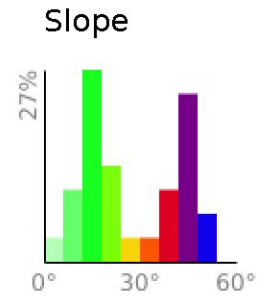

Measured Profile

range 3822' to 4180' gain 354' loss 171' exaggeration 3.2x

Slope Angle (top), Land Cover (middle), Tree Cover (bottom)

Min 3823'
 Avg 3951'
 Max 4180'
 Delta 357'

Min 4°
 Avg 27°
 Max 52°

Land Cover

- Forest 63%
- Shrub 37%