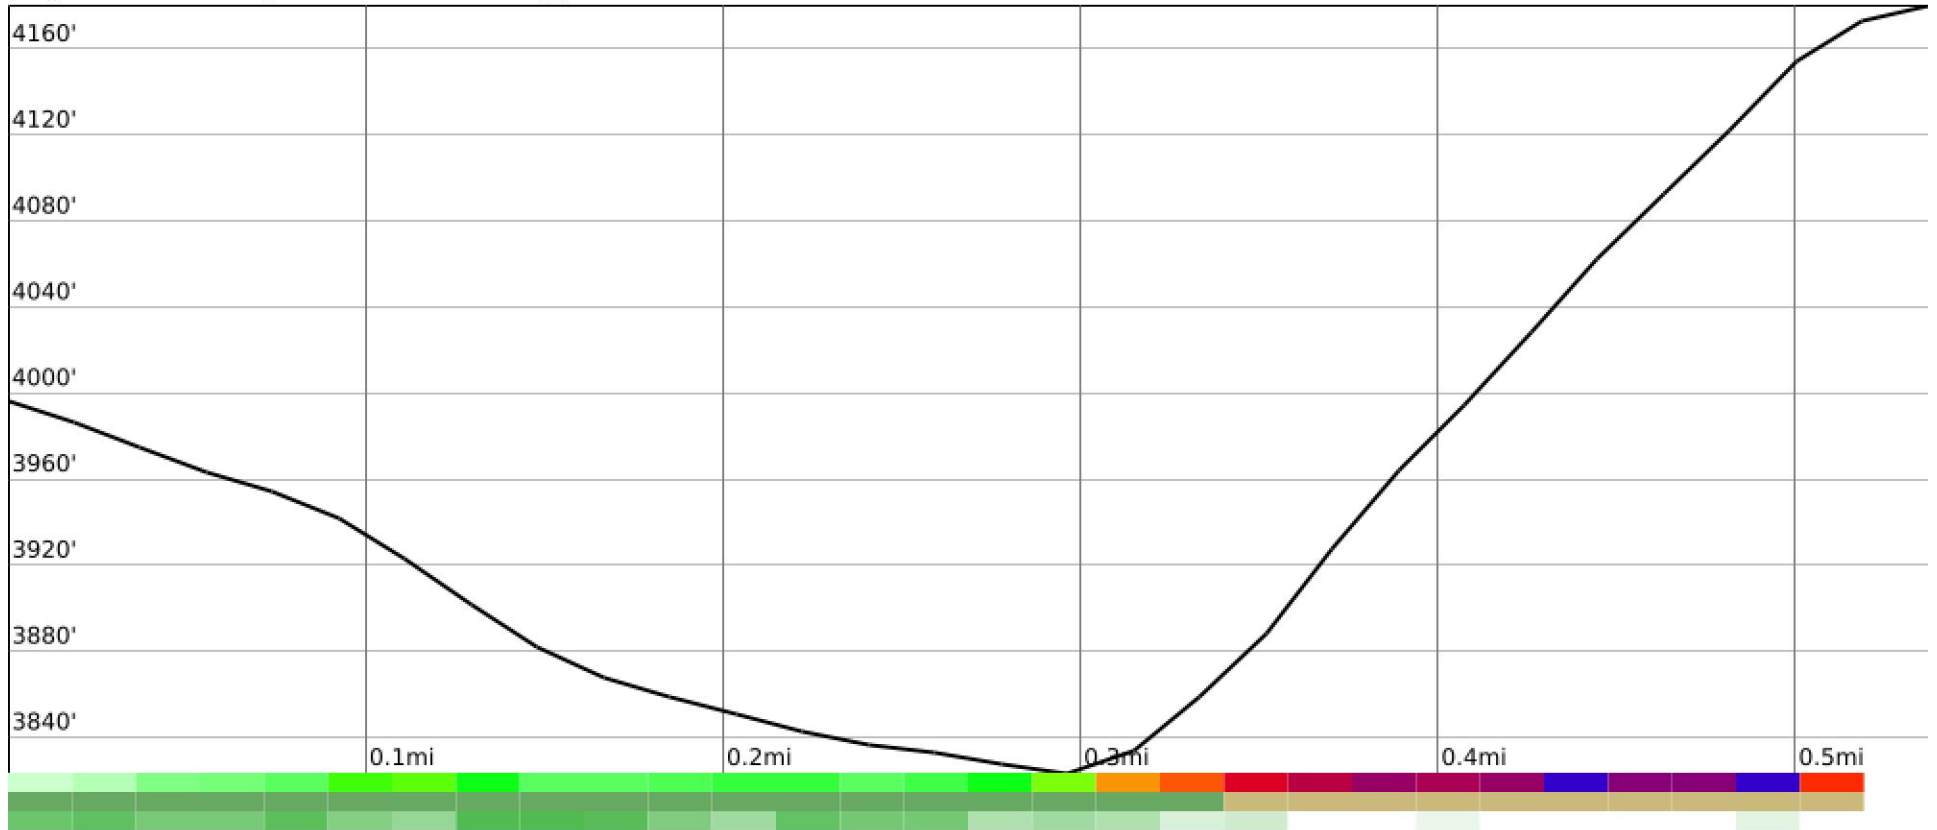

Measured Profile

range 3822' to 4180' gain 354' loss 171' exaggeration 3.2x

Slope Angle (top), Land Cover (middle), Tree Cover (bottom)

Min 3823'
 Avg 3951'
 Max 4180'
 Delta 357'

Min 4°
 Avg 27°
 Max 52°

Land Cover

- Forest 63%
- Shrub 37%