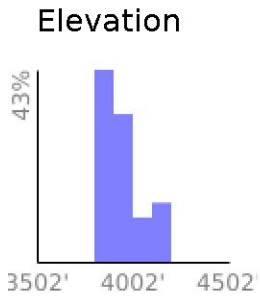

Measured Profile

range 3822' to 4180' gain 354' loss 171' exaggeration 3.2x

Slope Angle (top), Land Cover (middle), Tree Cover (bottom)

Min 3823'
 Avg 3951'
 Max 4180'
 Delta 357'

Min 4°
 Avg 27°
 Max 52°

Land Cover

- Forest 63%
- Shrub 37%