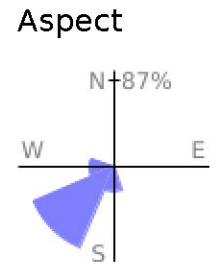

Measured Profile

range 3822' to 4180' gain 354' loss 171' exaggeration 3.2x

Slope Angle (top), Land Cover (middle), Tree Cover (bottom)

Min 3823'
 Avg 3951'
 Max 4180'
 Delta 357'

Min 4°
 Avg 27°
 Max 52°

Land Cover

- Forest 63%
- Shrub 37%