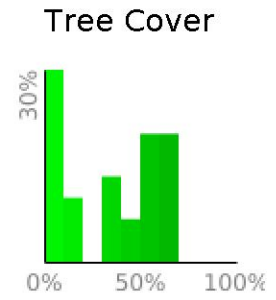

Measured Profile

range 3822' to 4180' gain 354' loss 171' exaggeration 3.2x

Slope Angle (top), Land Cover (middle), Tree Cover (bottom)

Min 3823'
 Avg 3951'
 Max 4180'
 Delta 357'

Min 4°
 Avg 27°
 Max 52°

Land Cover

- Forest 63%
- Shrub 37%