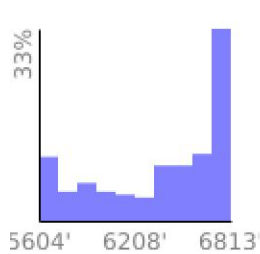

Measured Profile

range 5604' to 6811' gain 469' loss 1266' exaggeration 6.6x

Slope Angle (top), Land Cover (middle), Tree Cover (bottom)

Elevation

Min 5604'
Avg 6373'
Max 6813'
Delta 1209'

Slope

Min 1°
Avg 16°
Max 37°

Aspect

Tree Cover

Land Cover

- Barren 36%
- Shrub 35%
- Forest 22%
- Grassland 5%
- Wetland 4%