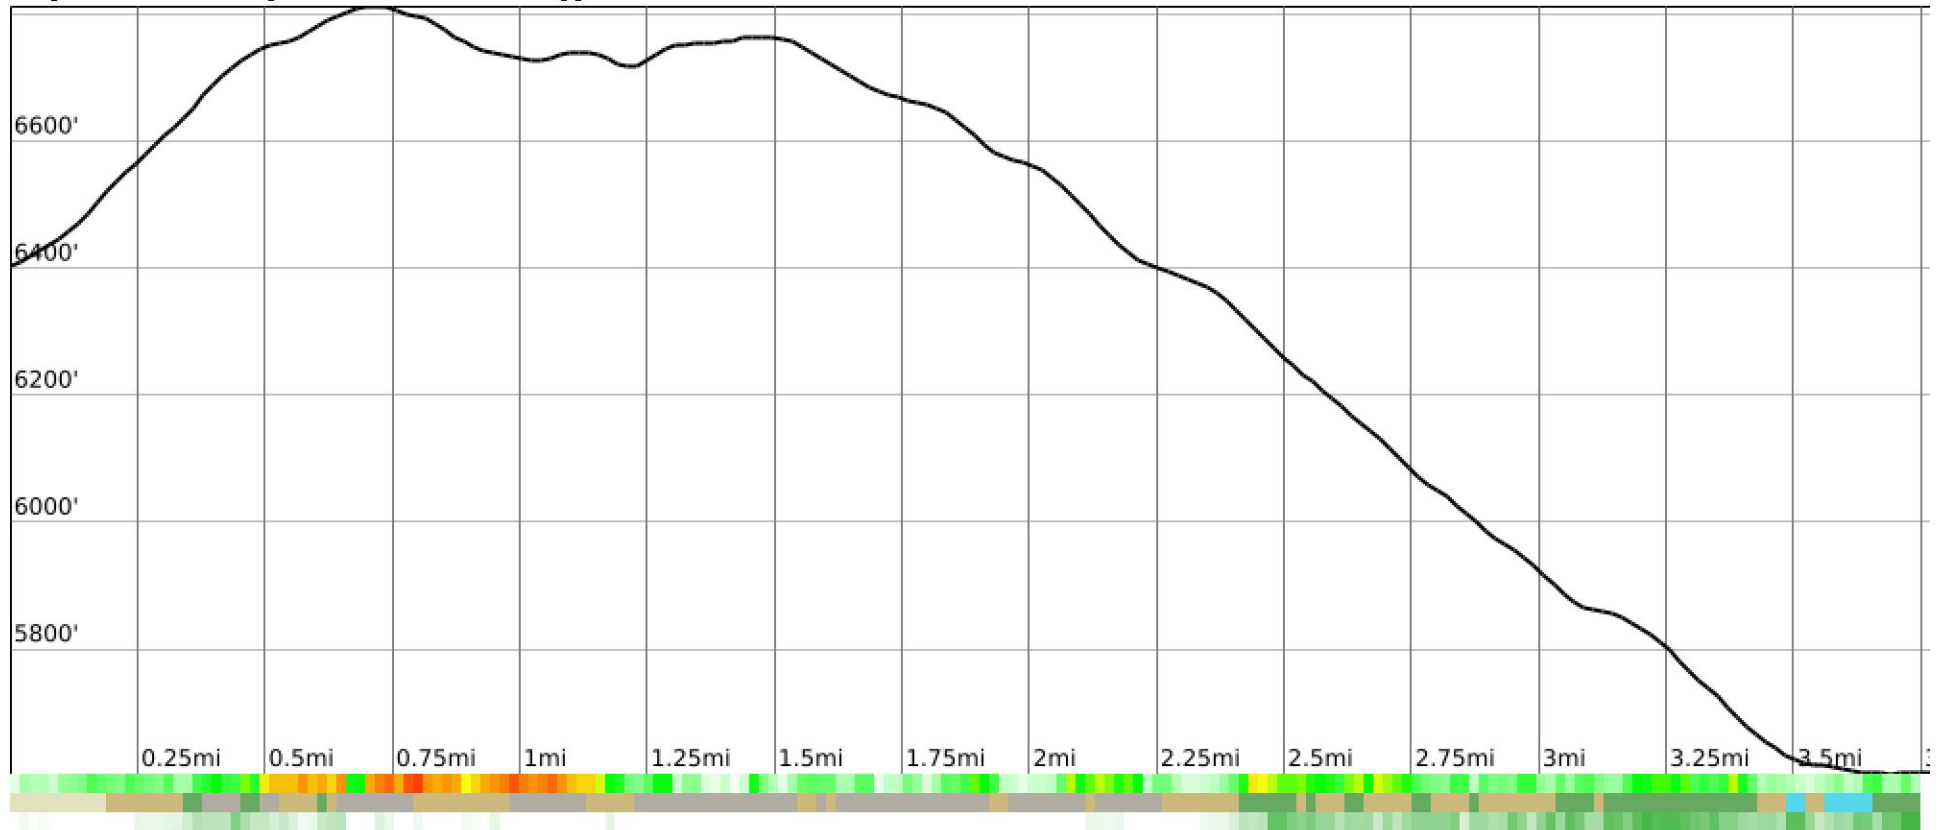

Measured Profile

range 5604' to 6811' gain 469' loss 1266' exaggeration 6.6x

Slope Angle (top), Land Cover (middle), Tree Cover (bottom)

Elevation

Min 5604'
Avg 6373'
Max 6813'
Delta 1209'

Slope

Min 1°
Avg 16°
Max 37°

Aspect

Tree Cover

Land Cover

- Barren 36%
- Shrub 35%
- Forest 22%
- Grassland 5%
- Wetland 4%