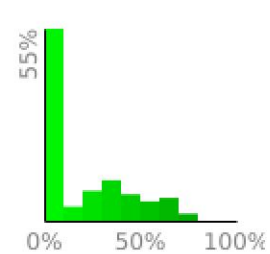

Measured Profile

range 5604' to 6811' gain 469' loss 1266' exaggeration 6.6x

Slope Angle (top), Land Cover (middle), Tree Cover (bottom)

Elevation

Min 5604'
Avg 6373'
Max 6813'
Delta 1209'

Slope

Min 1°
Avg 16°
Max 37°

Aspect

Tree Cover

Land Cover

- Barren 36%
- Shrub 35%
- Forest 22%
- Grassland 5%
- Wetland 4%