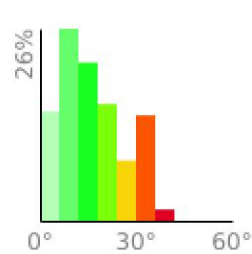

Measured Profile

range 5604' to 6811' gain 469' loss 1266' exaggeration 6.6x

Slope Angle (top), Land Cover (middle), Tree Cover (bottom)

Elevation

Min 5604'
Avg 6373'
Max 6813'
Delta 1209'

Slope

Min 1°
Avg 16°
Max 37°

Aspect

Tree Cover

Land Cover

- Barren 36%
- Shrub 35%
- Forest 22%
- Grassland 5%
- Wetland 4%