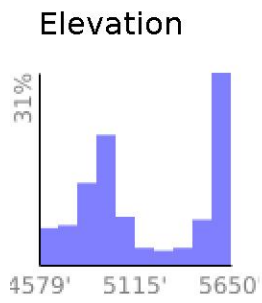

Measured Profile

range 4577' to 5650' gain 1266' loss 194' exaggeration 8.2x

Slope Angle (top), Land Cover (middle), Tree Cover (bottom)

Min 4579'
 Avg 5189'
 Max 5650'
 Delta 1071'

Min 0°
 Avg 7°
 Max 28°

Land Cover

- Forest 70%
- Shrub 14%
- Grassland 14%
- Wetland 2%