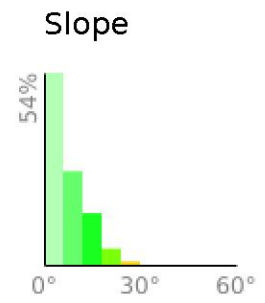

Measured Profile

range 4577' to 5650' gain 1266' loss 194' exaggeration 8.2x

Slope Angle (top), Land Cover (middle), Tree Cover (bottom)

Min 4579'
 Avg 5189'
 Max 5650'
 Delta 1071'

Min 0°
 Avg 7°
 Max 28°

Land Cover

- Forest 70%
- Shrub 14%
- Grassland 14%
- Wetland 2%