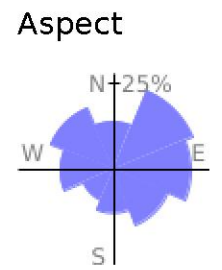

Measured Profile

range 4577' to 5650' gain 1266' loss 194' exaggeration 8.2x

Slope Angle (top), Land Cover (middle), Tree Cover (bottom)

Min 4579'
 Avg 5189'
 Max 5650'
 Delta 1071'

Min 0°
 Avg 7°
 Max 28°

Land Cover

- Forest 70%
- Shrub 14%
- Grassland 14%
- Wetland 2%