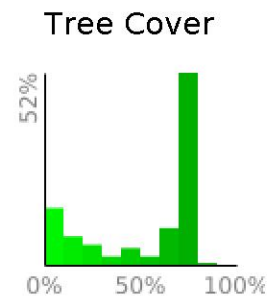

Measured Profile

range 4577' to 5650' gain 1266' loss 194' exaggeration 8.2x

Slope Angle (top), Land Cover (middle), Tree Cover (bottom)

Min 4579'
 Avg 5189'
 Max 5650'
 Delta 1071'

Min 0°
 Avg 7°
 Max 28°

Land Cover

- Forest 70%
- Shrub 14%
- Grassland 14%
- Wetland 2%