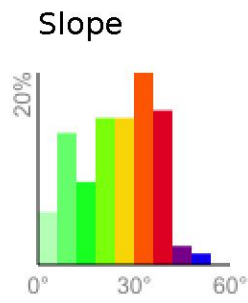

Elevation Profile

range 3615' to 5938' gain 2864' loss 545' exaggeration 5.0x

Slope Angle (top), Land Cover (middle), Tree Cover (bottom)

Min 3617'
 Avg 4938'
 Max 5940'
 Delta 2323'

Min 2°
 Avg 25°
 Max 49°

Forest 79%
 Shrub 21%