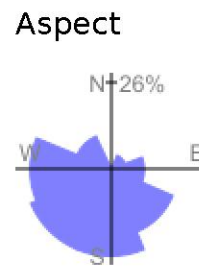

Elevation Profile

range 3615' to 5938' gain 2864' loss 545' exaggeration 5.0x

Slope Angle (top), Land Cover (middle), Tree Cover (bottom)

Min 3617'
 Avg 4938'
 Max 5940'
 Delta 2323'

Min 2°
 Avg 25°
 Max 49°

Forest 79%
 Shrub 21%