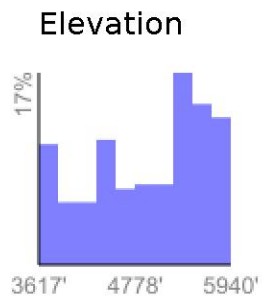

Elevation Profile

range 3615' to 5938' gain 2864' loss 545' exaggeration 5.0x

Slope Angle (top), Land Cover (middle), Tree Cover (bottom)

Min 3617'
 Avg 4938'
 Max 5940'
 Delta 2323'

Min 2°
 Avg 25°
 Max 49°

Forest 79%
 Shrub 21%