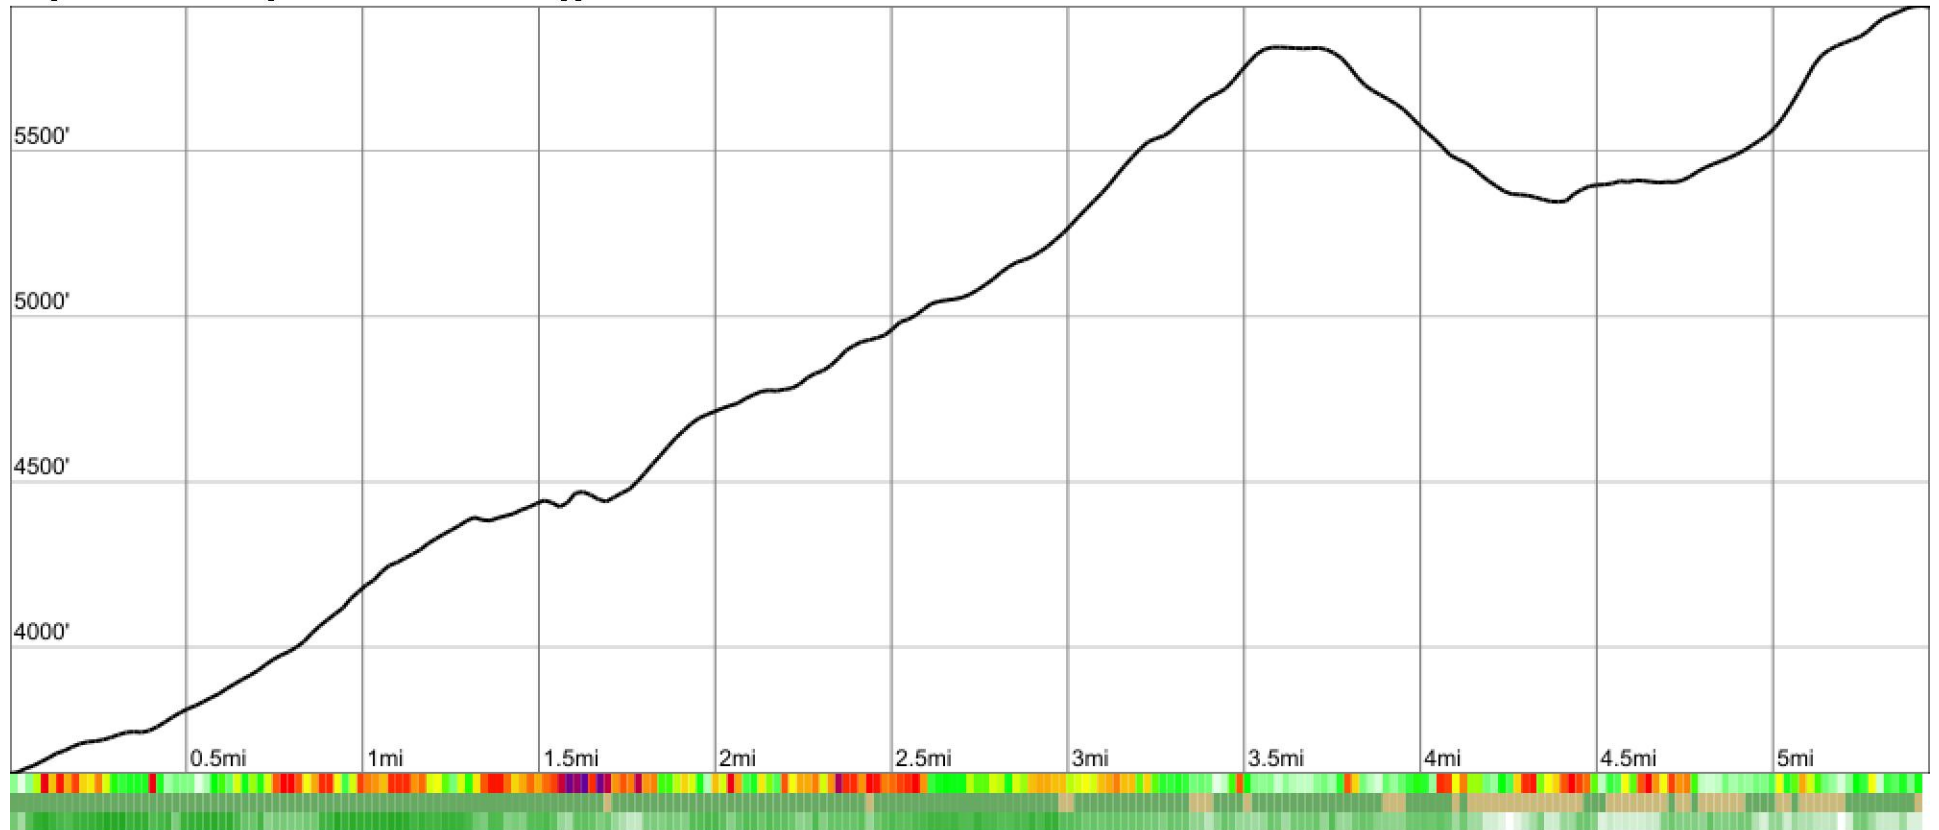

Elevation Profile

range 3615' to 5938' gain 2864' loss 545' exaggeration 5.0x

Slope Angle (top), Land Cover (middle), Tree Cover (bottom)

Min 3617'
 Avg 4938'
 Max 5940'
 Delta 2323'

Min 2°
 Avg 25°
 Max 49°

Forest 79%
 Shrub 21%