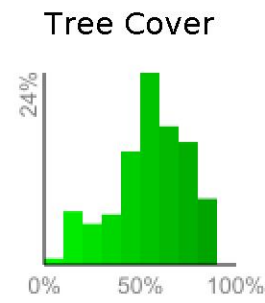

Elevation Profile

range 3615' to 5938' gain 2864' loss 545' exaggeration 5.0x

Slope Angle (top), Land Cover (middle), Tree Cover (bottom)

Min 3617'
 Avg 4938'
 Max 5940'
 Delta 2323'

Min 2°
 Avg 25°
 Max 49°

Forest 79%
 Shrub 21%