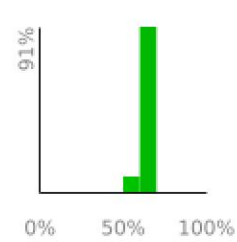

Measured Profile

range 167' to 194' gain 30' loss 7' exaggeration 6.0x

Slope Angle (top), Land Cover (middle), Tree Cover (bottom)

Elevation

Min 171'
Avg 186'
Max 195'
Delta 25'

Slope

Min 20°
Avg 50°
Max 66°

Aspect

Tree Cover

Land Cover

Forest 82%
Developed 18%