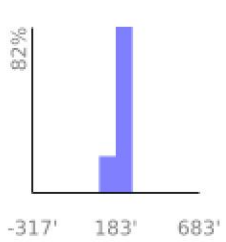

Measured Profile

range 167' to 194' gain 30' loss 7' exaggeration 6.0x

Slope Angle (top), Land Cover (middle), Tree Cover (bottom)

Elevation

Min 171'
Avg 186'
Max 195'
Delta 25'

Slope

Min 20°
Avg 50°
Max 66°

Aspect

Tree Cover

Land Cover

Forest 82%
Developed 18%