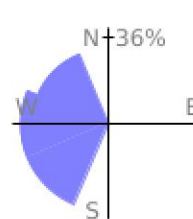

Measured Profile

range 167' to 194' gain 30' loss 7' exaggeration 6.0x

Slope Angle (top), Land Cover (middle), Tree Cover (bottom)

Elevation

Min 171'
Avg 186'
Max 195'
Delta 25'

Slope

Min 20°
Avg 50°
Max 66°

Aspect

Tree Cover

Land Cover

Forest 82%
Developed 18%