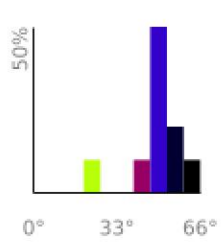

Measured Profile

range 167' to 194' gain 30' loss 7' exaggeration 6.0x

Slope Angle (top), Land Cover (middle), Tree Cover (bottom)

Elevation

Min 171'
Avg 186'
Max 195'
Delta 25'

Slope

Min 20°
Avg 50°
Max 66°

Aspect

Tree Cover

Land Cover

Forest 82%
Developed 18%