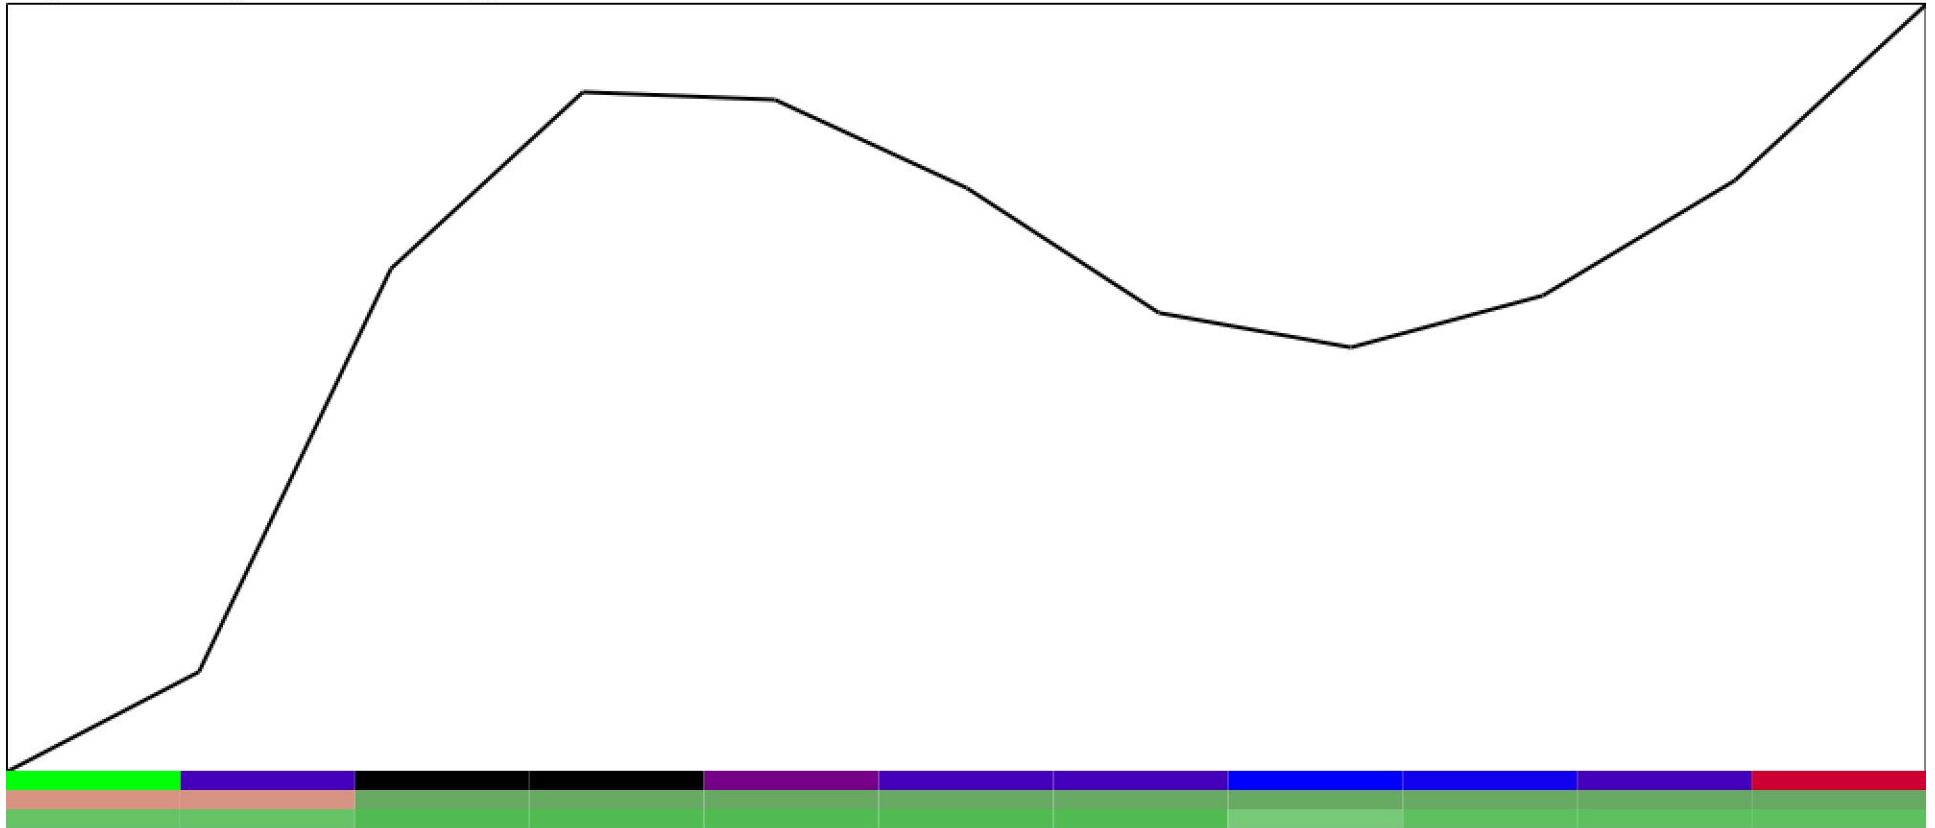

Measured Profile

range 167' to 194' gain 30' loss 7' exaggeration 6.0x

Slope Angle (top), Land Cover (middle), Tree Cover (bottom)

Elevation

Min 171'
Avg 186'
Max 195'
Delta 25'

Slope

Min 20°
Avg 50°
Max 66°

Aspect

Tree Cover

Land Cover

Forest 82%
Developed 18%