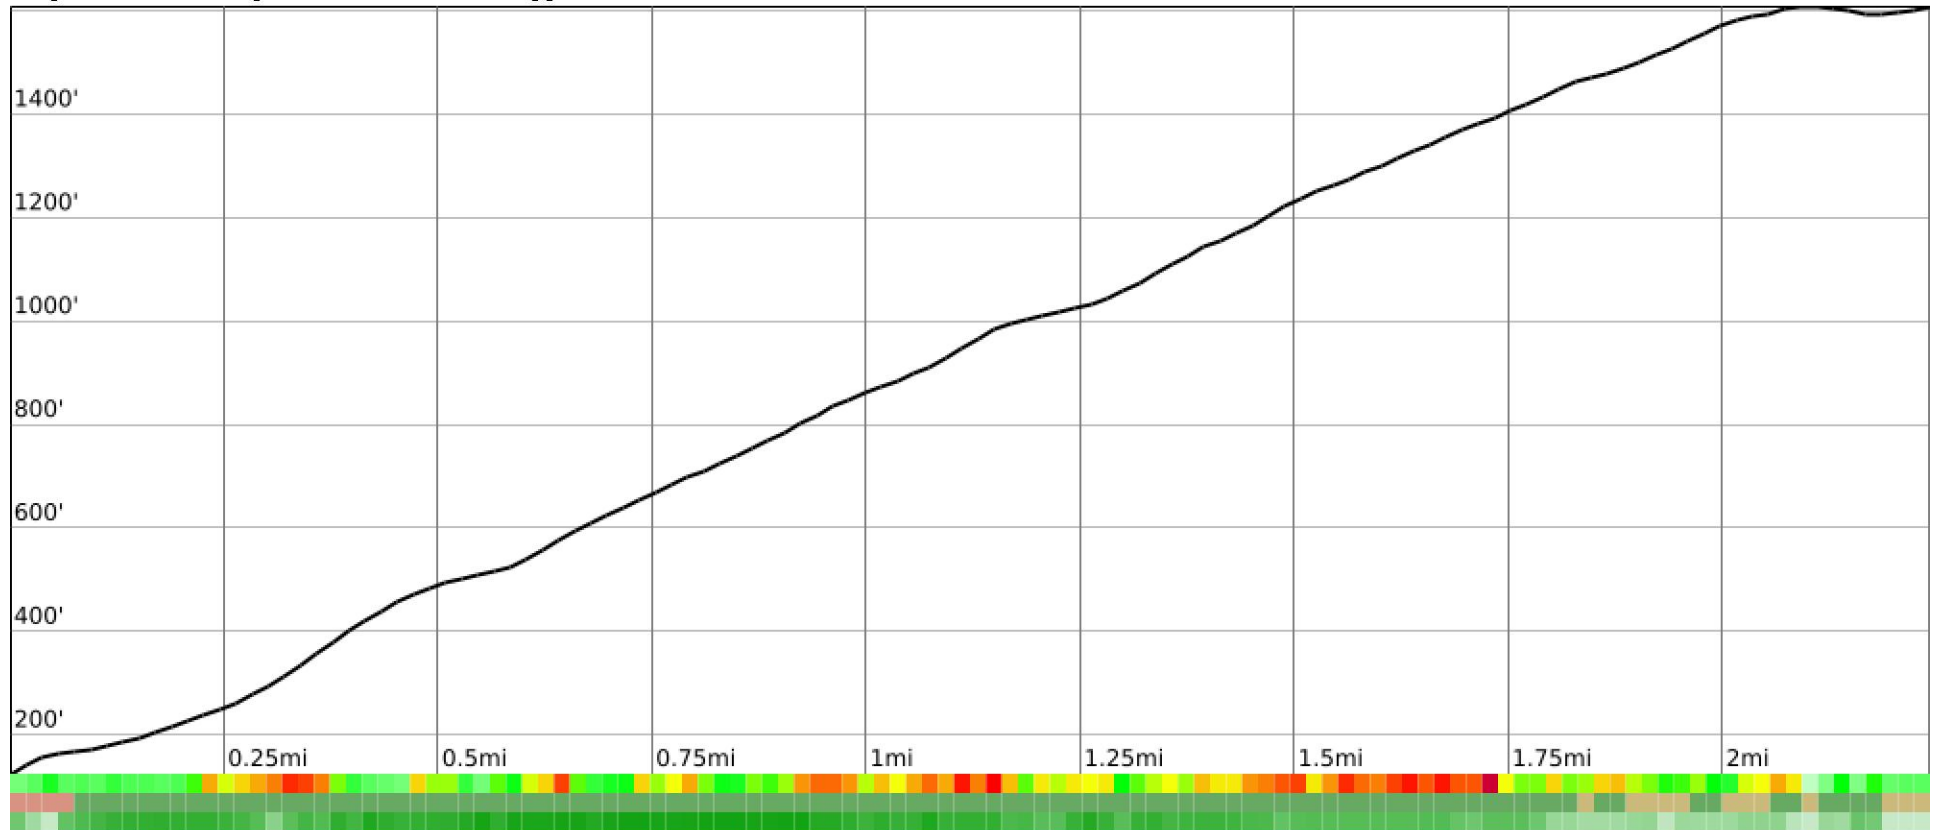

# Measured Profile

range 121' to 1608' gain 1503' loss 16' exaggeration 3.2x

Slope Angle (top), Land Cover (middle), Tree Cover (bottom)

## Elevation

Min 124'  
 Avg 927'  
 Max 1610'  
 Delta 1485'

## Slope

Min 5°  
 Avg 26°  
 Max 43°

## Land Cover

Forest 87%  
 Shrub 10%  
 Developed 3%