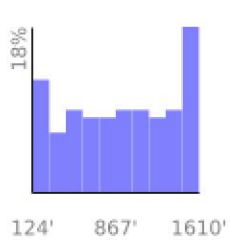

# Measured Profile

range 121' to 1608' gain 1503' loss 16' exaggeration 3.2x

Slope Angle (top), Land Cover (middle), Tree Cover (bottom)

## Elevation

Min 124'  
 Avg 927'  
 Max 1610'  
 Delta 1485'

## Slope

Min 5°  
 Avg 26°  
 Max 43°