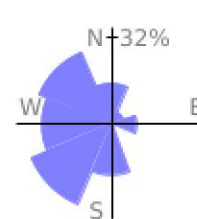

Measured Profile

range 121' to 1608' gain 1503' loss 16' exaggeration 3.2x

Elevation

Min 124'
Avg 927'
Max 1610'
Delta 1485'

Slope

Min 5°
Avg 26°
Max 43°

Aspect

Tree Cover

Land Cover

Forest 87%
Shrub 10%
Developed 3%