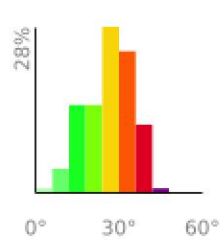

# Measured Profile

range 121' to 1608' gain 1503' loss 16' exaggeration 3.2x

Slope Angle (top), Land Cover (middle), Tree Cover (bottom)

## Elevation

Min 124'  
 Avg 927'  
 Max 1610'  
 Delta 1485'

## Slope

Min 5°  
 Avg 26°  
 Max 43°