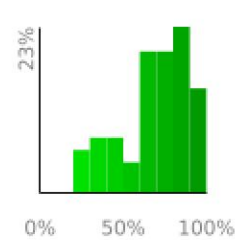

Tree Cover

Land Cover

Forest 87%
Shrub 10%
Developed 3%