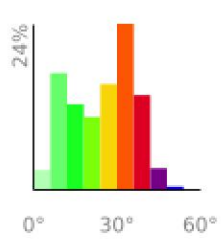

Measured Profile

range 102' to 2441' gain 2477' loss 2477' exaggeration 6.4x

Slope Angle (top), Land Cover (middle), Tree Cover (bottom)

Elevation

Min 102'
 Avg 1315'
 Max 2441'
 Delta 2340'

Slope

Min 3°
 Avg 24°
 Max 49°

Aspect

Tree Cover

Land Cover

Forest 96%
 Developed 3%
 Wetland 1%