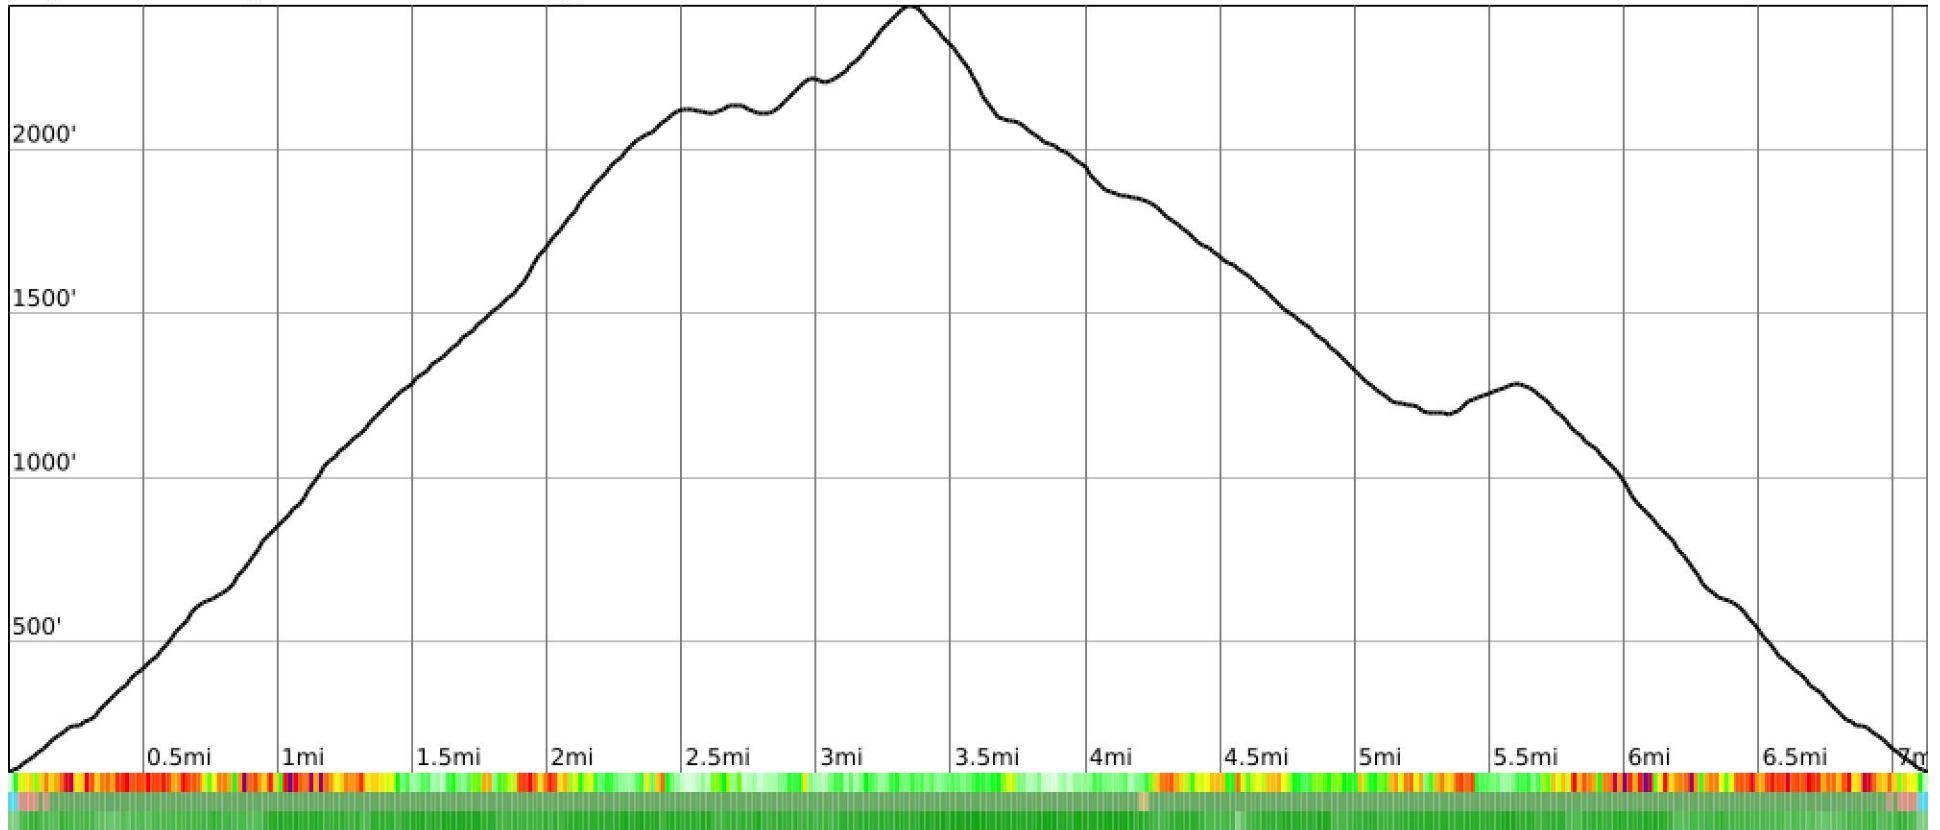

Measured Profile

range 102' to 2441' gain 2477' loss 2477' exaggeration 6.4x

Slope Angle (top), Land Cover (middle), Tree Cover (bottom)

Elevation

Min 102'
 Avg 1315'
 Max 2441'
 Delta 2340'

Slope

Min 3°
 Avg 24°
 Max 49°

Aspect

Tree Cover

Land Cover

Forest 96%
 Developed 3%
 Wetland 1%