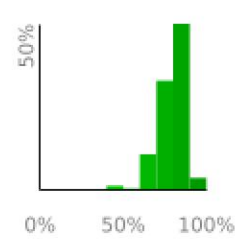

Measured Profile

range 102' to 2441' gain 2477' loss 2477' exaggeration 6.4x

Slope Angle (top), Land Cover (middle), Tree Cover (bottom)

Elevation

Min 102'
 Avg 1315'
 Max 2441'
 Delta 2340'

Slope

Min 3°
 Avg 24°
 Max 49°

Aspect

Tree Cover

Land Cover

Forest 96%
 Developed 3%
 Wetland 1%