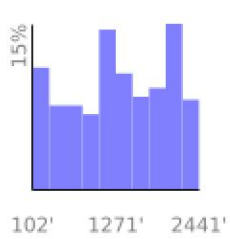

Measured Profile

range 102' to 2441' gain 2477' loss 2477' exaggeration 6.4x

Slope Angle (top), Land Cover (middle), Tree Cover (bottom)

Elevation

Min 102'
 Avg 1315'
 Max 2441'
 Delta 2340'

Slope

Min 3°
 Avg 24°
 Max 49°

Aspect

Tree Cover

Land Cover

Forest 96%
 Developed 3%
 Wetland 1%