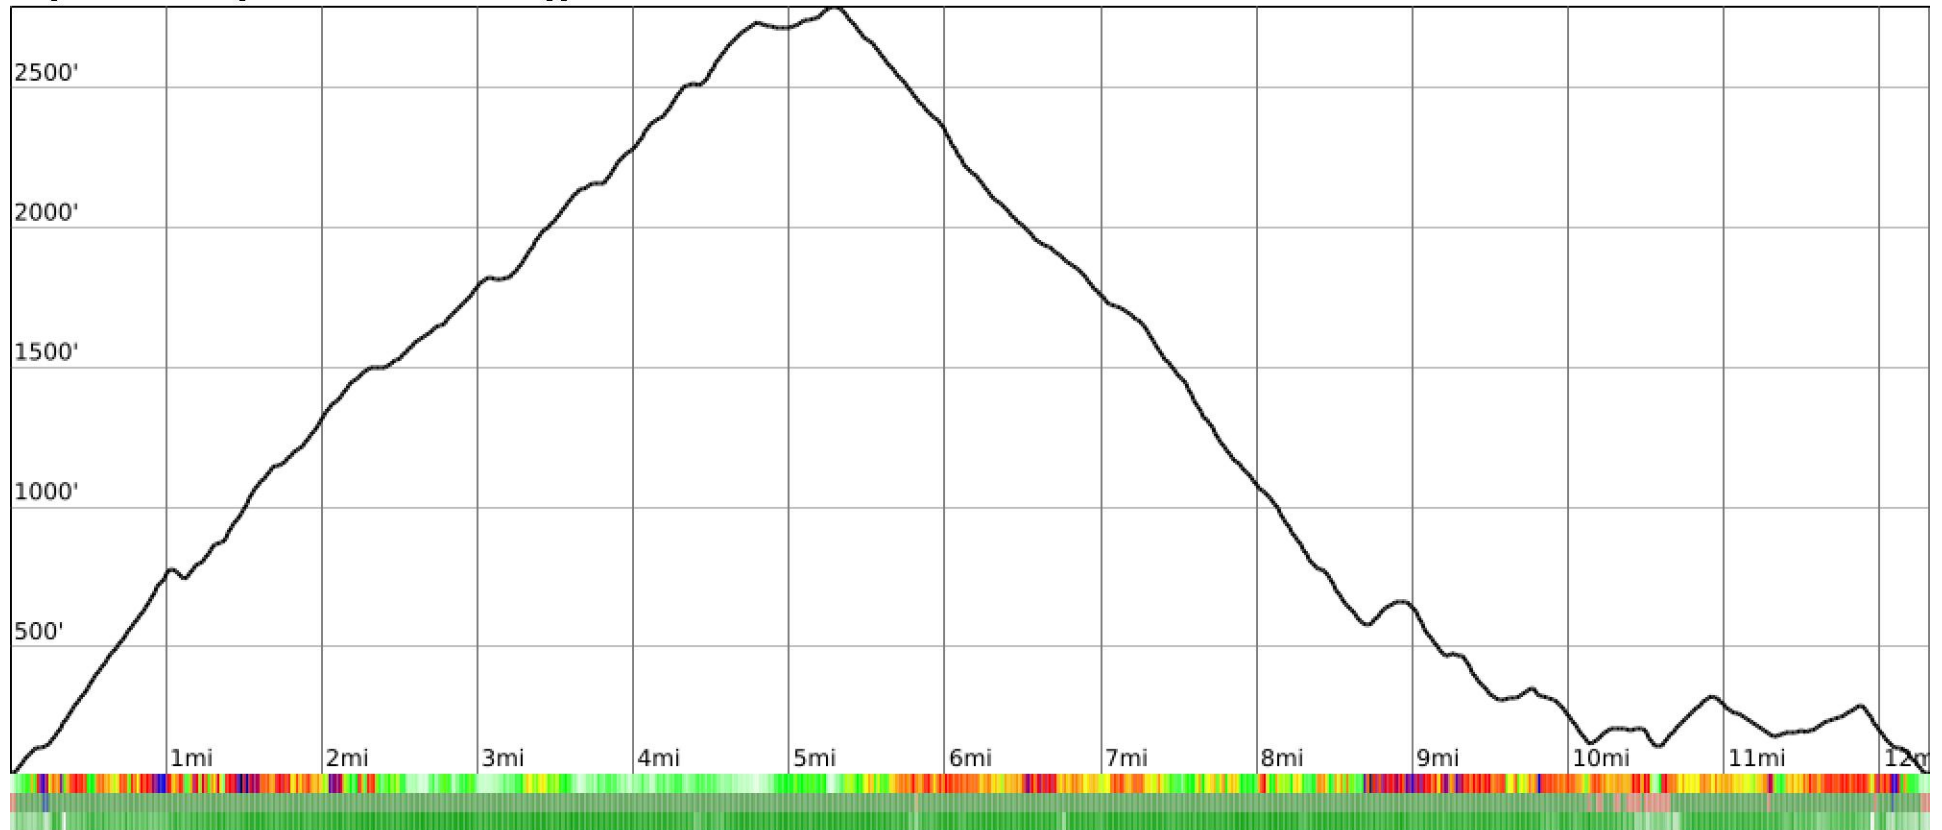

Measured Profile

range 46' to 2792' gain 3304' loss 3304' exaggeration 9.5x

Slope Angle (top), Land Cover (middle), Tree Cover (bottom)

Elevation

Min 46'
 Avg 1236'
 Max 2794'
 Delta 2748'

Slope

Min 2°
 Avg 28°
 Max 59°

Aspect

Tree Cover

Land Cover

Forest 95%
 Developed 4%