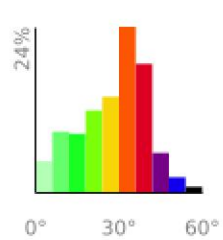

Measured Profile

range 46' to 2792' gain 3304' loss 3304' exaggeration 9.5x

Slope Angle (top), Land Cover (middle), Tree Cover (bottom)

Elevation

Min 46'
 Avg 1236'
 Max 2794'
 Delta 2748'

Slope

Min 2°
 Avg 28°
 Max 59°

Aspect

Tree Cover

Land Cover

Forest 95%
 Developed 4%