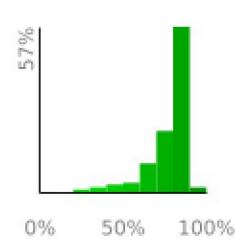

Measured Profile

range 46' to 2792' gain 3304' loss 3304' exaggeration 9.5x

Slope Angle (top), Land Cover (middle), Tree Cover (bottom)

Elevation

Min 46'
 Avg 1236'
 Max 2794'
 Delta 2748'

Slope

Min 2°
 Avg 28°
 Max 59°

Aspect

Tree Cover

Land Cover

Forest 95%
 Developed 4%