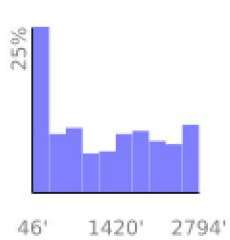

Measured Profile

range 46' to 2792' gain 3304' loss 3304' exaggeration 9.5x

Slope Angle (top), Land Cover (middle), Tree Cover (bottom)

Elevation

Min 46'
 Avg 1236'
 Max 2794'
 Delta 2748'

Slope

Min 2°
 Avg 28°
 Max 59°

Aspect

Tree Cover

Land Cover

Forest 95%
 Developed 4%