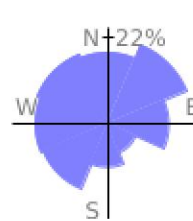

Measured Profile

range 46' to 2792' gain 3304' loss 3304' exaggeration 9.5x

Slope Angle (top), Land Cover (middle), Tree Cover (bottom)

Elevation

Min 46'
 Avg 1236'
 Max 2794'
 Delta 2748'

Slope

Min 2°
 Avg 28°
 Max 59°

Aspect

Tree Cover

Land Cover

Forest 95%
 Developed 4%