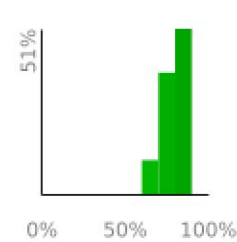

Measured Profile

range 135' to 322' gain 371' loss 371' exaggeration 15.6x

Slope Angle (top), Land Cover (middle), Tree Cover (bottom)

Elevation

Min 135'
Avg 227'
Max 322'
Delta 188'

Slope

Min 1°
Avg 27°
Max 50°

Aspect

Tree Cover

Land Cover

Forest 100%