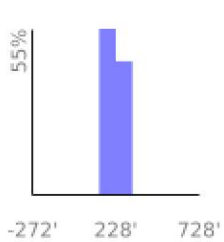

Measured Profile

range 135' to 322' gain 371' loss 371' exaggeration 15.6x

Slope Angle (top), Land Cover (middle), Tree Cover (bottom)

Elevation

Min 135'
Avg 227'
Max 322'
Delta 188'

Slope

Min 1°
Avg 27°
Max 50°

Aspect

Tree Cover

Land Cover

Forest 100%