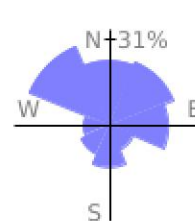

Measured Profile

range 135' to 322' gain 371' loss 371' exaggeration 15.6x

Slope Angle (top), Land Cover (middle), Tree Cover (bottom)

Elevation

Min 135'
Avg 227'
Max 322'
Delta 188'

Slope

Min 1°
Avg 27°
Max 50°

Aspect

Tree Cover

Land Cover

Forest 100%