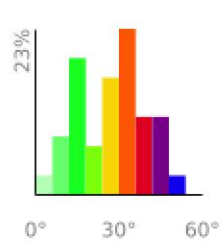

Measured Profile

range 135' to 322' gain 371' loss 371' exaggeration 15.6x

Slope Angle (top), Land Cover (middle), Tree Cover (bottom)

Elevation

Min 135'
Avg 227'
Max 322'
Delta 188'

Slope

Min 1°
Avg 27°
Max 50°

Aspect

Tree Cover

Land Cover

Forest 100%