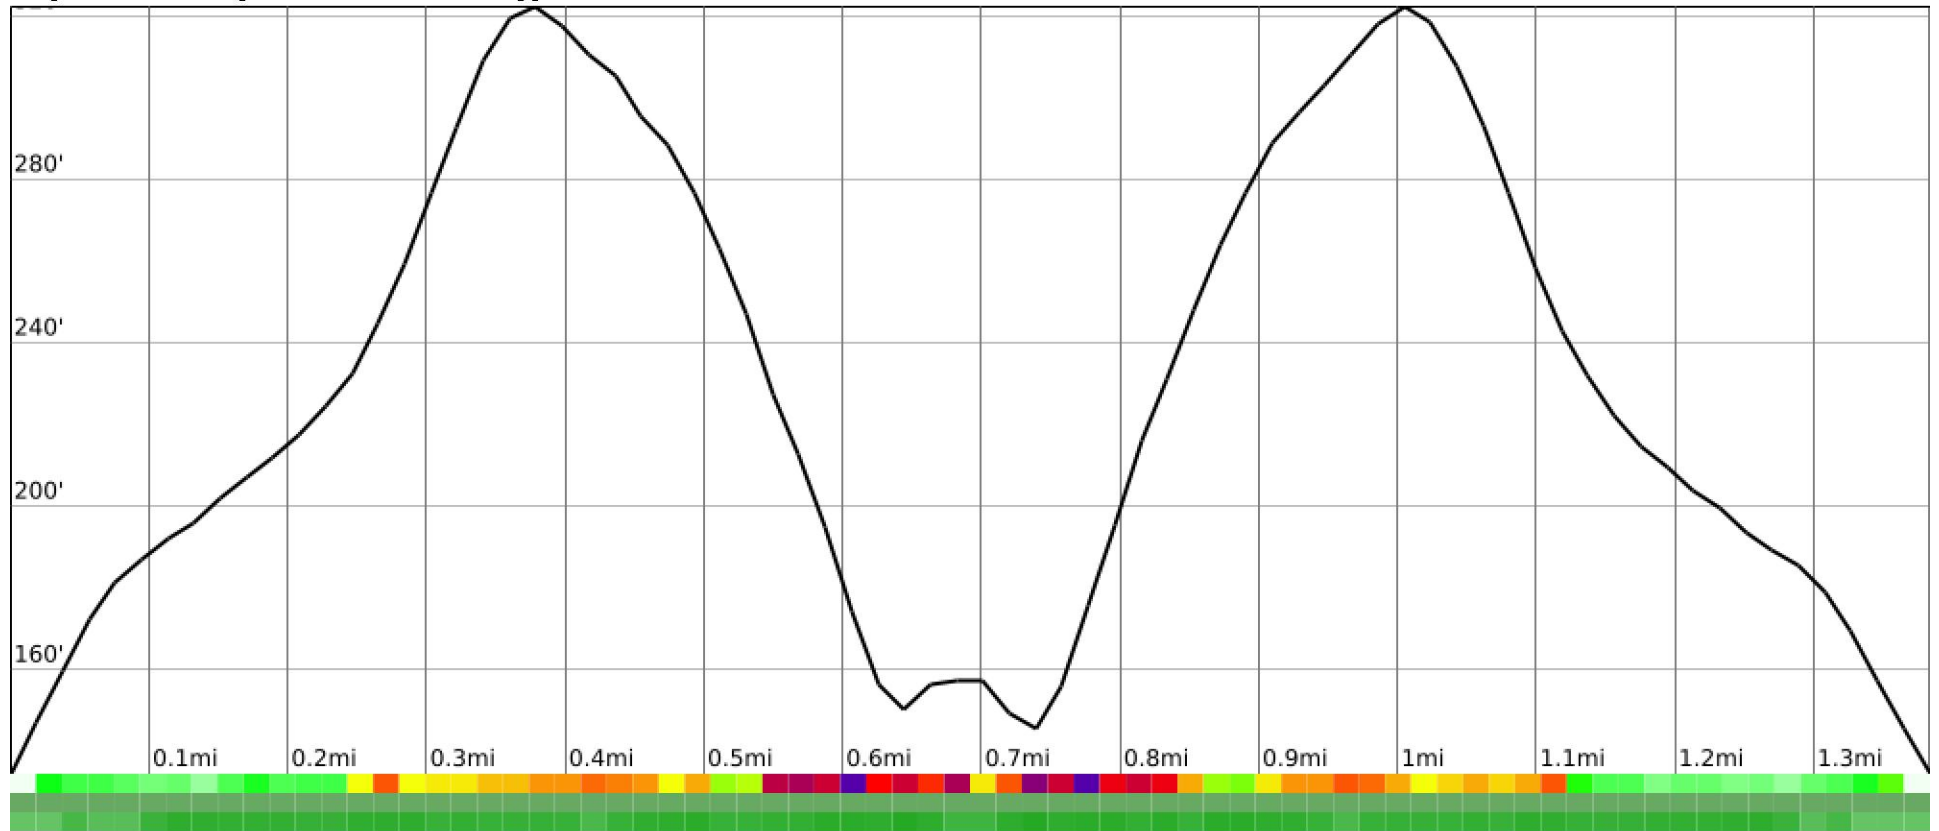

Measured Profile

range 135' to 322' gain 371' loss 371' exaggeration 15.6x

Slope Angle (top), Land Cover (middle), Tree Cover (bottom)

Elevation

Min 135'
Avg 227'
Max 322'
Delta 188'

Slope

Min 1°
Avg 27°
Max 50°

Aspect

Tree Cover

Land Cover

Forest 100%