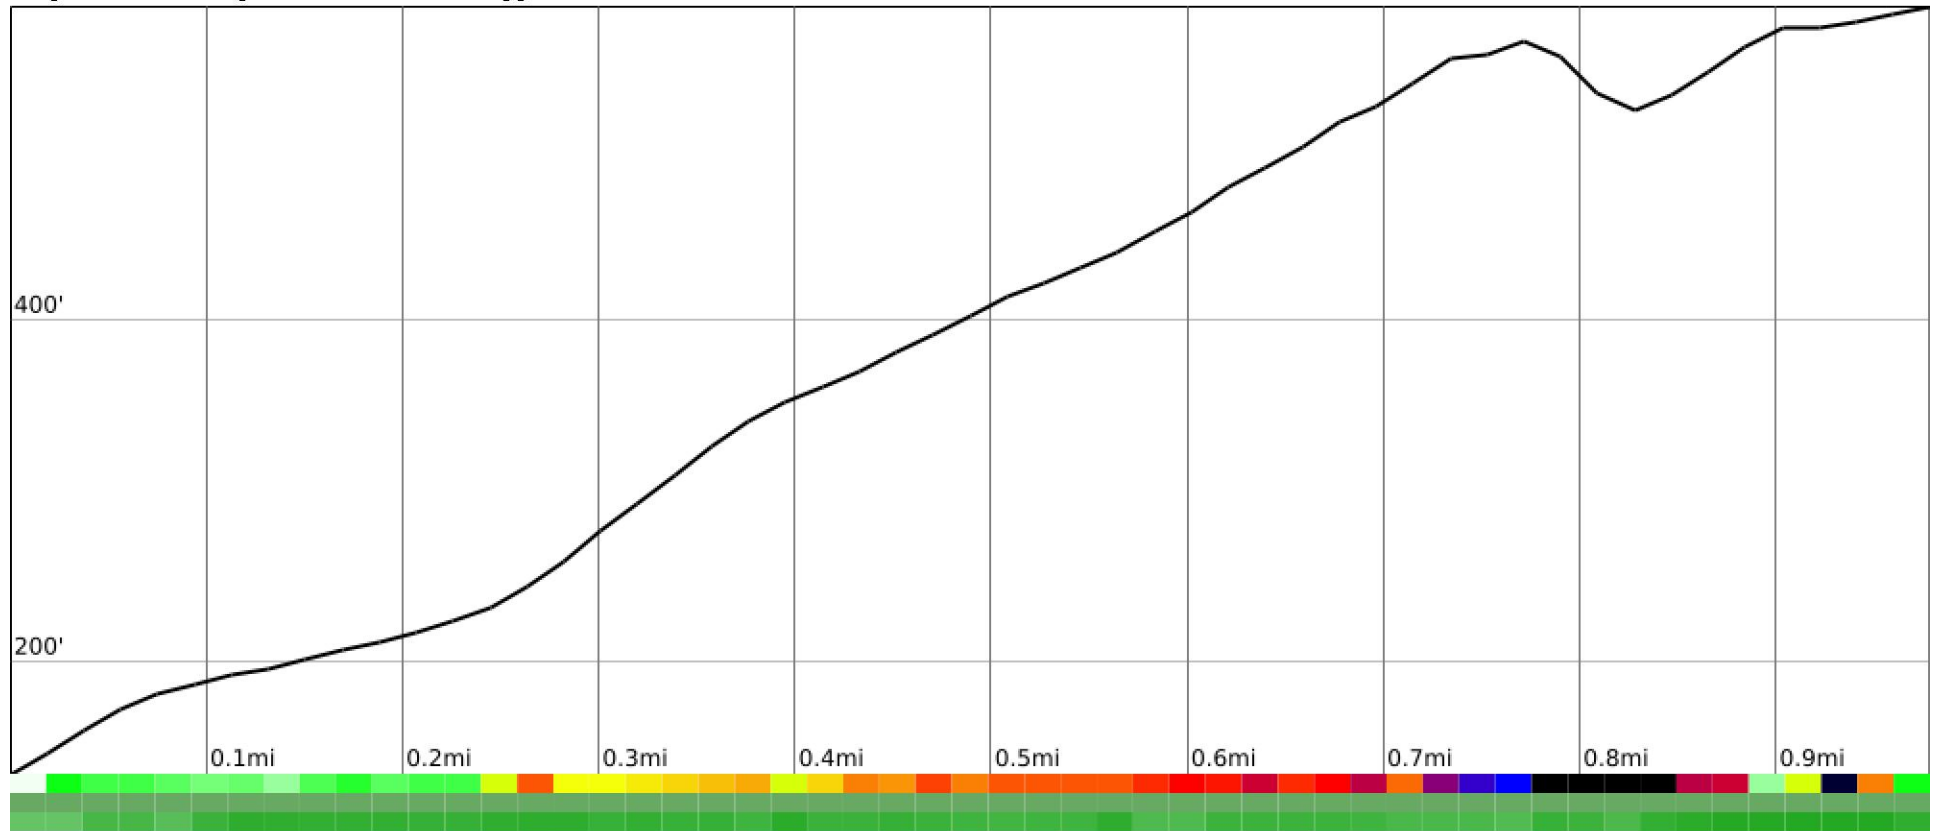

# Measured Profile

range 135' to 584' gain 489' loss 39' exaggeration 4.6x

Slope Angle (top), Land Cover (middle), Tree Cover (bottom)

## Elevation

Min 135'  
Avg 386'  
Max 584'  
Delta 450'

## Slope

Min 1°  
Avg 33°  
Max 74°

## Tree Cover