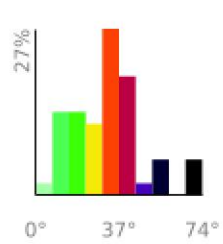

# Measured Profile

range 135' to 584' gain 489' loss 39' exaggeration 4.6x

Slope Angle (top), Land Cover (middle), Tree Cover (bottom)

## Elevation

Min 135'  
Avg 386'  
Max 584'  
Delta 450'

## Slope

Min 1°  
Avg 33°  
Max 74°