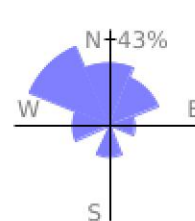

Measured Profile

range 135' to 584' gain 489' loss 39' exaggeration 4.6x

Elevation

Min 135'
Avg 386'
Max 584'
Delta 450'

Slope

Min 1°
Avg 33°
Max 74°

Aspect

Tree Cover

Land Cover

Forest 100%