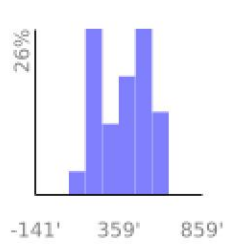

# Measured Profile

range 135' to 584' gain 489' loss 39' exaggeration 4.6x

Slope Angle (top), Land Cover (middle), Tree Cover (bottom)

## Elevation

Min 135'  
Avg 386'  
Max 584'  
Delta 450'

## Slope

Min 1°  
Avg 33°  
Max 74°