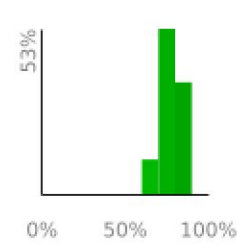

Measured Profile

range 135' to 584' gain 489' loss 39' exaggeration 4.6x

Elevation

Min 135'
Avg 386'
Max 584'
Delta 450'

Slope

Min 1°
Avg 33°
Max 74°

Aspect

Tree Cover

Land Cover

Forest 100%