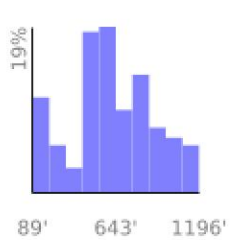

Measured Profile

range 89' to 1194' gain 1385' loss 276' exaggeration 12.4x

Slope Angle (top), Land Cover (middle), Tree Cover (bottom)

Elevation

Min 89'
 Avg 617'
 Max 1196'
 Delta 1108'

Slope

Min 0°
 Avg 34°
 Max 68°

Aspect

Tree Cover

Land Cover

Forest 94%
 Shrub 4%
 Developed 1%