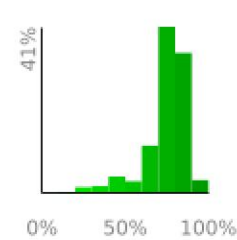

Measured Profile

range 89' to 1194' gain 1385' loss 276' exaggeration 12.4x

Slope Angle (top), Land Cover (middle), Tree Cover (bottom)

Elevation

Min 89'
 Avg 617'
 Max 1196'
 Delta 1108'

Slope

Min 0°
 Avg 34°
 Max 68°

Aspect

Tree Cover

Land Cover

Forest 94%
 Shrub 4%
 Developed 1%