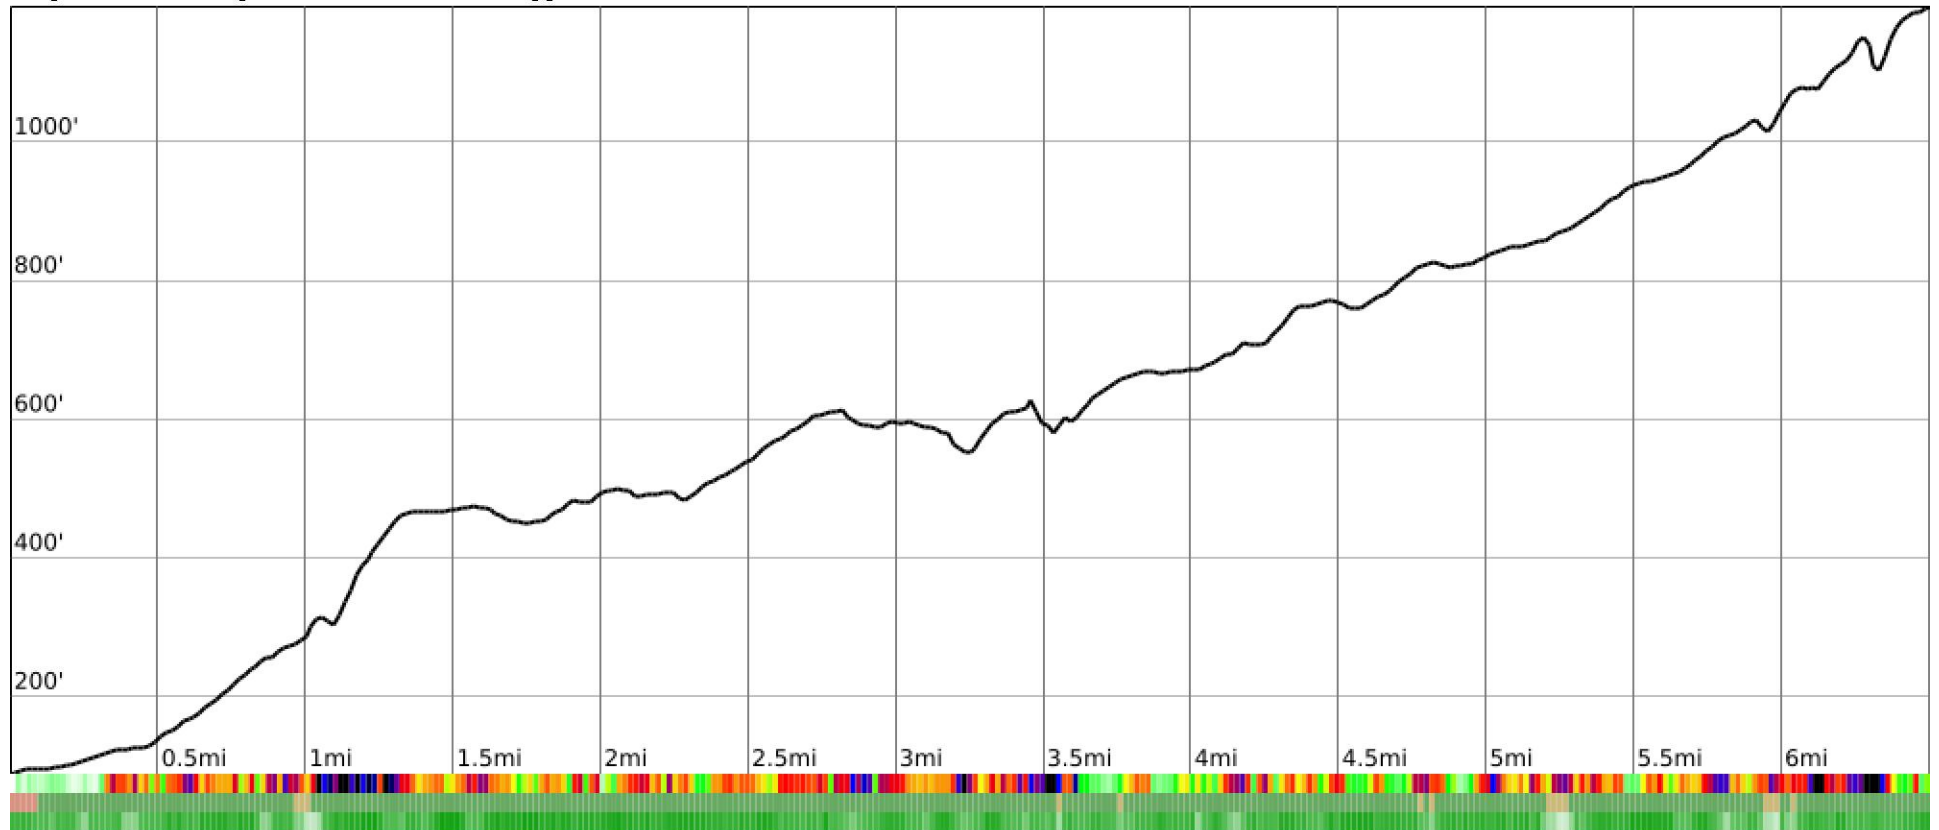

Measured Profile

range 89' to 1194' gain 1385' loss 276' exaggeration 12.4x

Slope Angle (top), Land Cover (middle), Tree Cover (bottom)

Elevation

Min 89'
 Avg 617'
 Max 1196'
 Delta 1108'

Slope

Min 0°
 Avg 34°
 Max 68°

Aspect

Tree Cover

Land Cover

Forest 94%
 Shrub 4%
 Developed 1%