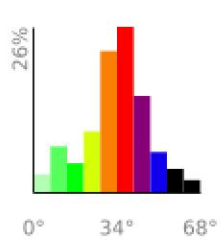

Measured Profile

range 89' to 1194' gain 1385' loss 276' exaggeration 12.4x

Slope Angle (top), Land Cover (middle), Tree Cover (bottom)

Elevation

Min 89'
 Avg 617'
 Max 1196'
 Delta 1108'

Slope

Min 0°
 Avg 34°
 Max 68°

Aspect

Tree Cover

Land Cover

Forest 94%
 Shrub 4%
 Developed 1%