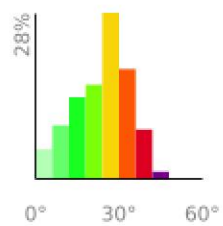

Measured Profile

range 213' to 4058' gain 4324' loss 4327' exaggeration 7.4x

Slope Angle (top), Land Cover (middle), Tree Cover (bottom)

Elevation

Min 215'
Avg 2049'
Max 4059'
Delta 3844'

Slope

Min 2°
Avg 23°
Max 46°

Aspect

Tree Cover

Land Cover

Forest 96%
Developed 4%