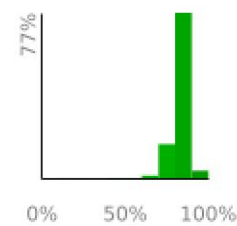

Measured Profile

range 213' to 4058' gain 4324' loss 4327' exaggeration 7.4x

Slope Angle (top), Land Cover (middle), Tree Cover (bottom)

Elevation

Min 215'
Avg 2049'
Max 4059'
Delta 3844'

Slope

Min 2°
Avg 23°
Max 46°

Aspect

Tree Cover

Land Cover

Forest 96%
Developed 4%