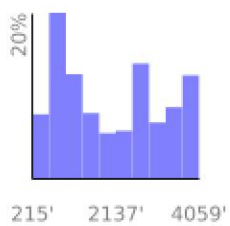

Measured Profile

range 213' to 4058' gain 4324' loss 4327' exaggeration 7.4x

Slope Angle (top), Land Cover (middle), Tree Cover (bottom)

Elevation

Min 215'
Avg 2049'
Max 4059'
Delta 3844'

Slope

Min 2°
Avg 23°
Max 46°

Aspect

Tree Cover

Land Cover

Forest 96%
Developed 4%