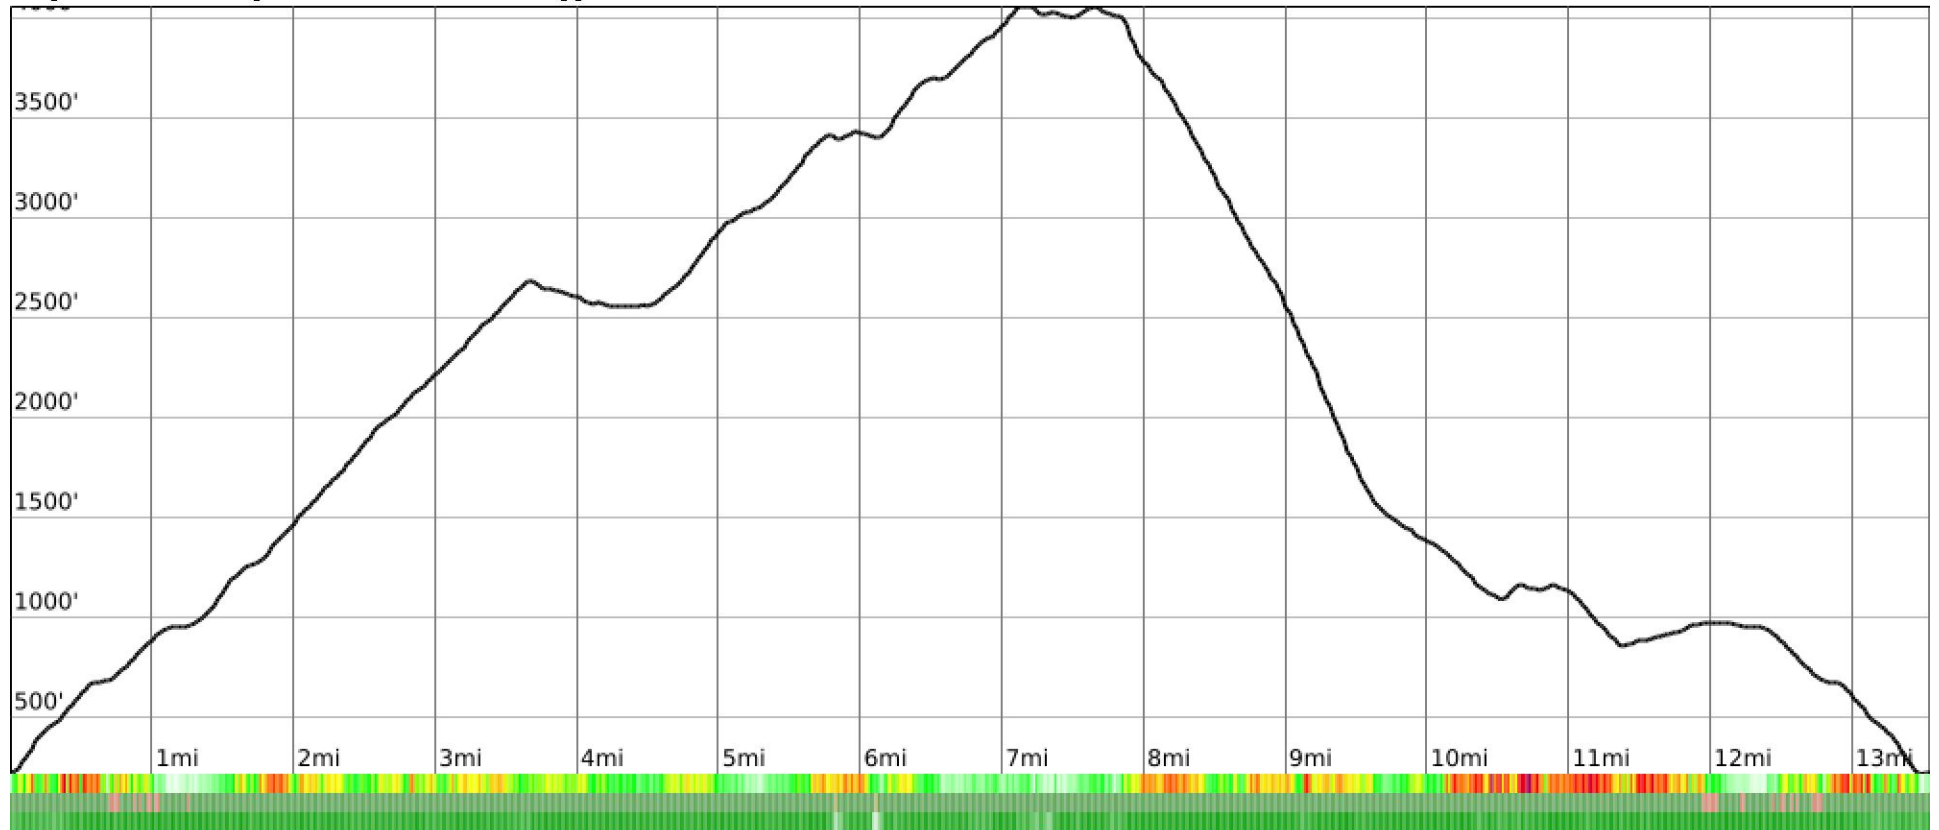

Measured Profile

range 213' to 4058' gain 4324' loss 4327' exaggeration 7.4x

Slope Angle (top), Land Cover (middle), Tree Cover (bottom)

Elevation

Min 215'
Avg 2049'
Max 4059'
Delta 3844'

Slope

Min 2°
Avg 23°
Max 46°

Aspect

Tree Cover

Land Cover

Forest 96%
Developed 4%