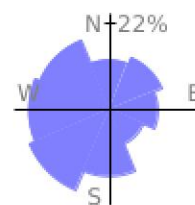

Measured Profile

range 213' to 4058' gain 4324' loss 4327' exaggeration 7.4x

Slope Angle (top), Land Cover (middle), Tree Cover (bottom)

Elevation

Min 215'
Avg 2049'
Max 4059'
Delta 3844'

Slope

Min 2°
Avg 23°
Max 46°

Aspect

Tree Cover

Land Cover

Forest 96%
Developed 4%