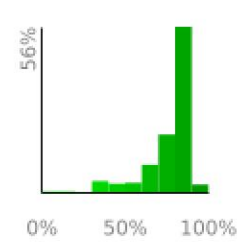

Measured Profile

range 157' to 3661' gain 4081' loss 784' exaggeration 3.9x

Slope Angle (top), Land Cover (middle), Tree Cover (bottom)

Elevation

Min 158'
Avg 2072'
Max 3664'
Delta 3506'

Slope

Min 1°
Avg 24°
Max 51°

Aspect

Tree Cover

Land Cover

Forest 90%
Shrub 10%