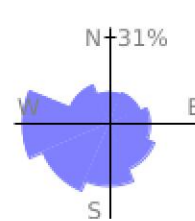

Measured Profile

range 157' to 3661' gain 4081' loss 784' exaggeration 3.9x

Slope Angle (top), Land Cover (middle), Tree Cover (bottom)

Elevation

Min 158'
Avg 2072'
Max 3664'
Delta 3506'

Slope

Min 1°
Avg 24°
Max 51°

Aspect

Tree Cover

Land Cover

Forest 90%
Shrub 10%