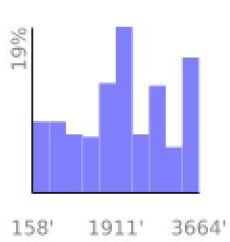

Measured Profile

range 157' to 3661' gain 4081' loss 784' exaggeration 3.9x

Slope Angle (top), Land Cover (middle), Tree Cover (bottom)

Elevation

Min 158'
Avg 2072'
Max 3664'
Delta 3506'

Slope

Min 1°
Avg 24°
Max 51°

Aspect

Tree Cover

Land Cover

Forest 90%
Shrub 10%