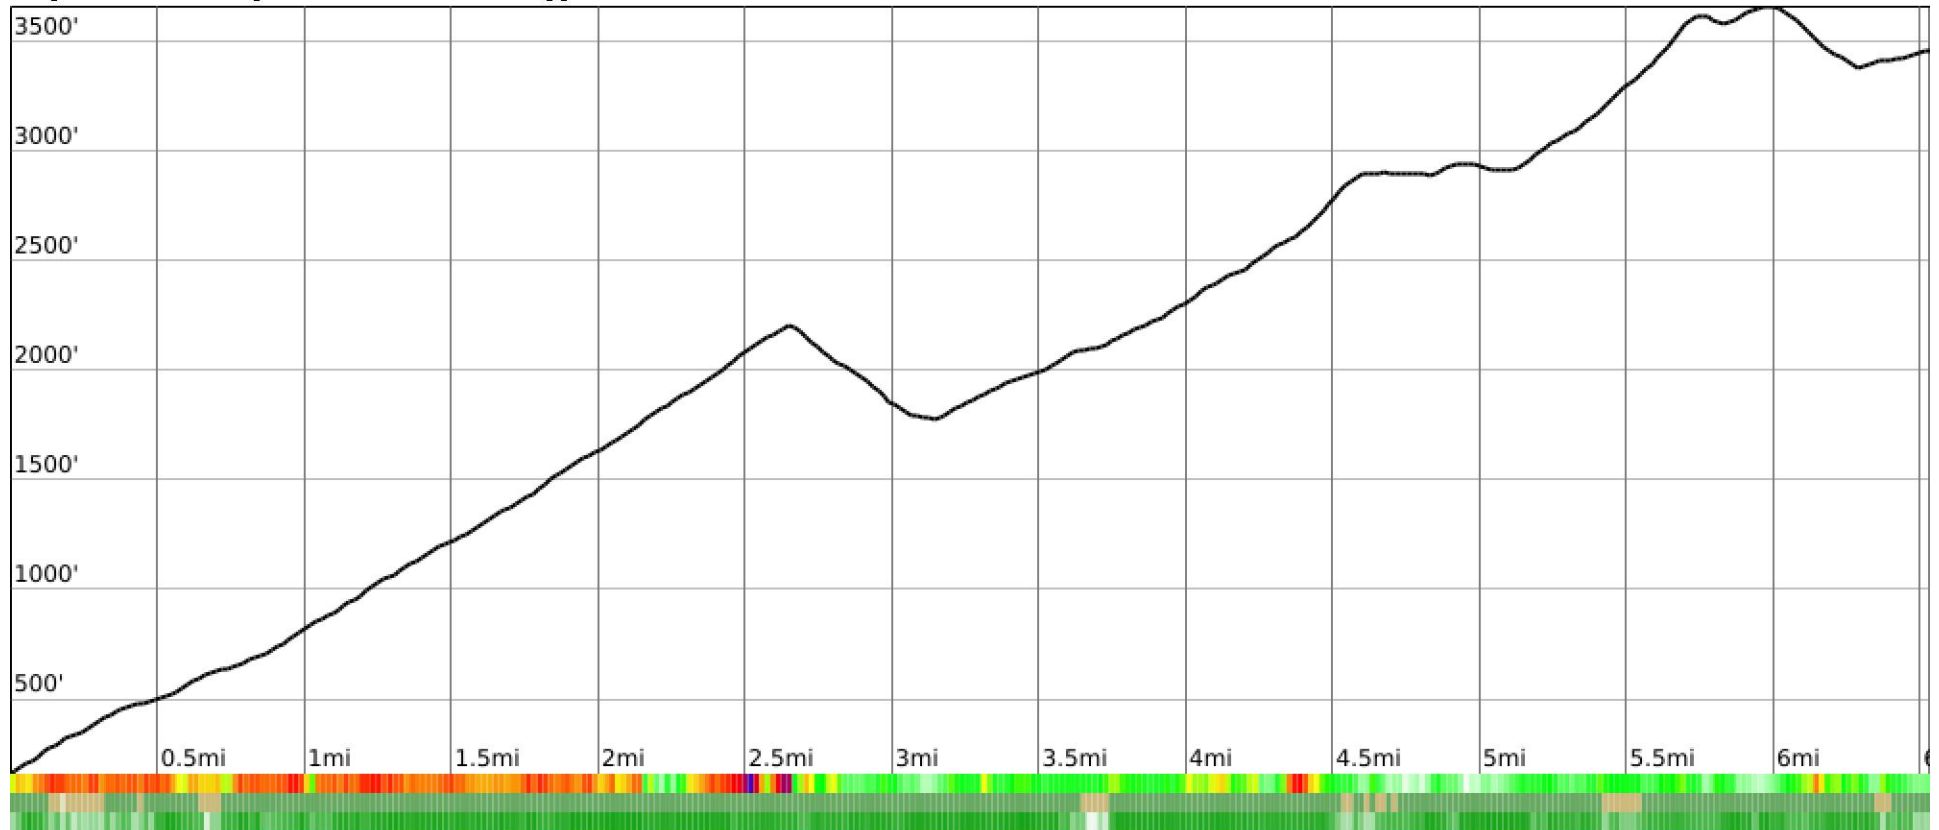

Measured Profile

range 157' to 3661' gain 4081' loss 784' exaggeration 3.9x

Slope Angle (top), Land Cover (middle), Tree Cover (bottom)

Elevation

Min 158'
Avg 2072'
Max 3664'
Delta 3506'

Slope

Min 1°
Avg 24°
Max 51°

Aspect

Tree Cover

Land Cover

Forest 90%
Shrub 10%