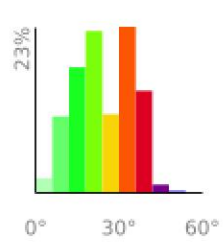

Measured Profile

range 157' to 3661' gain 4081' loss 784' exaggeration 3.9x

Slope Angle (top), Land Cover (middle), Tree Cover (bottom)

Elevation

Min 158'
Avg 2072'
Max 3664'
Delta 3506'

Slope

Min 1°
Avg 24°
Max 51°

Aspect

Tree Cover

Land Cover

Forest 90%
Shrub 10%