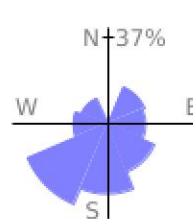

Measured Profile

range 233' to 610' gain 397' loss 397' exaggeration 10.2x

Slope Angle (top), Land Cover (middle), Tree Cover (bottom)

Elevation

Min 236'
Avg 414'
Max 613'
Delta 377'

Slope

Min 2°
Avg 11°
Max 24°

Aspect

Tree Cover

Land Cover

- Grassland 51%
- Shrub 47%
- Developed 2%