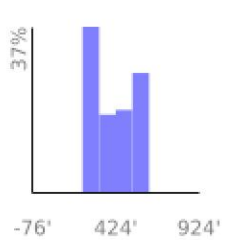

Measured Profile

range 233' to 610' gain 397' loss 397' exaggeration 10.2x

Slope Angle (top), Land Cover (middle), Tree Cover (bottom)

Elevation

Min 236'
Avg 414'
Max 613'
Delta 377'

Slope

Min 2°
Avg 11°
Max 24°

Aspect

Tree Cover

Land Cover

- Grassland 51%
- Shrub 47%
- Developed 2%