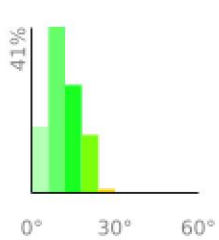

Measured Profile

range 233' to 610' gain 397' loss 397' exaggeration 10.2x

Slope Angle (top), Land Cover (middle), Tree Cover (bottom)

Elevation

Min 236'
Avg 414'
Max 613'
Delta 377'

Slope

Min 2°
Avg 11°
Max 24°

Aspect

Tree Cover

Land Cover

- Grassland 51%
- Shrub 47%
- Developed 2%