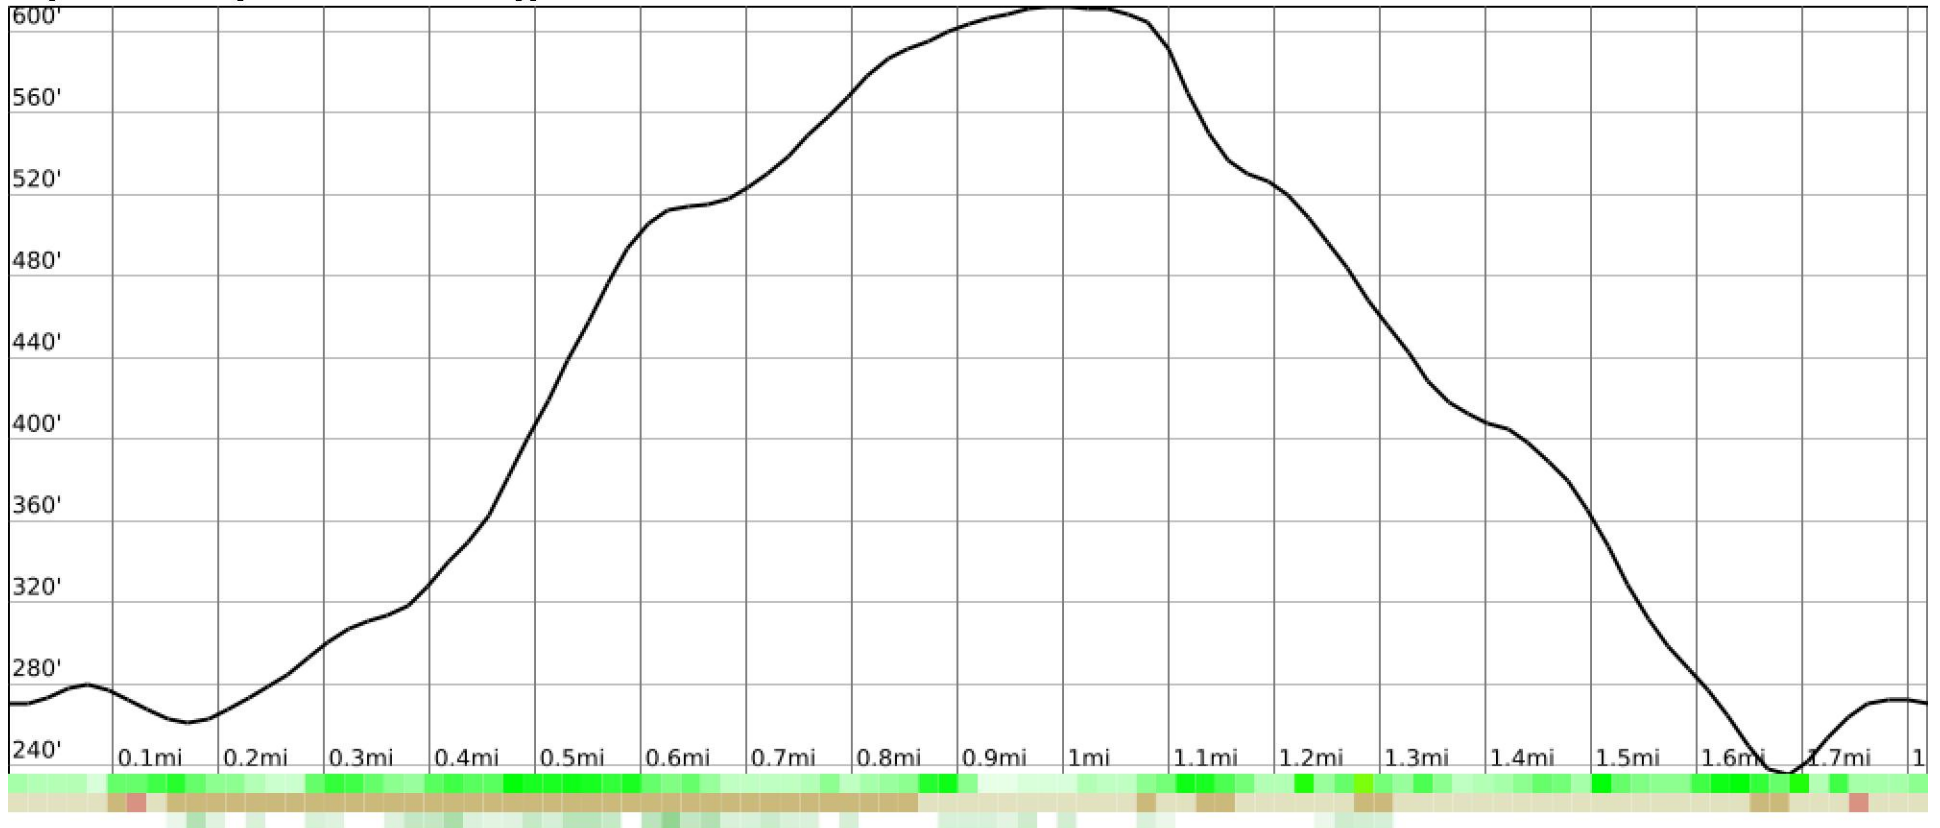

Measured Profile

range 233' to 610' gain 397' loss 397' exaggeration 10.2x

Slope Angle (top), Land Cover (middle), Tree Cover (bottom)

Elevation

Min 236'
Avg 414'
Max 613'
Delta 377'

Slope

Min 2°
Avg 11°
Max 24°

Aspect

Tree Cover

Land Cover

- Grassland 51%
- Shrub 47%
- Developed 2%