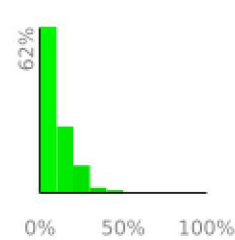

Measured Profile

range 233' to 610' gain 397' loss 397' exaggeration 10.2x

Slope Angle (top), Land Cover (middle), Tree Cover (bottom)

Elevation

Min 236'
Avg 414'
Max 613'
Delta 377'

Slope

Min 2°
Avg 11°
Max 24°

Aspect

Tree Cover

Land Cover

- Grassland 51%
- Shrub 47%
- Developed 2%