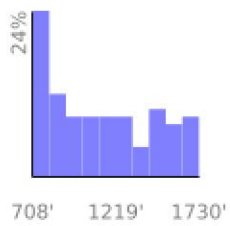

Measured Profile

range 705' to 1729' gain 1024' loss 0' exaggeration 3.6x

Slope Angle (top), Land Cover (middle), Tree Cover (bottom)

Elevation

Min 708'
 Avg 1136'
 Max 1730'
 Delta 1022'

Slope

Min 1°
 Avg 16°
 Max 37°

Aspect

Tree Cover

Land Cover

- Shrub 52%
- Grassland 34%
- Forest 11%
- Developed 3%