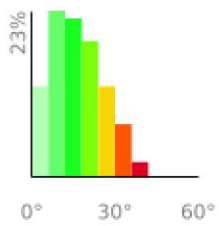

Measured Profile

range 705' to 1729' gain 1024' loss 0' exaggeration 3.6x

Slope Angle (top), Land Cover (middle), Tree Cover (bottom)

Elevation

Min 708'
 Avg 1136'
 Max 1730'
 Delta 1022'

Slope

Min 1°
 Avg 16°
 Max 37°

Aspect

Tree Cover

Land Cover

- Shrub 52%
- Grassland 34%
- Forest 11%
- Developed 3%