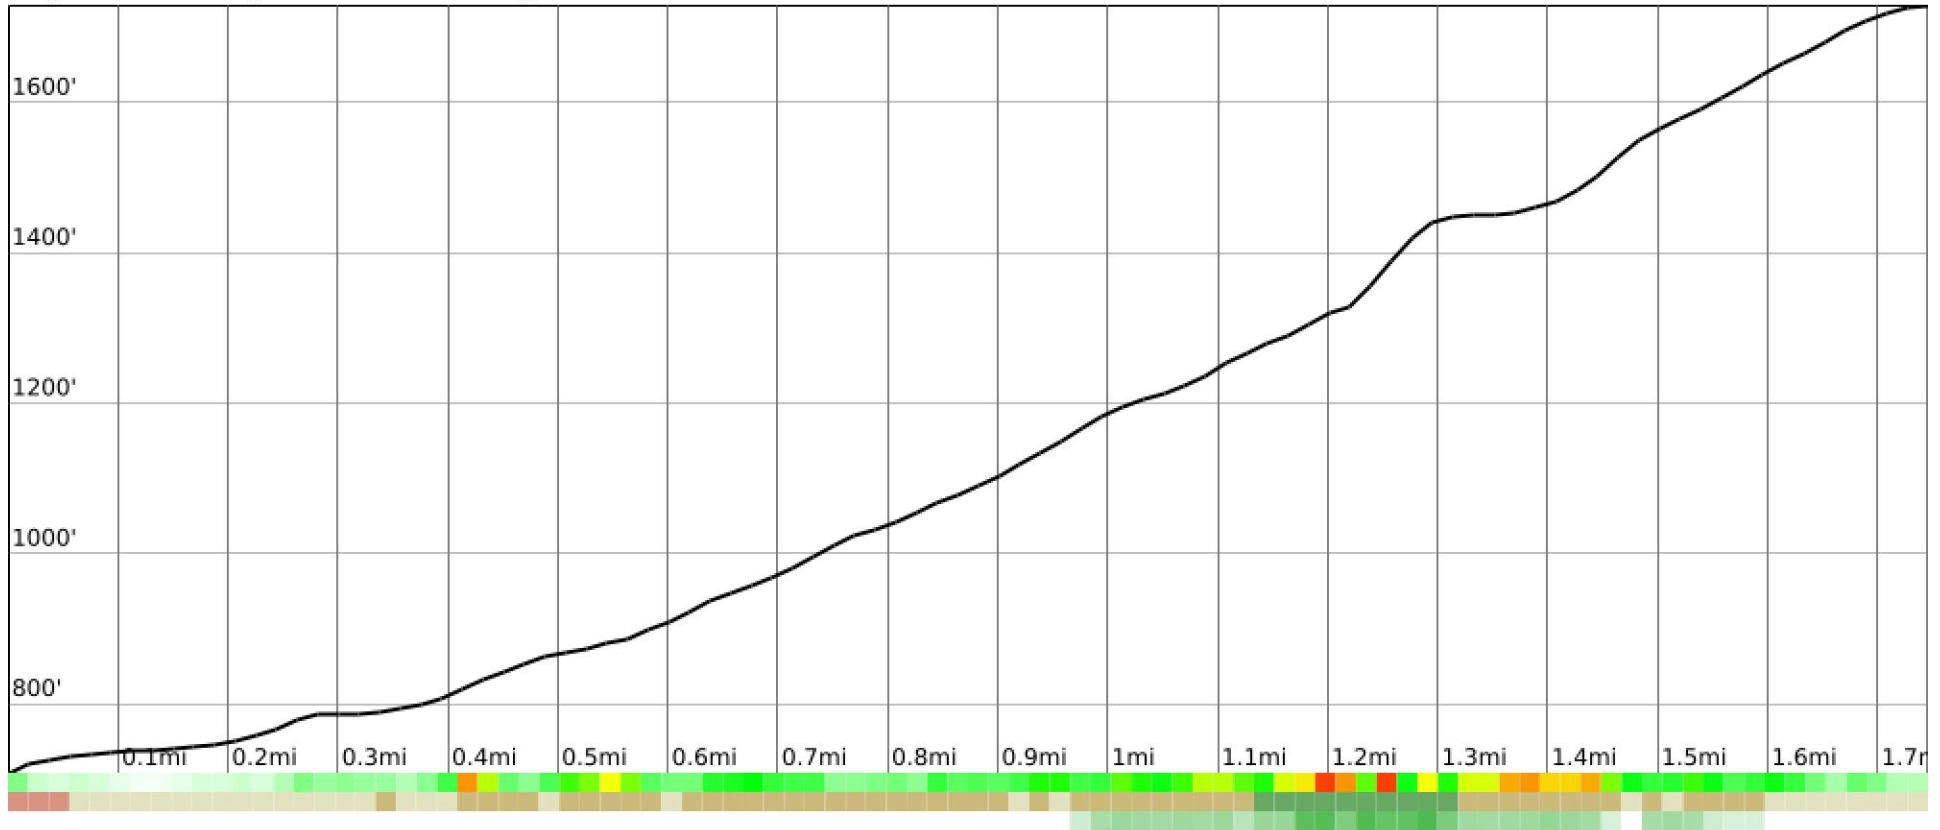

Measured Profile

range 705' to 1729' gain 1024' loss 0' exaggeration 3.6x

Slope Angle (top), Land Cover (middle), Tree Cover (bottom)

Elevation

Min 708'
 Avg 1136'
 Max 1730'
 Delta 1022'

Slope

Min 1°
 Avg 16°
 Max 37°

Aspect

Tree Cover

Land Cover

- Shrub 52%
- Grassland 34%
- Forest 11%
- Developed 3%