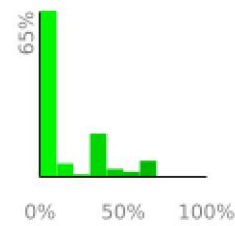

Measured Profile

range 705' to 1729' gain 1024' loss 0' exaggeration 3.6x

Slope Angle (top), Land Cover (middle), Tree Cover (bottom)

Elevation

Min 708'
 Avg 1136'
 Max 1730'
 Delta 1022'

Slope

Min 1°
 Avg 16°
 Max 37°

Aspect

Tree Cover

Land Cover

- Shrub 52%
- Grassland 34%
- Forest 11%
- Developed 3%