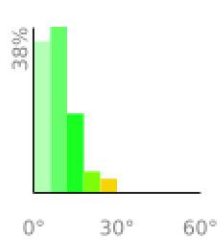

Measured Profile

range 167' to 262' gain 144' loss 144' exaggeration 24.9x

Slope Angle (top), Land Cover (middle), Tree Cover (bottom)

Elevation

Min 167'
Avg 209'
Max 262'
Delta 95'

Slope

Min 2°
Avg 9°
Max 27°

Aspect

Tree Cover

Land Cover

- Grassland 80%
- Shrub 13%
- Developed 7%