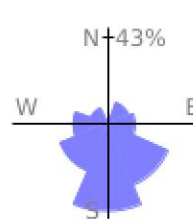

Measured Profile

range 167' to 262' gain 144' loss 144' exaggeration 24.9x

Slope Angle (top), Land Cover (middle), Tree Cover (bottom)

Elevation

Min 167'
Avg 209'
Max 262'
Delta 95'

Slope

Min 2°
Avg 9°
Max 27°

Aspect

Tree Cover

Land Cover

- Grassland 80%
- Shrub 13%
- Developed 7%