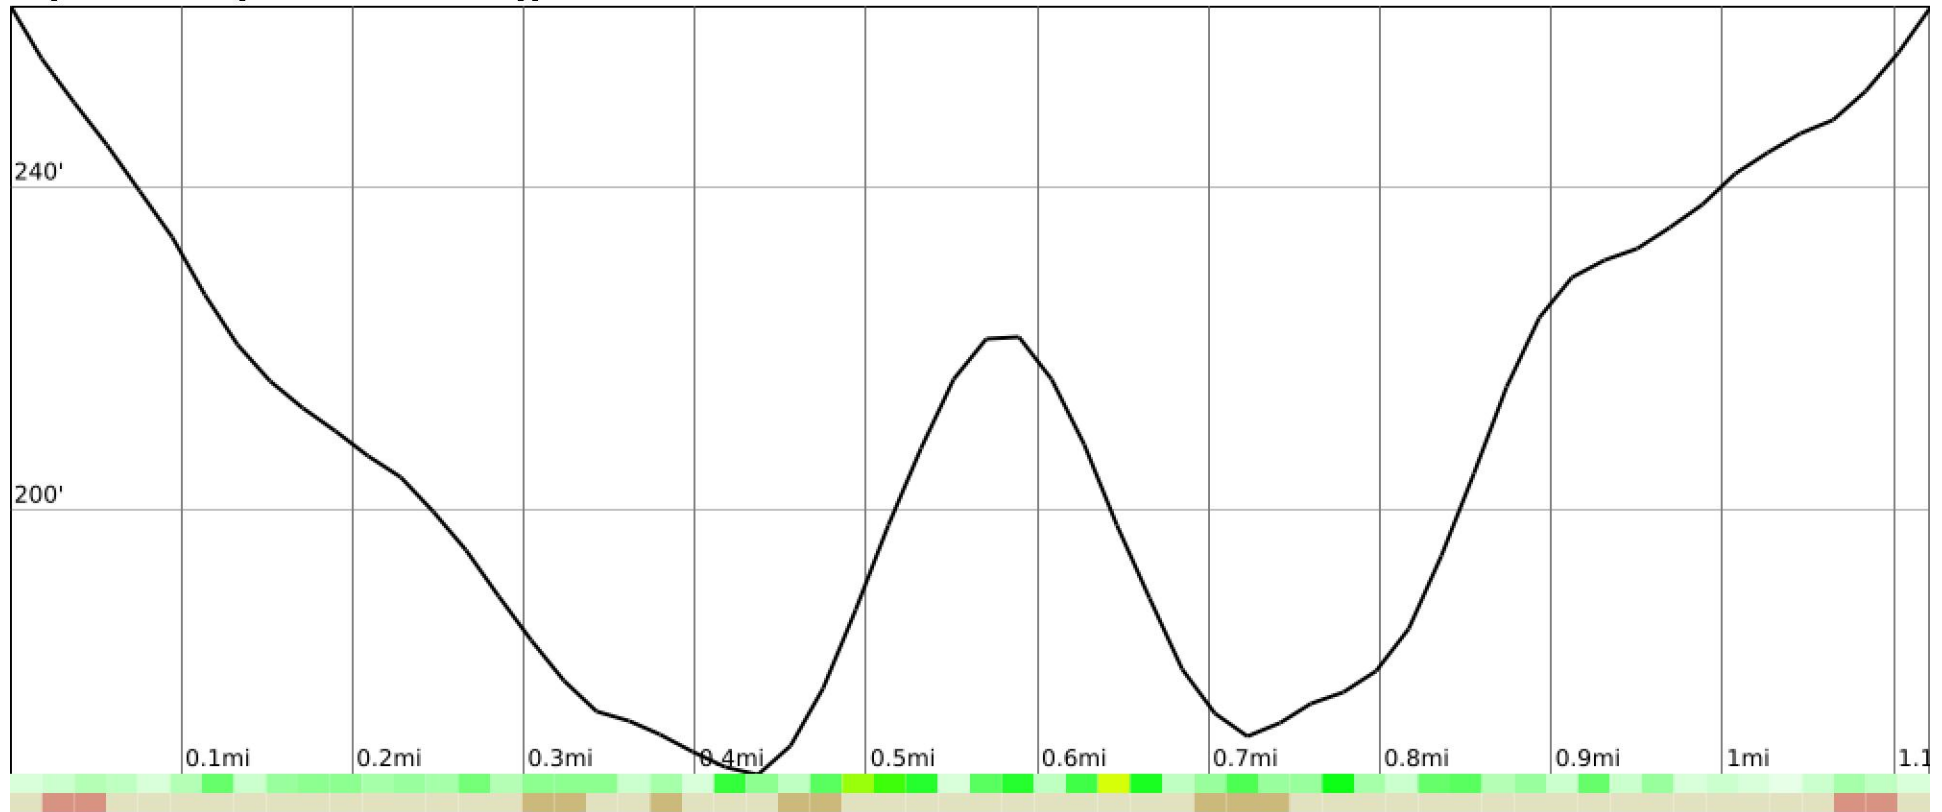

Measured Profile

range 167' to 262' gain 144' loss 144' exaggeration 24.9x

Slope Angle (top), Land Cover (middle), Tree Cover (bottom)

Elevation

Min 167'
Avg 209'
Max 262'
Delta 95'

Slope

Min 2°
Avg 9°
Max 27°

Aspect

Tree Cover

Land Cover

- Grassland 80%
- Shrub 13%
- Developed 7%