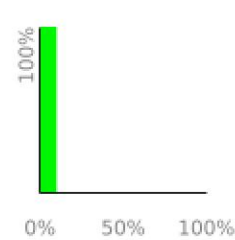

Measured Profile

range 167' to 262' gain 144' loss 144' exaggeration 24.9x

Slope Angle (top), Land Cover (middle), Tree Cover (bottom)

Elevation

Min 167'
Avg 209'
Max 262'
Delta 95'

Slope

Min 2°
Avg 9°
Max 27°

Aspect

Tree Cover

Land Cover

- Grassland 80%
- Shrub 13%
- Developed 7%