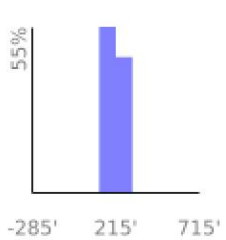

Measured Profile

range 167' to 262' gain 144' loss 144' exaggeration 24.9x

Slope Angle (top), Land Cover (middle), Tree Cover (bottom)

Elevation

Min 167'
Avg 209'
Max 262'
Delta 95'

Slope

Min 2°
Avg 9°
Max 27°

Aspect

Tree Cover

Land Cover

- Grassland 80%
- Shrub 13%
- Developed 7%