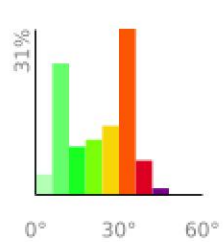

Measured Profile

range 207' to 728' gain 200' loss 528' exaggeration 5.8x

Slope Angle (top), Land Cover (middle), Tree Cover (bottom)

Elevation

Min 210'
Avg 444'
Max 728'
Delta 519'

Slope

Min 5°
Avg 22°
Max 43°

Aspect

Tree Cover

Land Cover

Forest 81%
Crops 18%
Developed 1%