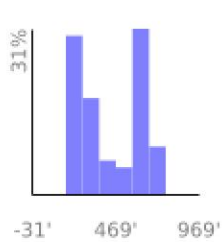

Measured Profile

range 207' to 728' gain 200' loss 528' exaggeration 5.8x

Slope Angle (top), Land Cover (middle), Tree Cover (bottom)

Elevation

Min 210'
Avg 444'
Max 728'
Delta 519'

Slope

Min 5°
Avg 22°
Max 43°

Aspect

Tree Cover

Land Cover

Forest 81%
Crops 18%
Developed 1%