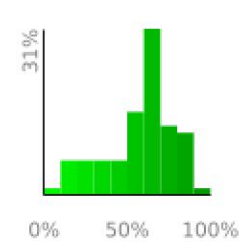

Measured Profile

range 207' to 728' gain 200' loss 528' exaggeration 5.8x

Slope Angle (top), Land Cover (middle), Tree Cover (bottom)

Elevation

Min 210'
Avg 444'
Max 728'
Delta 519'

Slope

Min 5°
Avg 22°
Max 43°

Aspect

Tree Cover

Land Cover

Forest 81%
Crops 18%
Developed 1%