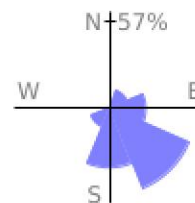

Measured Profile

range 207' to 728' gain 200' loss 528' exaggeration 5.8x

Slope Angle (top), Land Cover (middle), Tree Cover (bottom)

Elevation

Min 210'
Avg 444'
Max 728'
Delta 519'

Slope

Min 5°
Avg 22°
Max 43°

Aspect

Tree Cover

Land Cover

Forest 81%
Crops 18%
Developed 1%