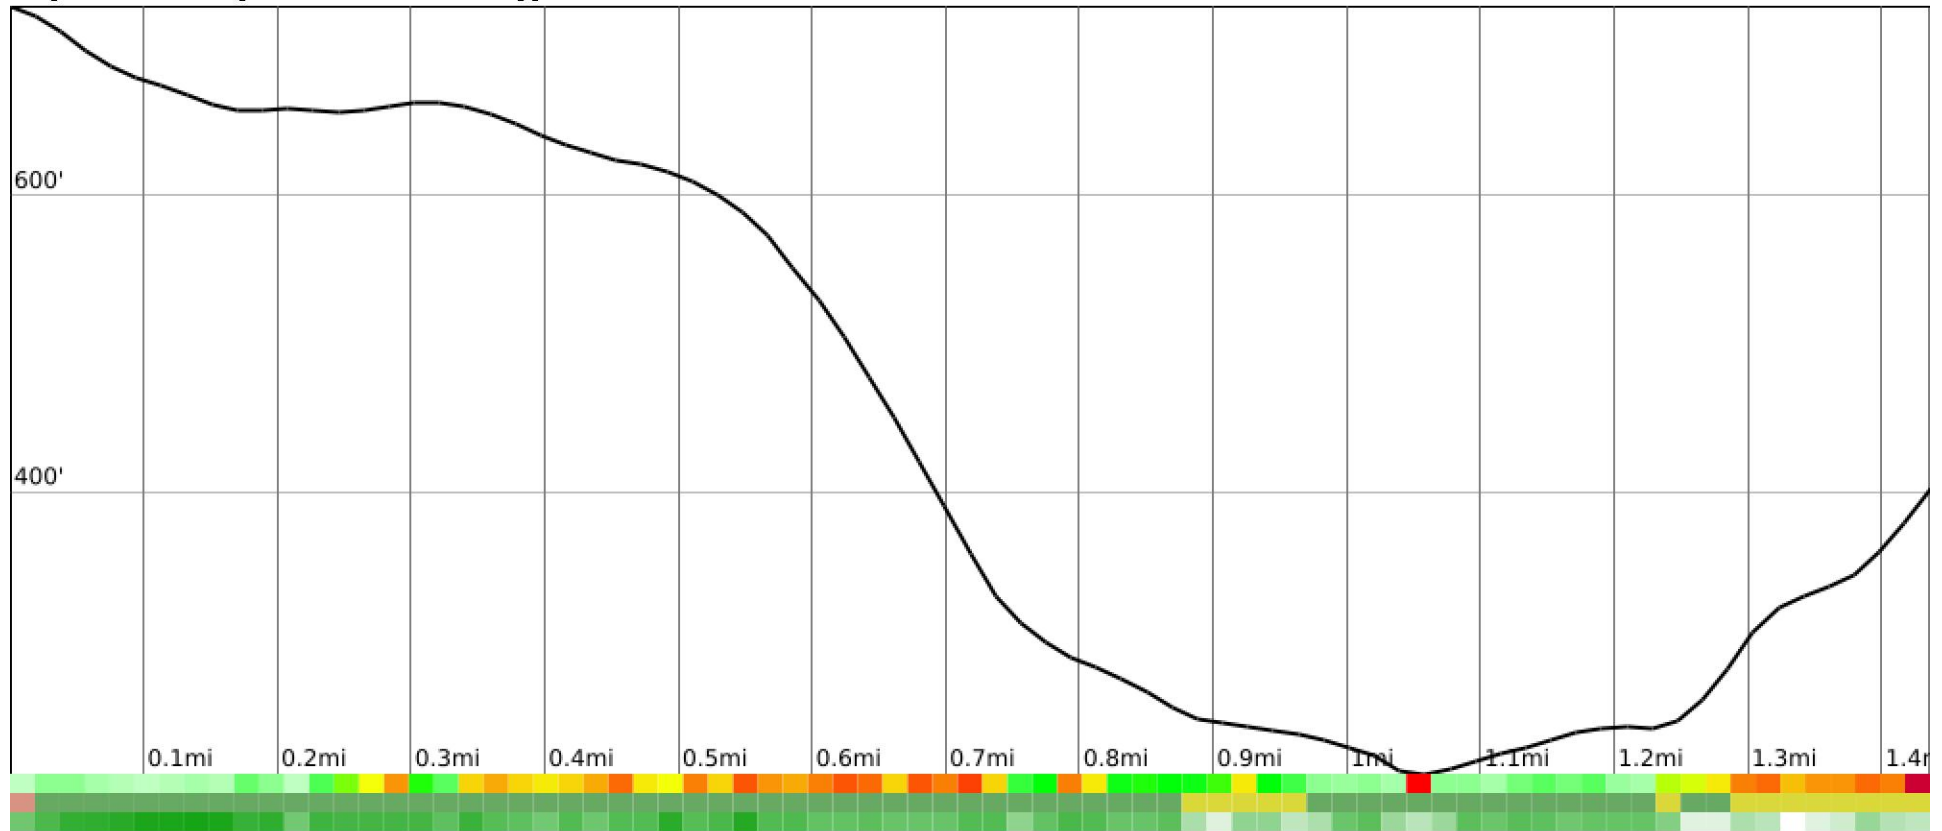

Measured Profile

range 207' to 728' gain 200' loss 528' exaggeration 5.8x

Slope Angle (top), Land Cover (middle), Tree Cover (bottom)

Elevation

Min 210'
Avg 444'
Max 728'
Delta 519'

Slope

Min 5°
Avg 22°
Max 43°

Aspect

Tree Cover

Land Cover

Forest 81%
Crops 18%
Developed 1%