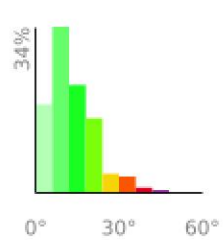

Measured Profile

range 5518' to 5873' gain 600' loss 610' exaggeration 19.5x

Slope Angle (top), Land Cover (middle), Tree Cover (bottom)

Elevation

Min 5520'
 Avg 5686'
 Max 5875'
 Delta 355'

Slope

Min 0°
 Avg 13°
 Max 42°

Aspect

Tree Cover

Land Cover

Forest 72%
 Grassland 17%
 Shrub 11%