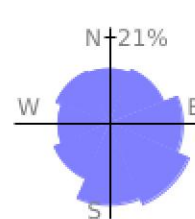

Measured Profile

range 5518' to 5873' gain 600' loss 610' exaggeration 19.5x

Slope Angle (top), Land Cover (middle), Tree Cover (bottom)

Elevation

Min 5520'
 Avg 5686'
 Max 5875'
 Delta 355'

Slope

Min 0°
 Avg 13°
 Max 42°

Aspect

Tree Cover

Land Cover

Forest 72%
 Grassland 17%
 Shrub 11%