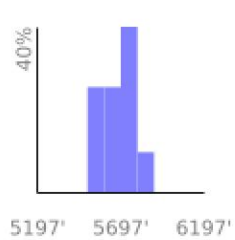

Measured Profile

range 5518' to 5873' gain 600' loss 610' exaggeration 19.5x

Slope Angle (top), Land Cover (middle), Tree Cover (bottom)

Elevation

Min 5520'
 Avg 5686'
 Max 5875'
 Delta 355'

Slope

Min 0°
 Avg 13°
 Max 42°

Aspect

Tree Cover

Land Cover

Forest 72%
 Grassland 17%
 Shrub 11%