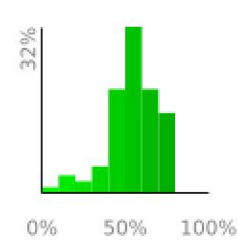

Measured Profile

range 5518' to 5873' gain 600' loss 610' exaggeration 19.5x

Slope Angle (top), Land Cover (middle), Tree Cover (bottom)

Elevation

Min 5520'
 Avg 5686'
 Max 5875'
 Delta 355'

Slope

Min 0°
 Avg 13°
 Max 42°

Aspect

Tree Cover

Land Cover

Forest 72%
 Grassland 17%
 Shrub 11%