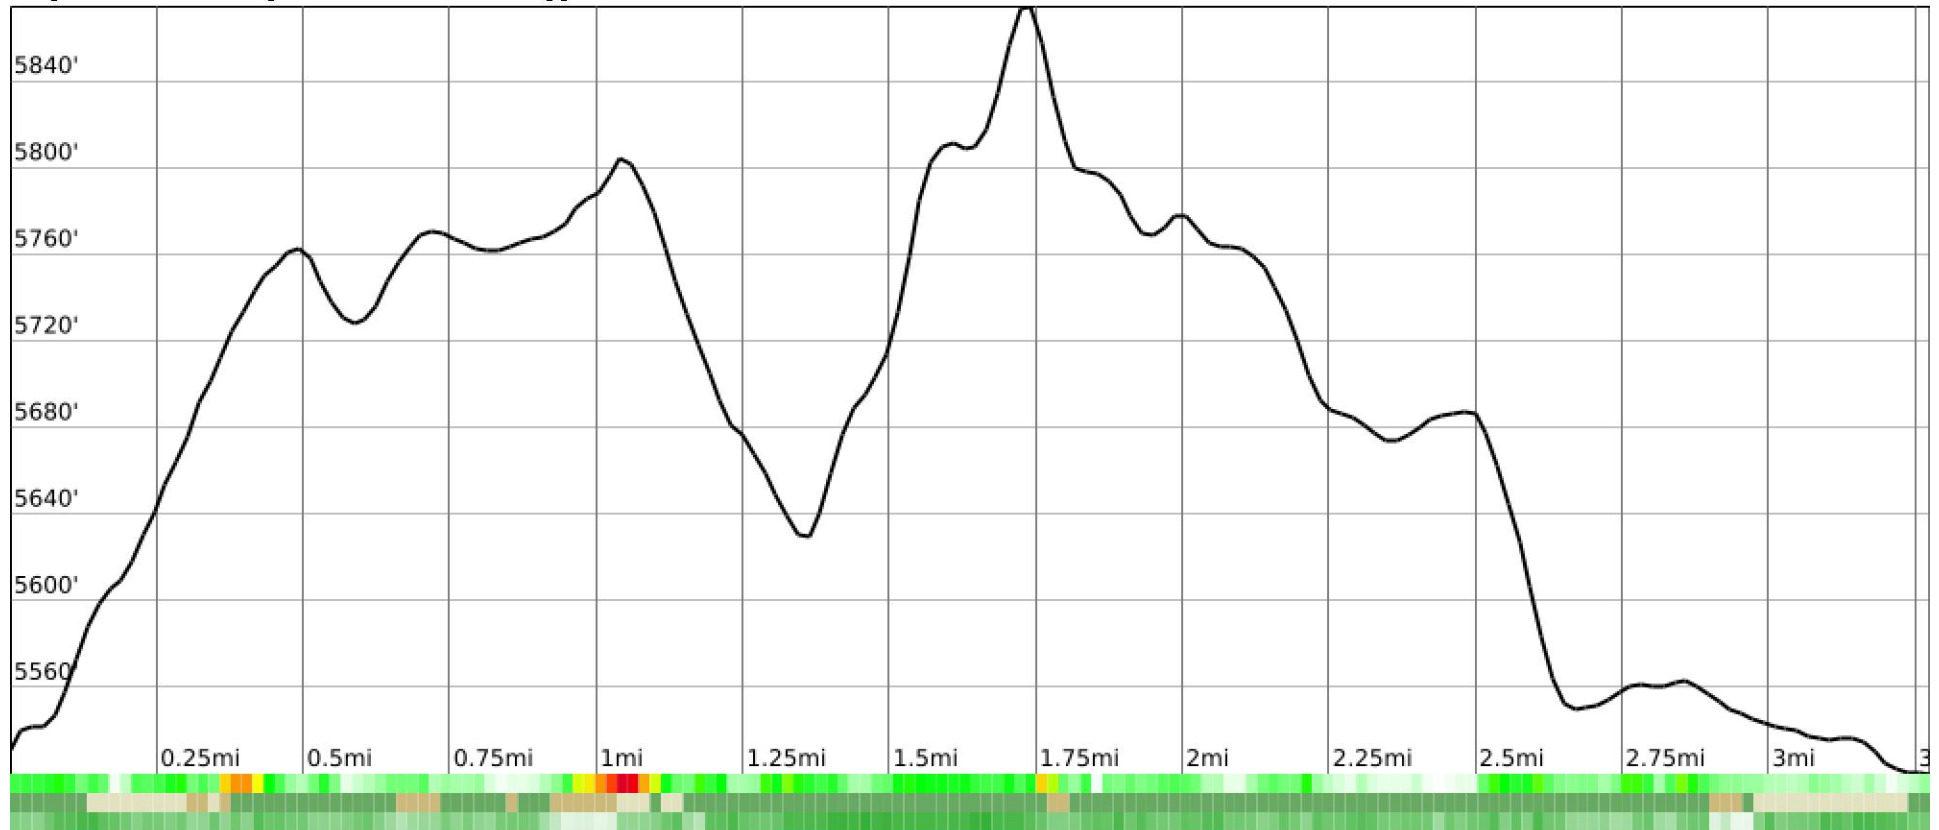

Measured Profile

range 5518' to 5873' gain 600' loss 610' exaggeration 19.5x

Slope Angle (top), Land Cover (middle), Tree Cover (bottom)

Elevation

Min 5520'
 Avg 5686'
 Max 5875'
 Delta 355'

Slope

Min 0°
 Avg 13°
 Max 42°

Aspect

Tree Cover

Land Cover

Forest 72%
 Grassland 17%
 Shrub 11%