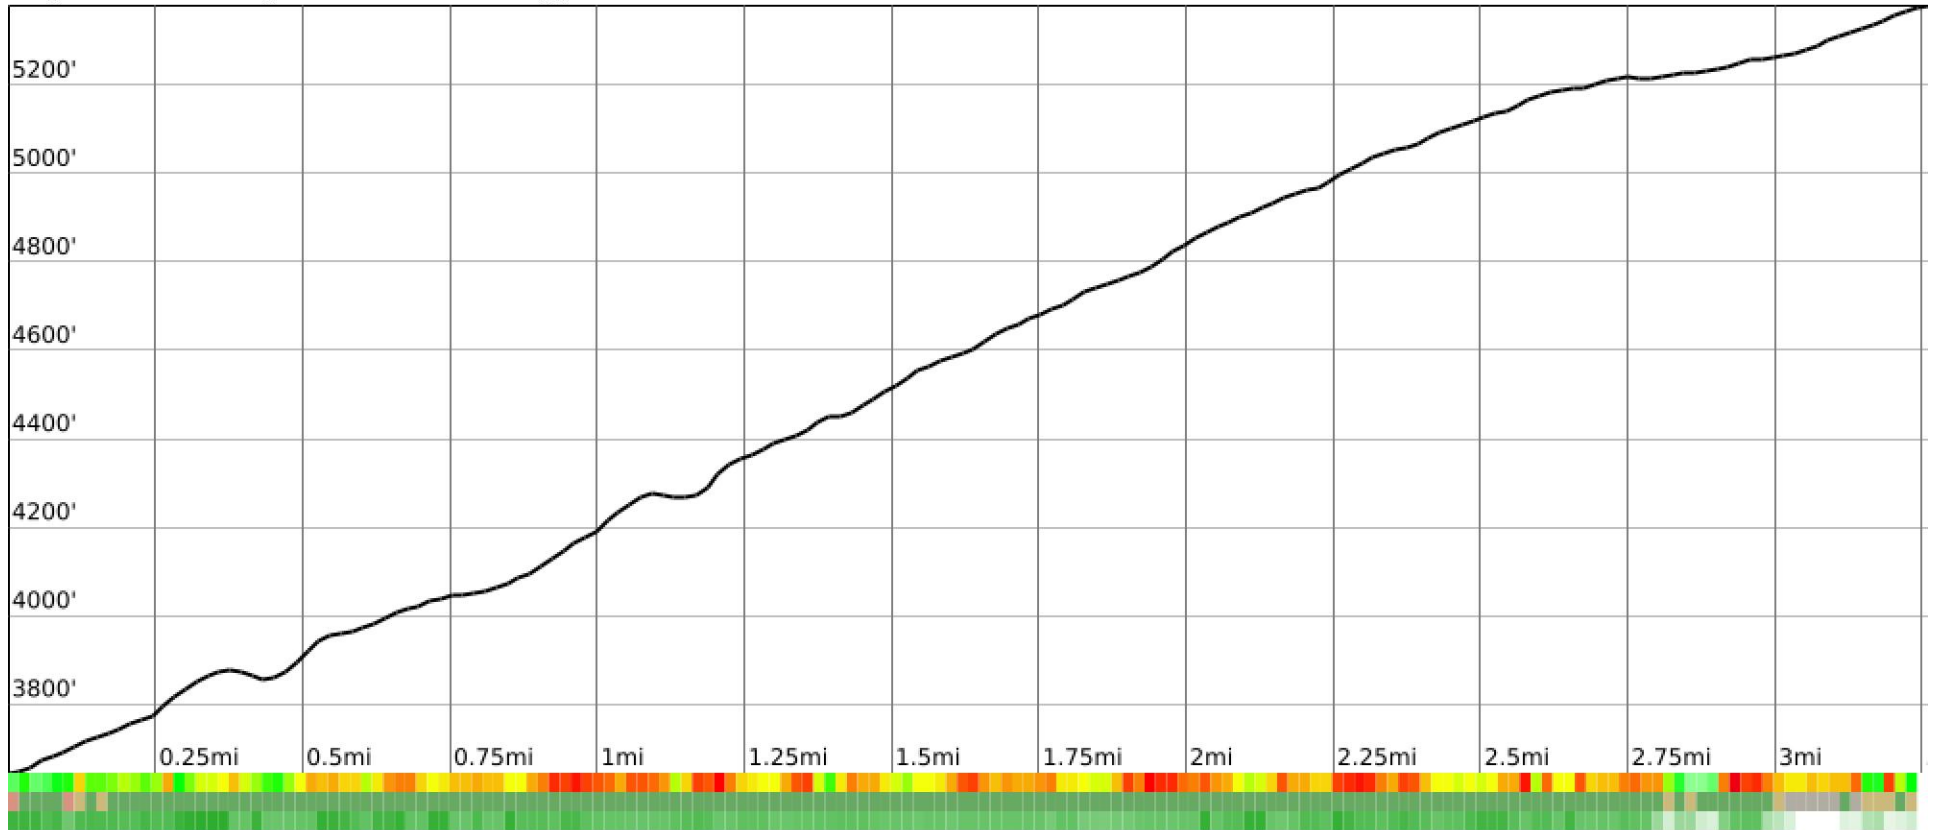

Measured Profile

range 3642' to 5381' gain 1765' loss 26' exaggeration 4.0x

Slope Angle (top), Land Cover (middle), Tree Cover (bottom)