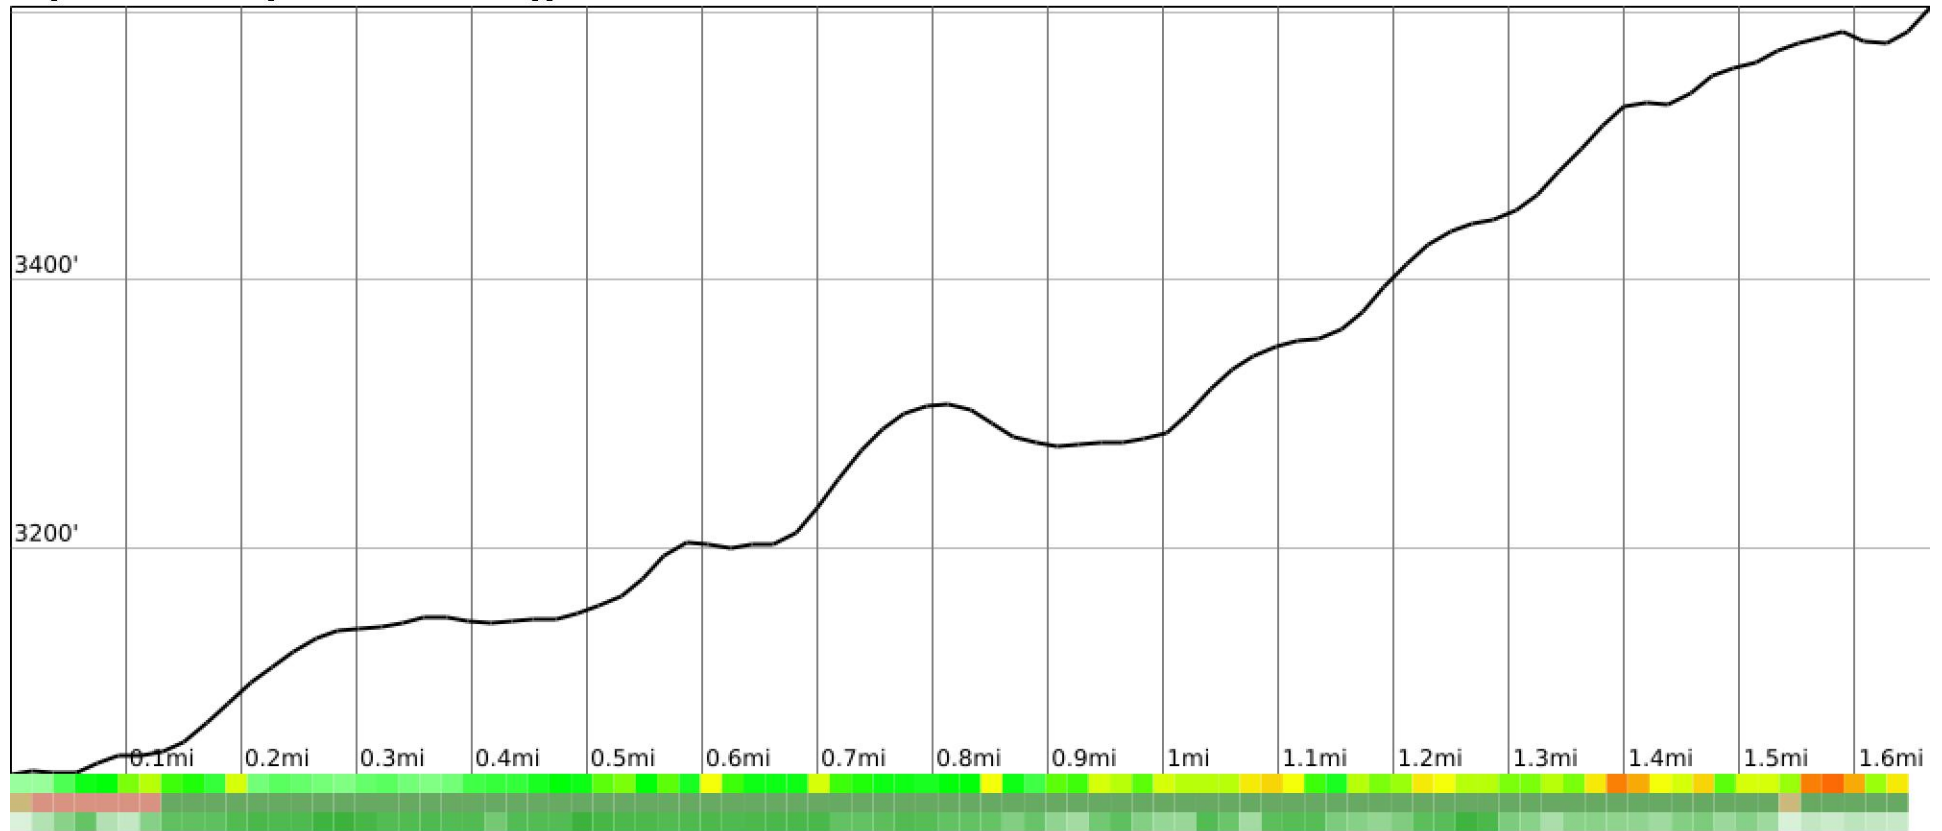

Measured Profile

range 3031' to 3602' gain 623' loss 49' exaggeration 6.1x

Slope Angle (top), Land Cover (middle), Tree Cover (bottom)