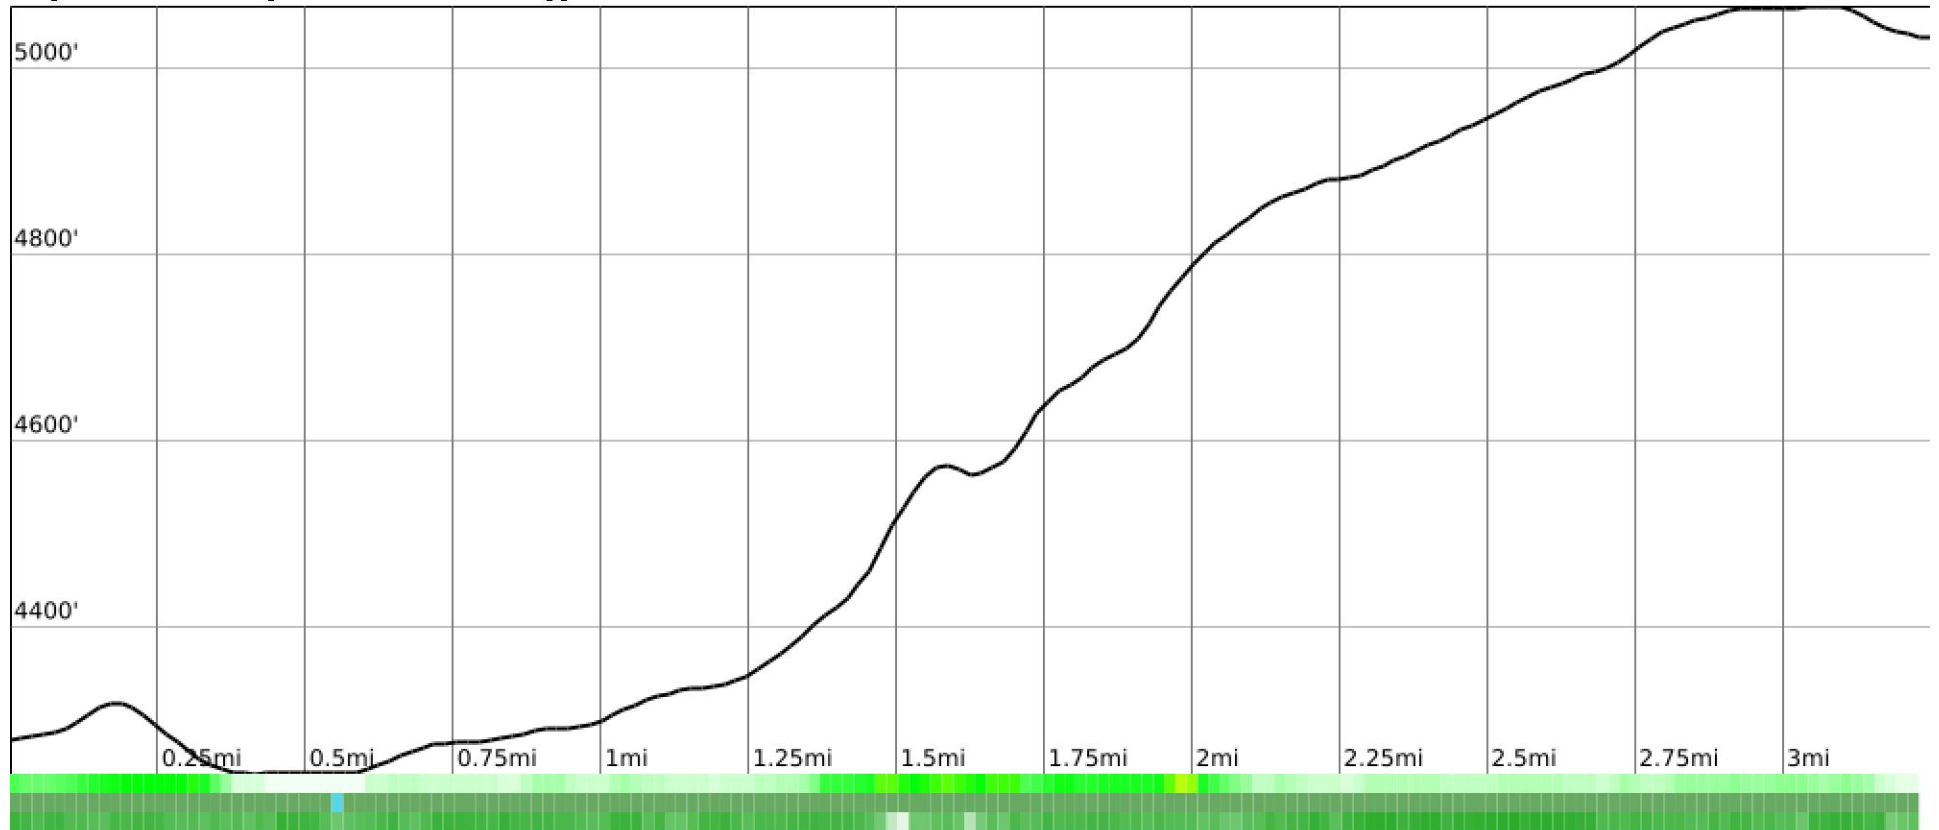

Measured Profile

range 4239' to 5066' gain 873' loss 118' exaggeration 8.3x

Slope Angle (top), Land Cover (middle), Tree Cover (bottom)