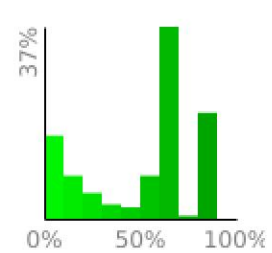

Measured Profile

range 3658' to 6572' gain 2913' loss 20' exaggeration 2.5x

Slope Angle (top), Land Cover (middle), Tree Cover (bottom)

Elevation

Min 3658'
 Avg 4963'
 Max 6572'
 Delta 2914'

Slope

Min 2°
 Avg 20°
 Max 53°

Aspect

Tree Cover

Land Cover

- Forest 55%
- Developed 24%
- Shrub 12%
- Grassland 7%
- Barren 3%