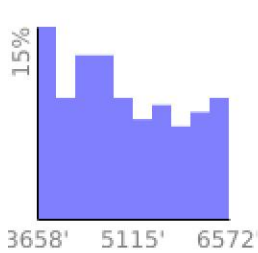

Measured Profile

range 3658' to 6572' gain 2913' loss 20' exaggeration 2.5x

Slope Angle (top), Land Cover (middle), Tree Cover (bottom)

Elevation

Min 3658'
 Avg 4963'
 Max 6572'
 Delta 2914'

Slope

Min 2°
 Avg 20°
 Max 53°

Aspect

Tree Cover

Land Cover

- Forest 55%
- Developed 24%
- Shrub 12%
- Grassland 7%
- Barren 3%