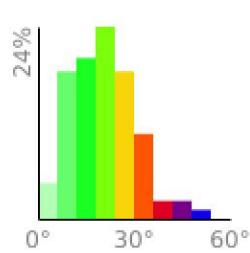

Measured Profile

range 3658' to 6572' gain 2913' loss 20' exaggeration 2.5x

Slope Angle (top), Land Cover (middle), Tree Cover (bottom)

Elevation

Min 3658'
 Avg 4963'
 Max 6572'
 Delta 2914'

Slope

Min 2°
 Avg 20°
 Max 53°

Aspect

Tree Cover

Land Cover

- Forest 55%
- Developed 24%
- Shrub 12%
- Grassland 7%
- Barren 3%