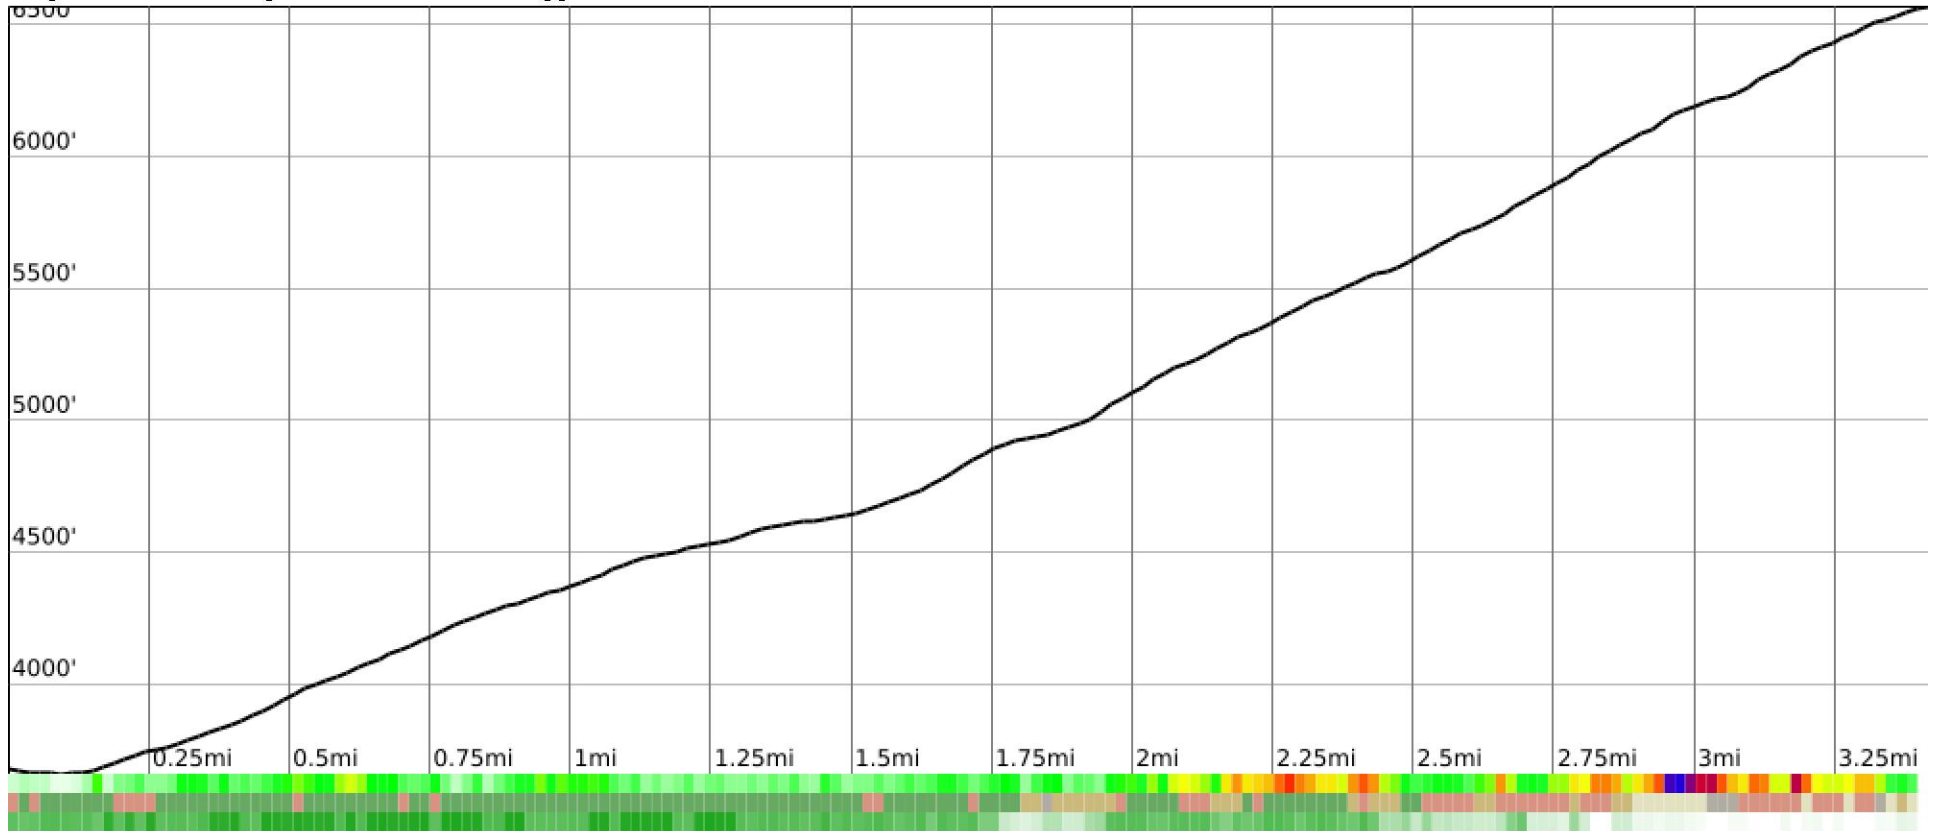

Measured Profile

range 3658' to 6572' gain 2913' loss 20' exaggeration 2.5x

Slope Angle (top), Land Cover (middle), Tree Cover (bottom)

Elevation

Min 3658'
 Avg 4963'
 Max 6572'
 Delta 2914'

Slope

Min 2°
 Avg 20°
 Max 53°

Aspect

Tree Cover

Land Cover

- Forest 55%
- Developed 24%
- Shrub 12%
- Grassland 7%
- Barren 3%