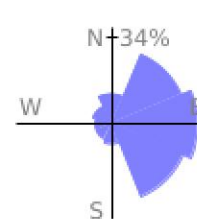

Measured Profile

range 3658' to 6572' gain 2913' loss 20' exaggeration 2.5x

Slope Angle (top), Land Cover (middle), Tree Cover (bottom)

Elevation

Min 3658'
 Avg 4963'
 Max 6572'
 Delta 2914'

Slope

Min 2°
 Avg 20°
 Max 53°

Aspect

Tree Cover

Land Cover

- Forest 55%
- Developed 24%
- Shrub 12%
- Grassland 7%
- Barren 3%