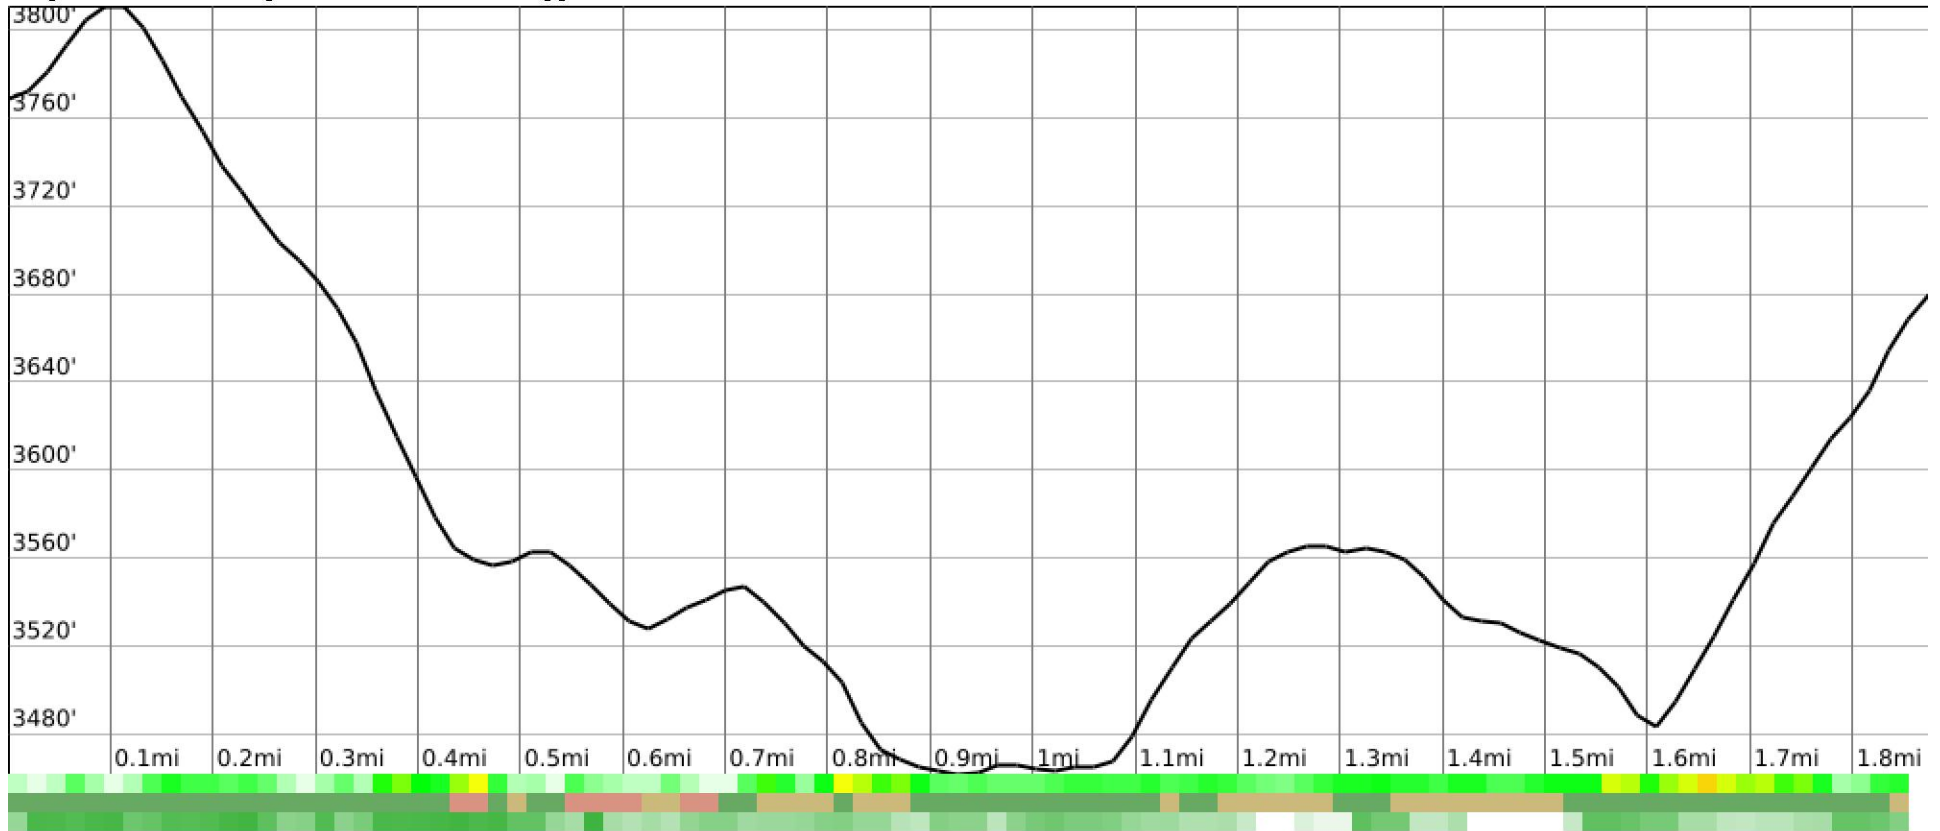

Measured Profile

range 3461' to 3809' gain 371' loss 459' exaggeration 11.3x

Slope Angle (top), Land Cover (middle), Tree Cover (bottom)

Min 3462'
 Avg 3577'
 Max 3811'
 Delta 349'

Min 2°
 Avg 15°
 Max 34°

Forest 64%
 Shrub 28%
 Developed 8%