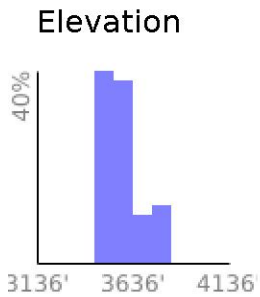

Measured Profile

range 3461' to 3809' gain 371' loss 459' exaggeration 11.3x

Slope Angle (top), Land Cover (middle), Tree Cover (bottom)

Min 3462'
 Avg 3577'
 Max 3811'
 Delta 349'

Min 2°
 Avg 15°
 Max 34°

Forest 64%
 Shrub 28%
 Developed 8%