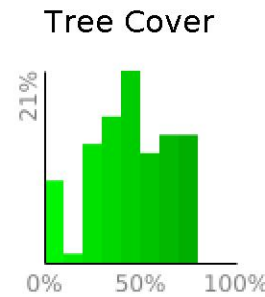

Measured Profile

range 3461' to 3809' gain 371' loss 459' exaggeration 11.3x

Slope Angle (top), Land Cover (middle), Tree Cover (bottom)

Min 3462'
 Avg 3577'
 Max 3811'
 Delta 349'

Min 2°
 Avg 15°
 Max 34°

Forest 64%
 Shrub 28%
 Developed 8%