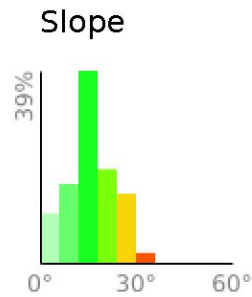

Measured Profile

range 3461' to 3809' gain 371' loss 459' exaggeration 11.3x

Slope Angle (top), Land Cover (middle), Tree Cover (bottom)

Min 3462'
 Avg 3577'
 Max 3811'
 Delta 349'

Min 2°
 Avg 15°
 Max 34°

Forest 64%
 Shrub 28%
 Developed 8%