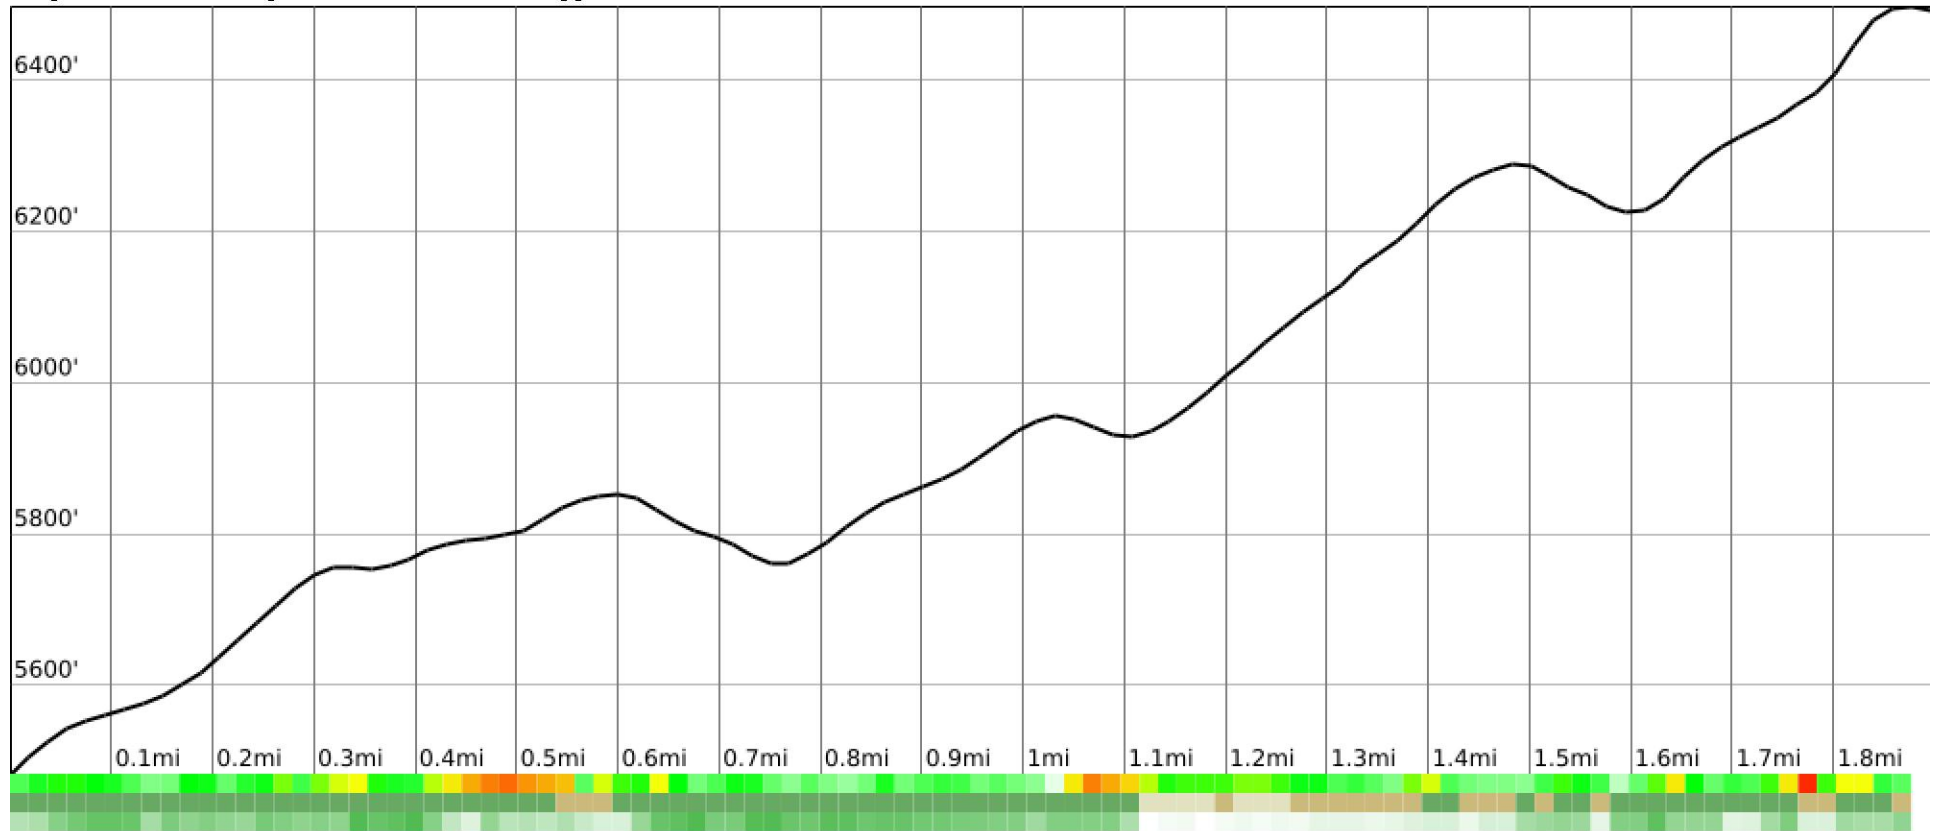

Measured Profile

range 5479' to 6496' gain 1198' loss 187' exaggeration 3.9x

Slope Angle (top), Land Cover (middle), Tree Cover (bottom)