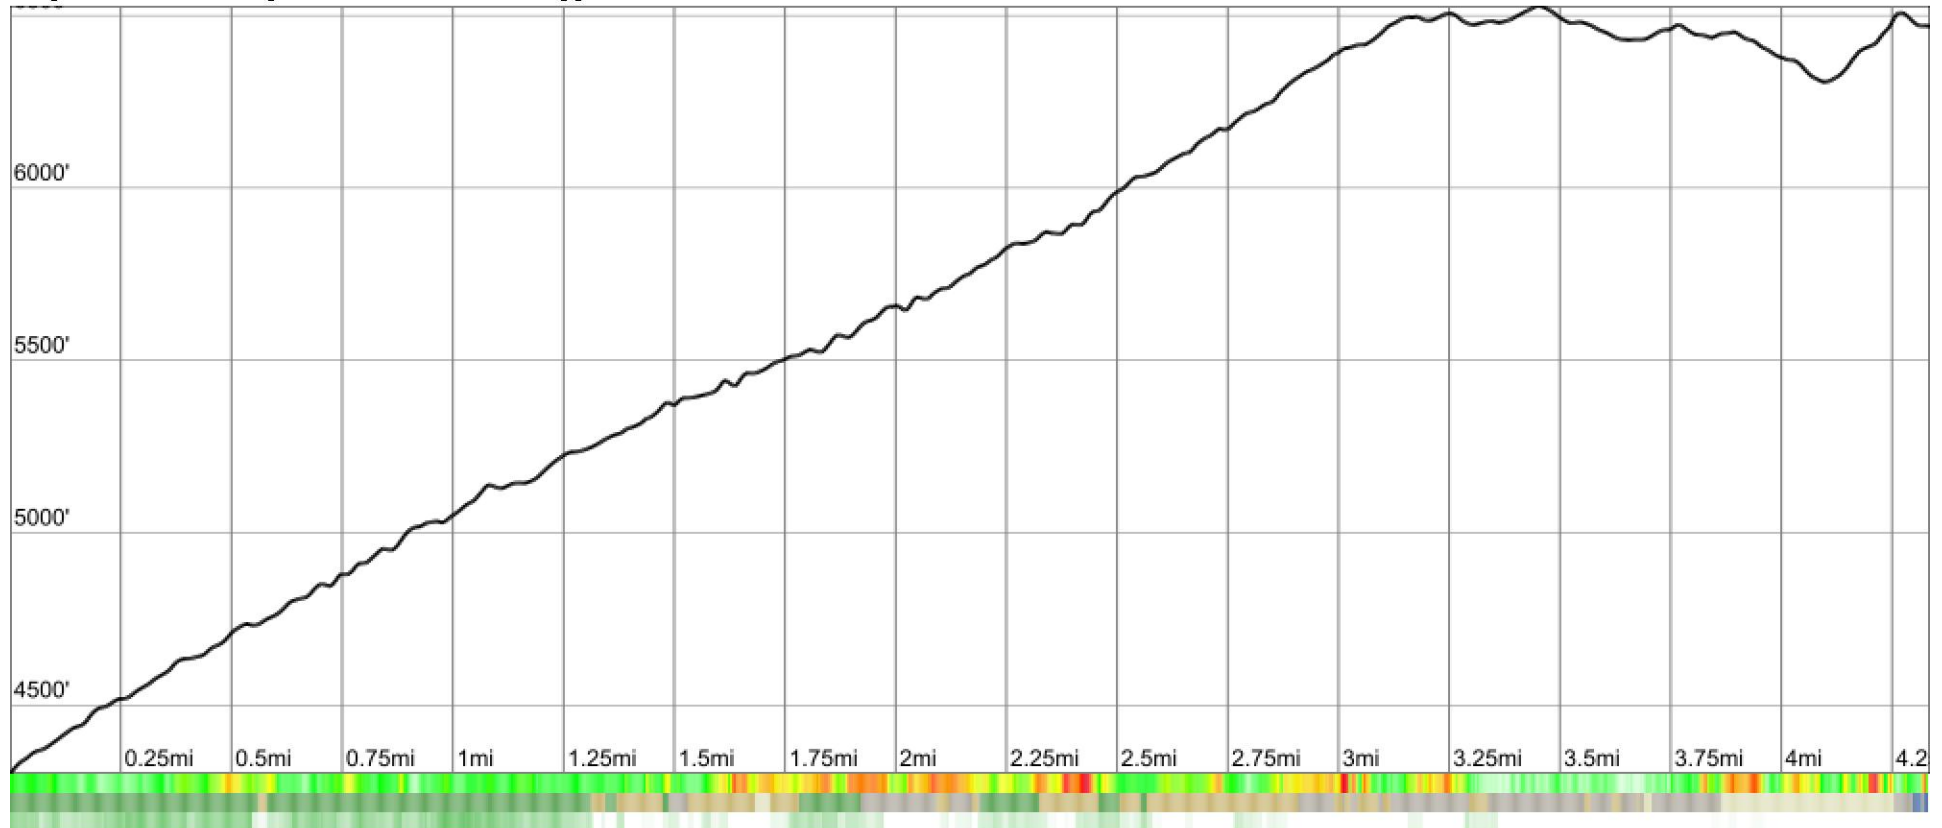

# Measured Profile

range 4298' to 6526' gain 2648' loss 479' exaggeration 4.1x

Slope Angle (top), Land Cover (middle), Tree Cover (bottom)