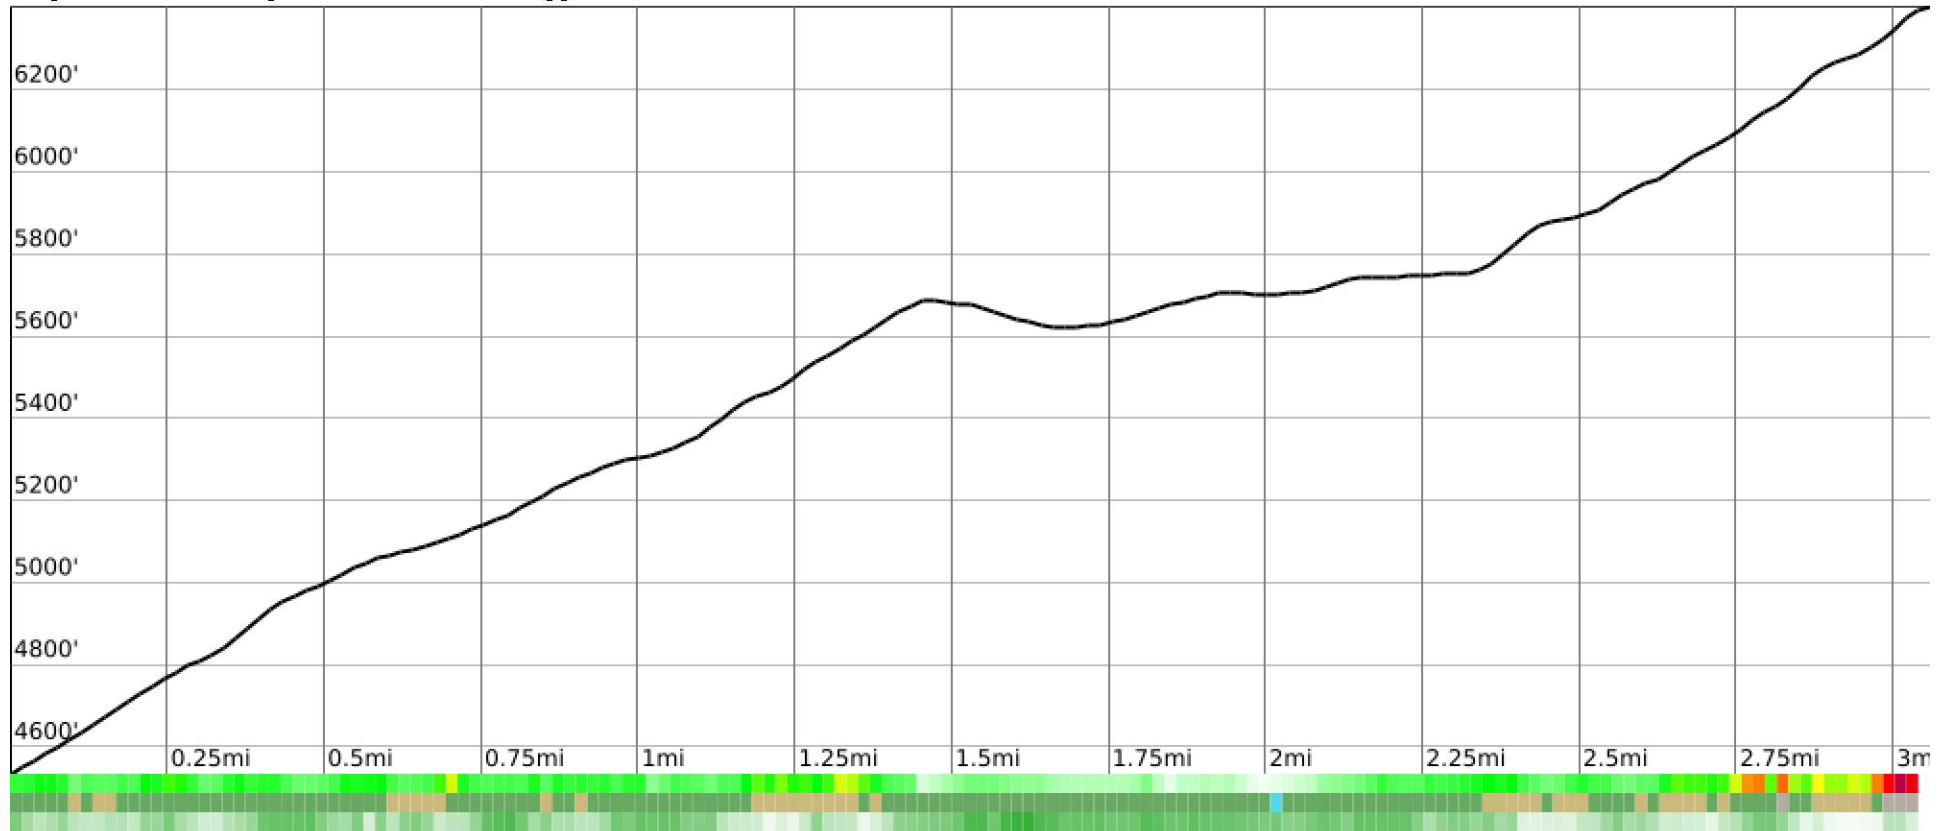

Measured Profile

range 4531' to 6404' gain 1942' loss 72' exaggeration 3.5x

Slope Angle (top), Land Cover (middle), Tree Cover (bottom)

Min 4534'
Avg 5509'
Max 6404'
Delta 1870'

Min 1°
Avg 16°
Max 47°

Land Cover

- Forest 72%
- Shrub 24%
- Barren 3%