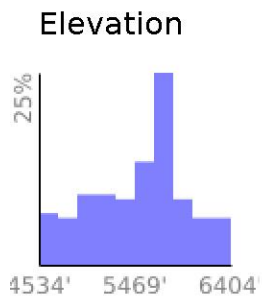

Measured Profile

range 4531' to 6404' gain 1942' loss 72' exaggeration 3.5x

Slope Angle (top), Land Cover (middle), Tree Cover (bottom)

Min 4534'
Avg 5509'
Max 6404'
Delta 1870'

Min 1°
Avg 16°
Max 47°

Land Cover

- Forest 72%
- Shrub 24%
- Barren 3%