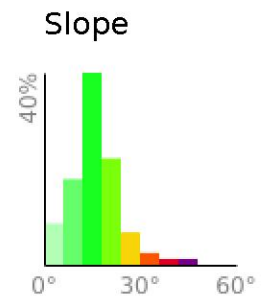

Measured Profile

range 4531' to 6404' gain 1942' loss 72' exaggeration 3.5x

Slope Angle (top), Land Cover (middle), Tree Cover (bottom)

Min 4534'
Avg 5509'
Max 6404'
Delta 1870'

Min 1°
Avg 16°
Max 47°

Land Cover

- Forest 72%
- Shrub 24%
- Barren 3%