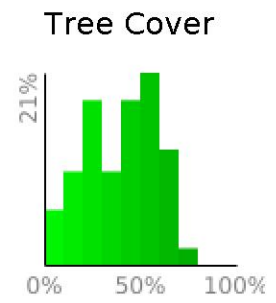

Measured Profile

range 4531' to 6404' gain 1942' loss 72' exaggeration 3.5x

Slope Angle (top), Land Cover (middle), Tree Cover (bottom)

Min 4534'
Avg 5509'
Max 6404'
Delta 1870'

Min 1°
Avg 16°
Max 47°

Land Cover

- Forest 72%
- Shrub 24%
- Barren 3%