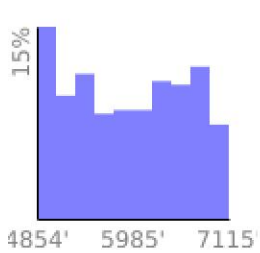

Measured Profile

range 4852' to 7113' gain 2303' loss 2320' exaggeration 6.3x

Slope Angle (top), Land Cover (middle), Tree Cover (bottom)

Elevation

Min 4854'
Avg 5927'
Max 7115'
Delta 2261'

Slope

Min 4°
Avg 25°
Max 50°

Aspect

Tree Cover

Land Cover

- Forest 44%
- Shrub 24%
- Grassland 22%
- Barren 6%
- Developed 4%