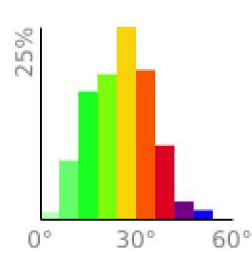

Measured Profile

range 4852' to 7113' gain 2303' loss 2320' exaggeration 6.3x

Slope Angle (top), Land Cover (middle), Tree Cover (bottom)

Elevation

Min 4854'
Avg 5927'
Max 7115'
Delta 2261'

Slope

Min 4°
Avg 25°
Max 50°

Aspect

Tree Cover

Land Cover

- Forest 44%
- Shrub 24%
- Grassland 22%
- Barren 6%
- Developed 4%