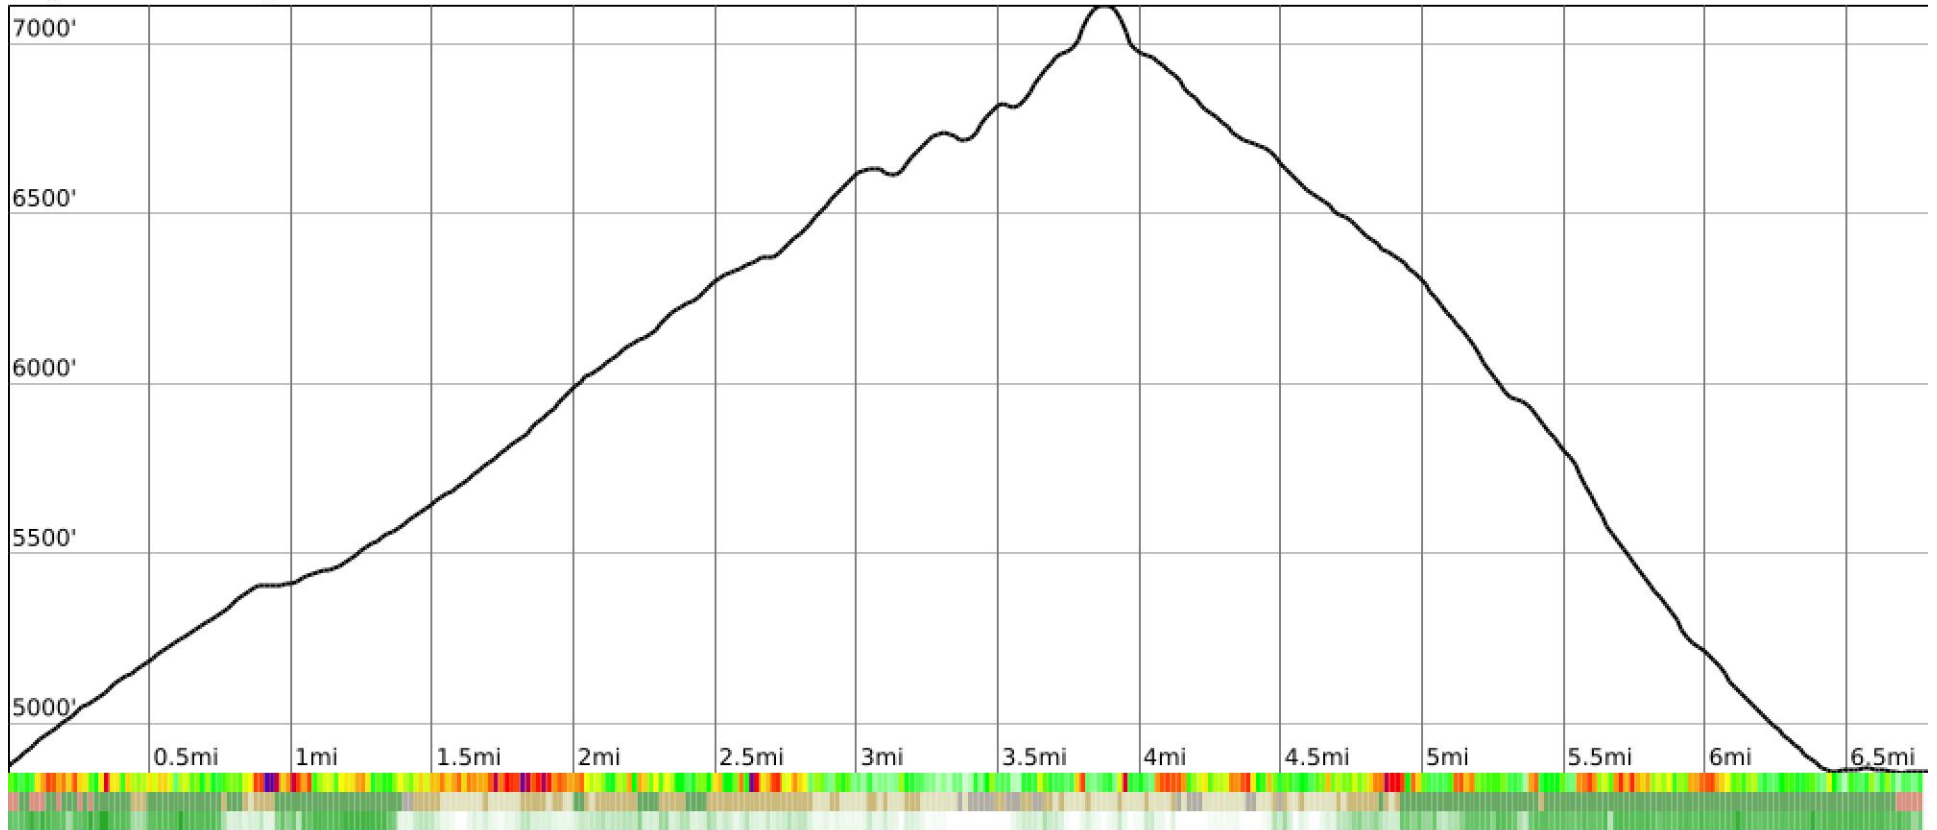

Measured Profile

range 4852' to 7113' gain 2303' loss 2320' exaggeration 6.3x

Slope Angle (top), Land Cover (middle), Tree Cover (bottom)

Elevation

Min 4854'
Avg 5927'
Max 7115'
Delta 2261'

Slope

Min 4°
Avg 25°
Max 50°

Aspect

Tree Cover

Land Cover

- Forest 44%
- Shrub 24%
- Grassland 22%
- Barren 6%
- Developed 4%