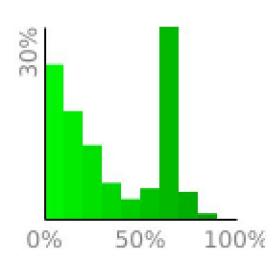

Measured Profile

range 4852' to 7113' gain 2303' loss 2320' exaggeration 6.3x

Slope Angle (top), Land Cover (middle), Tree Cover (bottom)

Elevation

Min 4854'
Avg 5927'
Max 7115'
Delta 2261'

Slope

Min 4°
Avg 25°
Max 50°

Aspect

Tree Cover

Land Cover

- Forest 44%
- Shrub 24%
- Grassland 22%
- Barren 6%
- Developed 4%