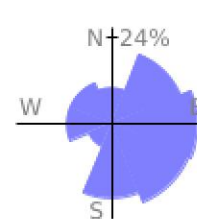

Measured Profile

range 4852' to 7113' gain 2303' loss 2320' exaggeration 6.3x

Slope Angle (top), Land Cover (middle), Tree Cover (bottom)

Elevation

Min 4854'
Avg 5927'
Max 7115'
Delta 2261'

Slope

Min 4°
Avg 25°
Max 50°

Aspect

Tree Cover

Land Cover

- Forest 44%
- Shrub 24%
- Grassland 22%
- Barren 6%
- Developed 4%