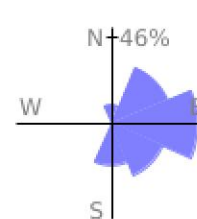

Measured Profile

range 4813' to 4865' gain 16' loss 66' exaggeration 34.9x

Elevation

Min 4813'
Avg 4845'
Max 4866'
Delta 53'

Slope

Min 7°
Avg 18°
Max 33°

Aspect

Tree Cover

Land Cover

Forest 88%
Developed 13%