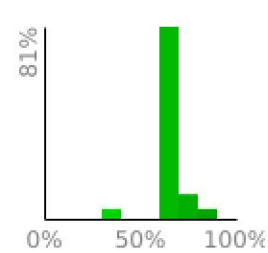

Tree Cover

Land Cover

Forest 88%
Developed 13%