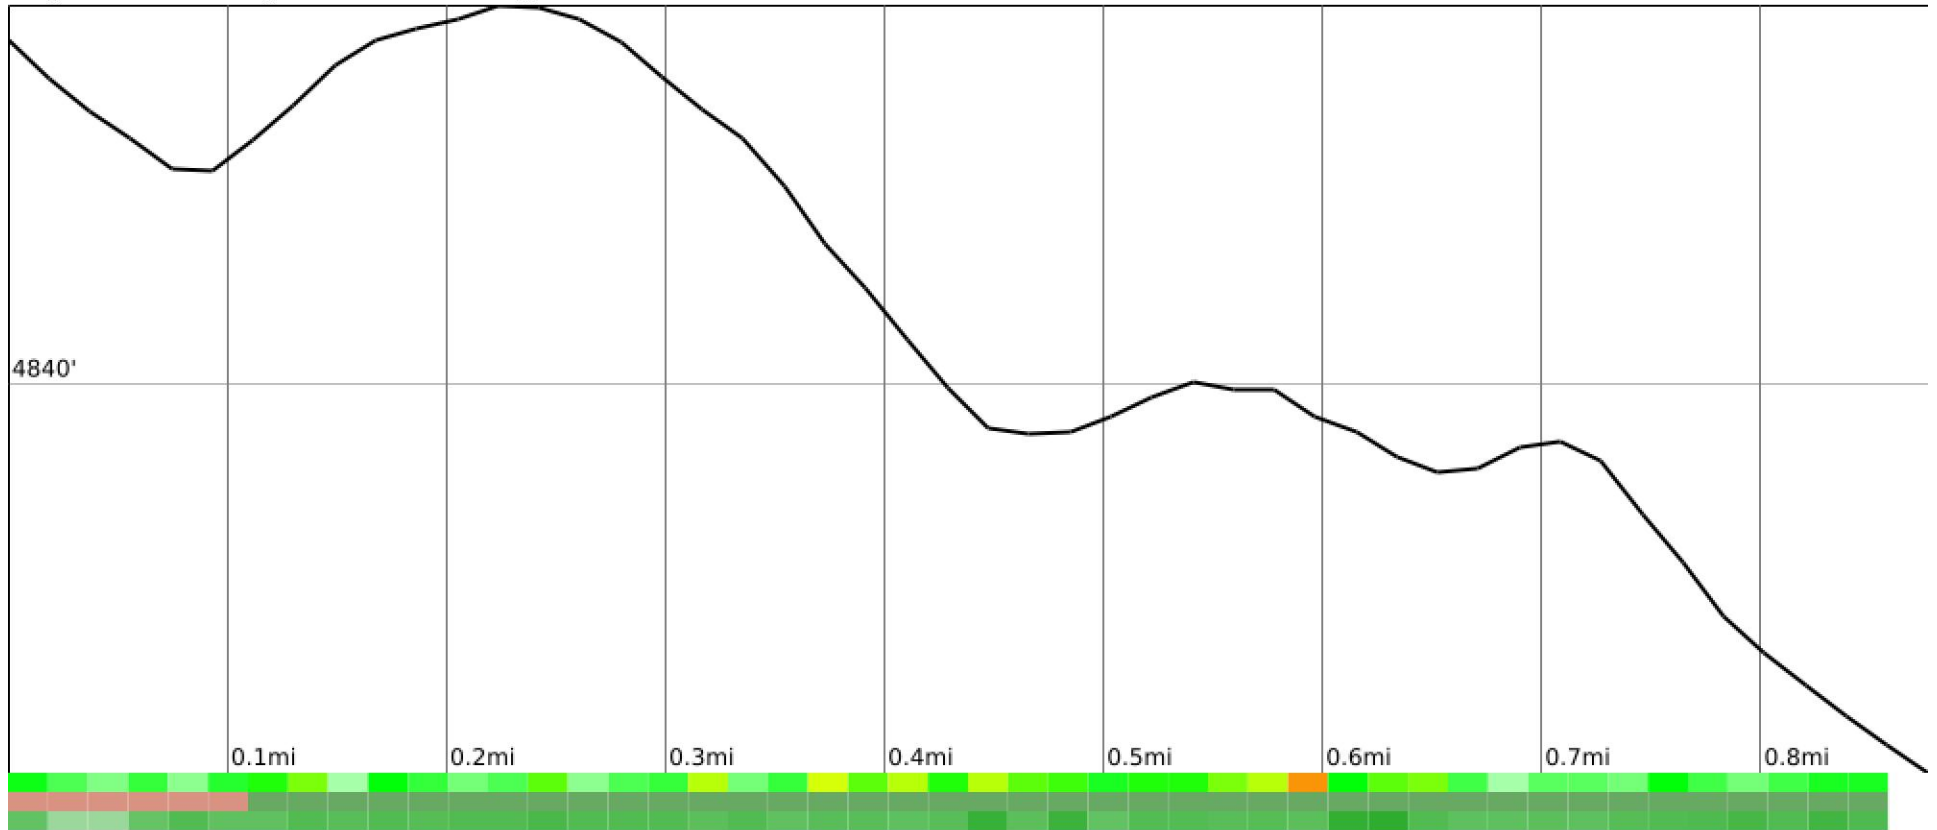

# Measured Profile

range 4813' to 4865' gain 16' loss 66' exaggeration 34.9x

Slope Angle (top), Land Cover (middle), Tree Cover (bottom)

## Elevation

Min 4813'  
Avg 4845'  
Max 4866'  
Delta 53'

## Slope

Min 7°  
Avg 18°  
Max 33°

## Tree Cover