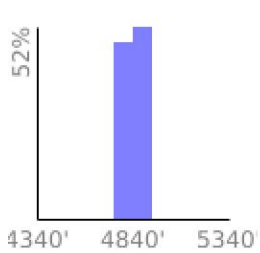

# Measured Profile

range 4813' to 4865' gain 16' loss 66' exaggeration 34.9x

Slope Angle (top), Land Cover (middle), Tree Cover (bottom)

## Elevation

Min 4813'  
Avg 4845'  
Max 4866'  
Delta 53'

## Slope

Min 7°  
Avg 18°  
Max 33°