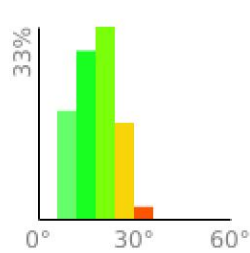

# Measured Profile

range 4813' to 4865' gain 16' loss 66' exaggeration 34.9x

Slope Angle (top), Land Cover (middle), Tree Cover (bottom)

## Elevation

Min 4813'  
Avg 4845'  
Max 4866'  
Delta 53'

## Slope

Min 7°  
Avg 18°  
Max 33°