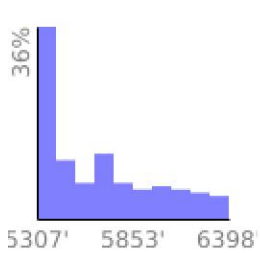

Measured Profile

range 5305' to 6398' gain 1132' loss 112' exaggeration 6.0x

Slope Angle (top), Land Cover (middle), Tree Cover (bottom)

Elevation

Min 5307'
 Avg 5665'
 Max 6398'
 Delta 1091'

Slope

Min 2°
 Avg 24°
 Max 44°

Aspect

Tree Cover

Land Cover

- Shrub 61%
- Forest 30%
- Grassland 4%
- Water 3%
- Barren 2%