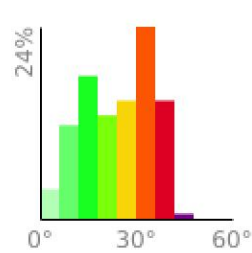

Measured Profile

range 5305' to 6398' gain 1132' loss 112' exaggeration 6.0x

Slope Angle (top), Land Cover (middle), Tree Cover (bottom)

Elevation

Min 5307'
 Avg 5665'
 Max 6398'
 Delta 1091'

Slope

Min 2°
 Avg 24°
 Max 44°

Aspect

Tree Cover

Land Cover

- Shrub 61%
- Forest 30%
- Grassland 4%
- Water 3%
- Barren 2%