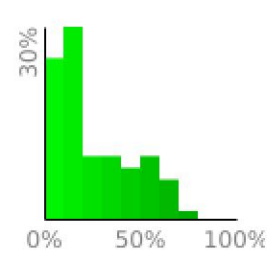

Measured Profile

range 5305' to 6398' gain 1132' loss 112' exaggeration 6.0x

Slope Angle (top), Land Cover (middle), Tree Cover (bottom)

Elevation

Min 5307'
 Avg 5665'
 Max 6398'
 Delta 1091'

Slope

Min 2°
 Avg 24°
 Max 44°

Aspect

Tree Cover

Land Cover

- Shrub 61%
- Forest 30%
- Grassland 4%
- Water 3%
- Barren 2%