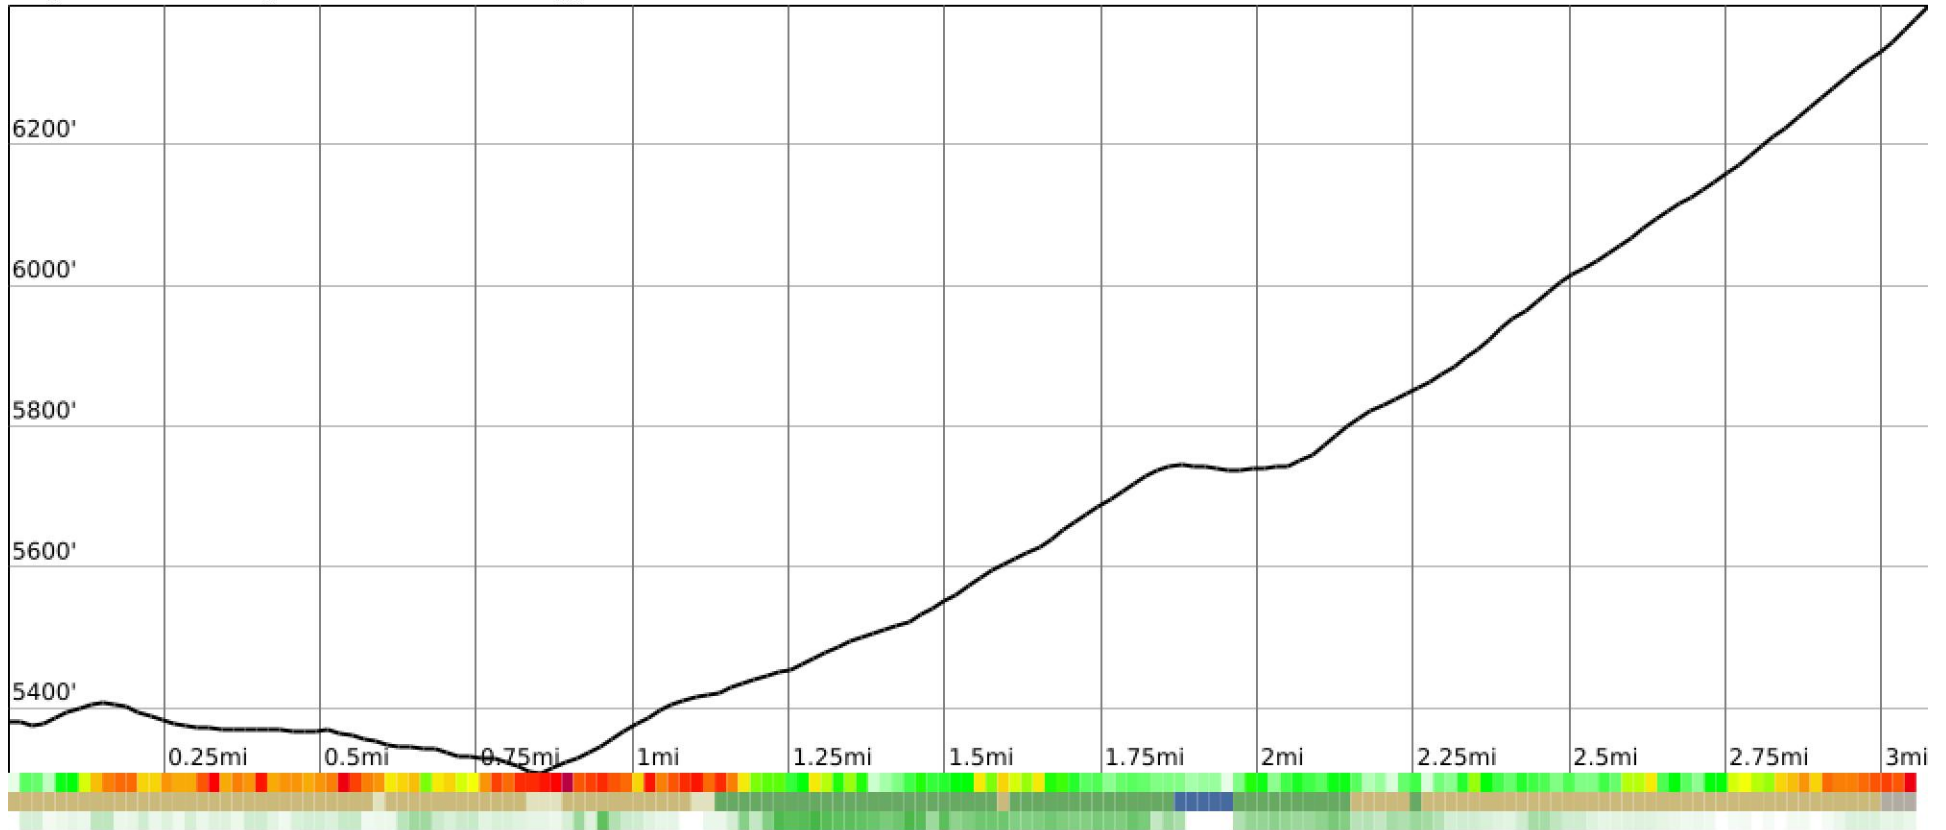

Measured Profile

range 5305' to 6398' gain 1132' loss 112' exaggeration 6.0x

Slope Angle (top), Land Cover (middle), Tree Cover (bottom)

Elevation

Min 5307'
 Avg 5665'
 Max 6398'
 Delta 1091'

Slope

Min 2°
 Avg 24°
 Max 44°

Aspect

Tree Cover

Land Cover

- Shrub 61%
- Forest 30%
- Grassland 4%
- Water 3%
- Barren 2%