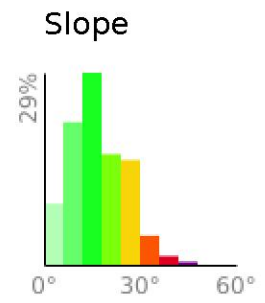

Measured Profile

range 5840' to 6814' gain 1572' loss 1083' exaggeration 9.1x

Slope Angle (top), Land Cover (middle), Tree Cover (bottom)

Min 5842'
Avg 6253'
Max 6814'
Delta 972'

Min 2°
Avg 16°
Max 43°

Land Cover

- Forest 68%
- Shrub 19%
- Barren 13%