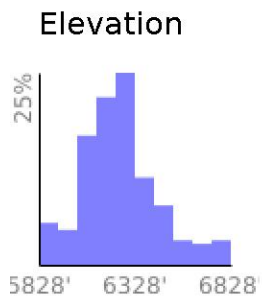

Measured Profile

range 5840' to 6814' gain 1572' loss 1083' exaggeration 9.1x

Slope Angle (top), Land Cover (middle), Tree Cover (bottom)

Min 5842'
Avg 6253'
Max 6814'
Delta 972'

Min 2°
Avg 16°
Max 43°

Land Cover

- Forest 68%
- Shrub 19%
- Barren 13%