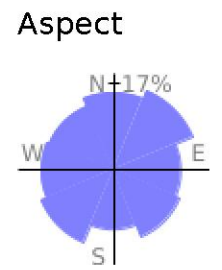

Measured Profile

range 5840' to 6814' gain 1572' loss 1083' exaggeration 9.1x

Slope Angle (top), Land Cover (middle), Tree Cover (bottom)

Min 5842'
Avg 6253'
Max 6814'
Delta 972'

Min 2°
Avg 16°
Max 43°

Land Cover

- Forest 68%
- Shrub 19%
- Barren 13%