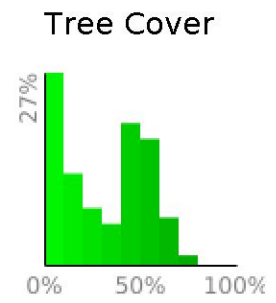

Measured Profile

range 5840' to 6814' gain 1572' loss 1083' exaggeration 9.1x

Slope Angle (top), Land Cover (middle), Tree Cover (bottom)

Min 5842'
Avg 6253'
Max 6814'
Delta 972'

Min 2°
Avg 16°
Max 43°

Land Cover

- Forest 68%
- Shrub 19%
- Barren 13%