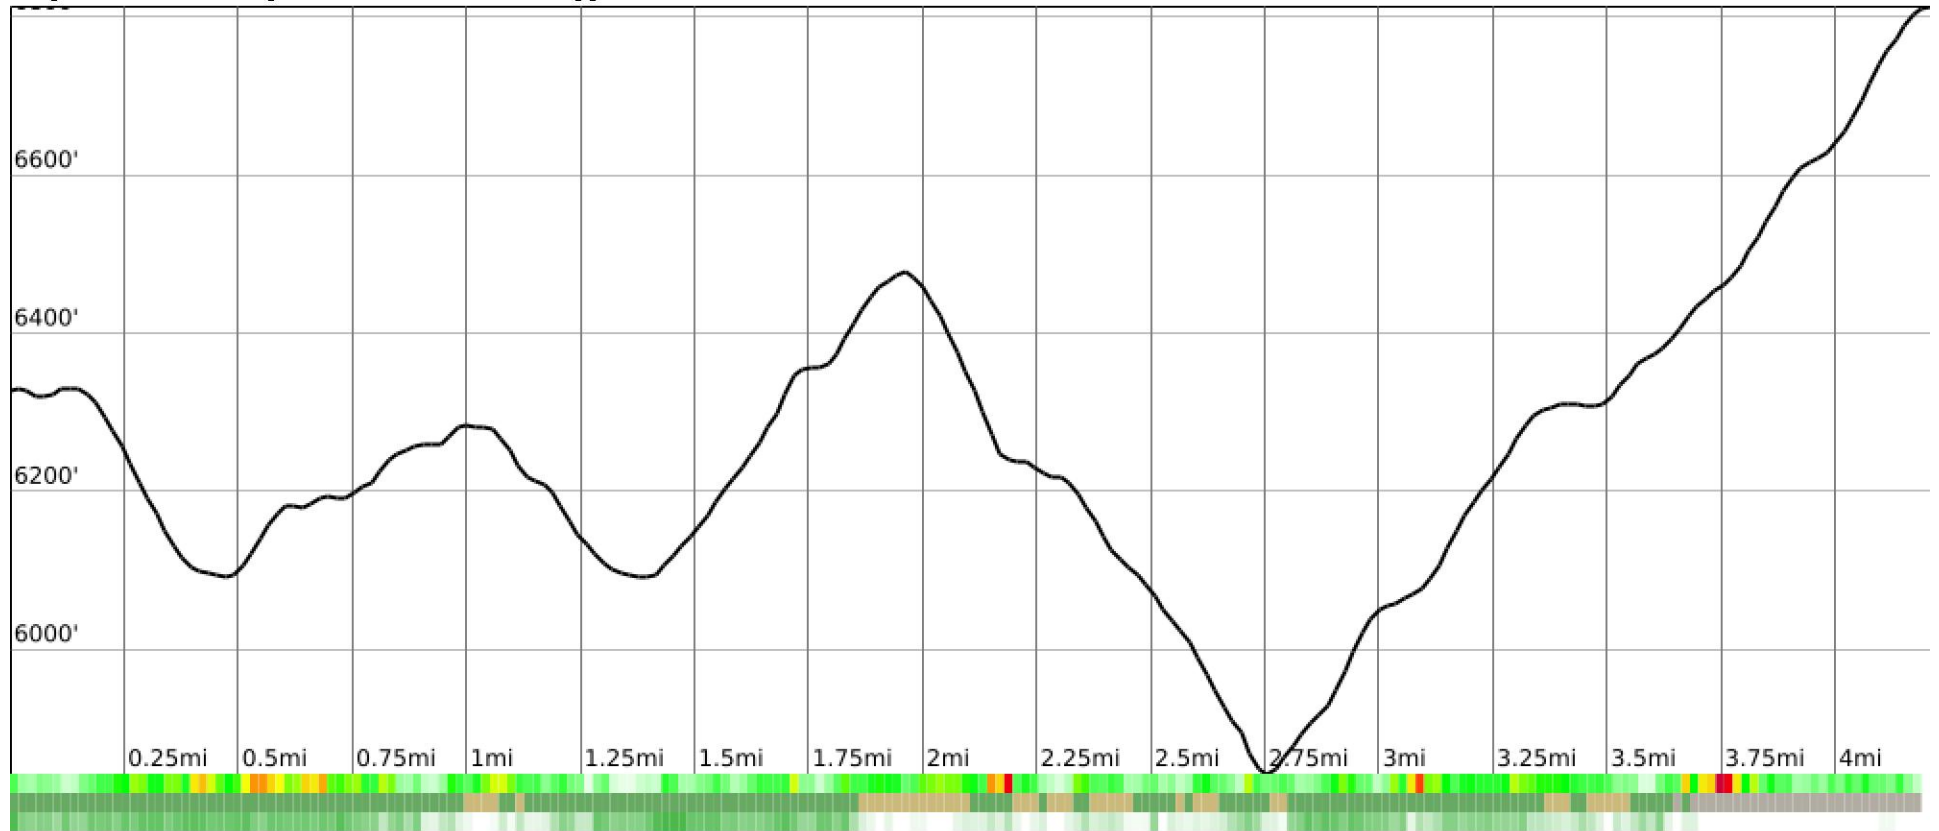

Measured Profile

range 5840' to 6814' gain 1572' loss 1083' exaggeration 9.1x

Slope Angle (top), Land Cover (middle), Tree Cover (bottom)

Min 5842'
Avg 6253'
Max 6814'
Delta 972'

Min 2°
Avg 16°
Max 43°

Land Cover

- Forest 68%
- Shrub 19%
- Barren 13%