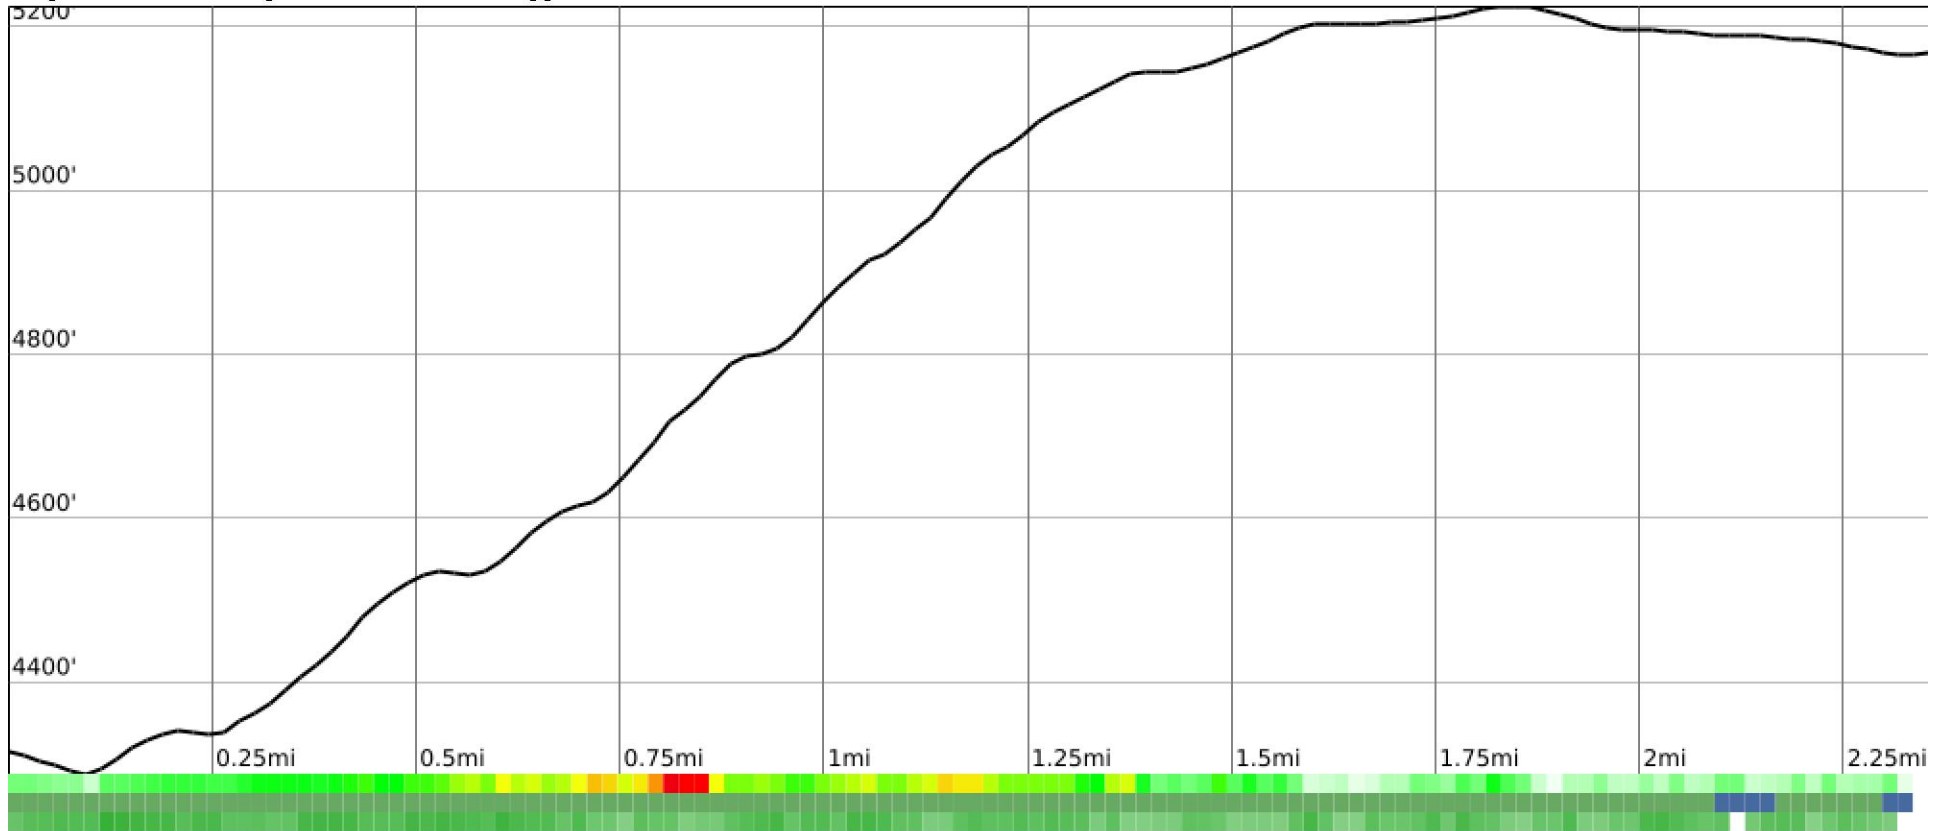

Measured Profile

range 4288' to 5223' gain 948' loss 95' exaggeration 5.3x

Slope Angle (top), Land Cover (middle), Tree Cover (bottom)