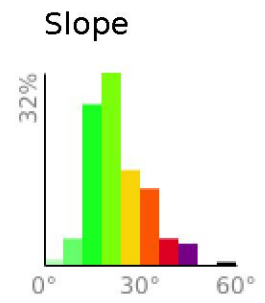

Measured Profile

range 3652' to 6066' gain 2438' loss 20' exaggeration 3.8x

Slope Angle (top), Land Cover (middle), Tree Cover (bottom)

Min 3652'
Avg 4667'
Max 6068'
Delta 2416'

Min 4°
Avg 23°
Max 58°

Land Cover