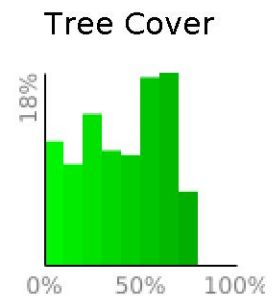

Measured Profile

range 3652' to 6066' gain 2438' loss 20' exaggeration 3.8x

Slope Angle (top), Land Cover (middle), Tree Cover (bottom)

Min 3652'
Avg 4667'
Max 6068'
Delta 2416'

Min 4°
Avg 23°
Max 58°

Land Cover