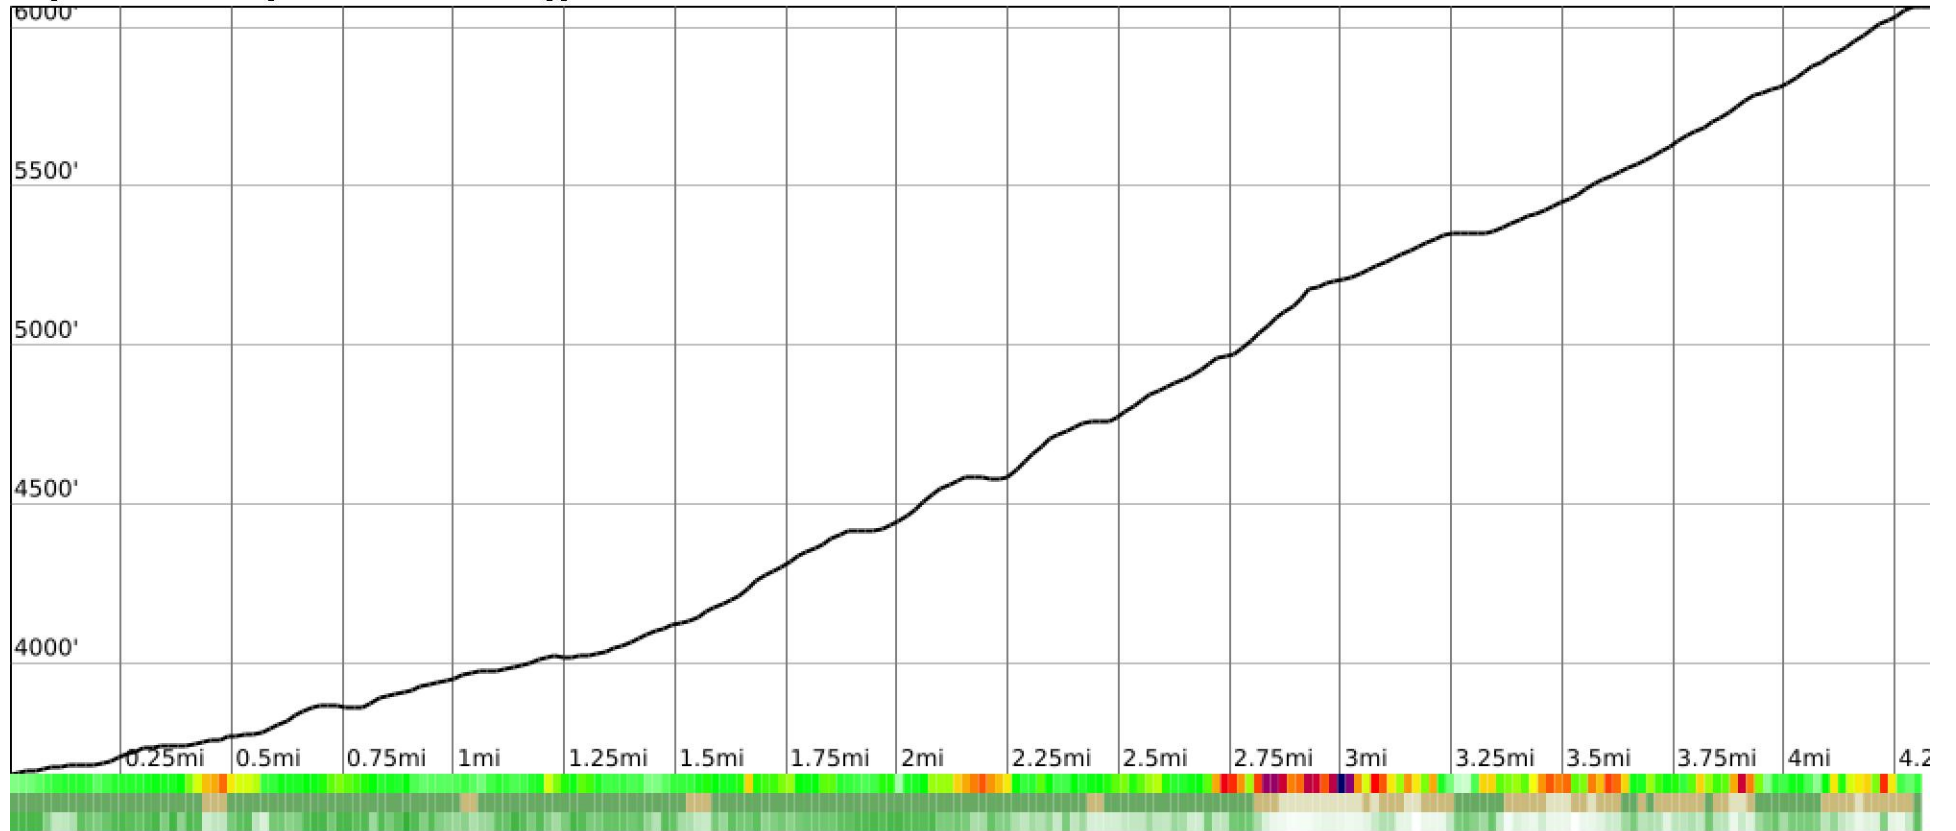

Measured Profile

range 3652' to 6066' gain 2438' loss 20' exaggeration 3.8x

Slope Angle (top), Land Cover (middle), Tree Cover (bottom)

Min 3652'
Avg 4667'
Max 6068'
Delta 2416'

Min 4°
Avg 23°
Max 58°

Land Cover

- Forest 69%
- Shrub 22%
- Grassland 9%