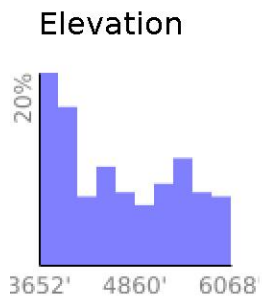

Measured Profile

range 3652' to 6066' gain 2438' loss 20' exaggeration 3.8x

Slope Angle (top), Land Cover (middle), Tree Cover (bottom)

Min 3652'
Avg 4667'
Max 6068'
Delta 2416'

Min 4°
Avg 23°
Max 58°

Land Cover

- Forest 69%
- Shrub 22%
- Grassland 9%