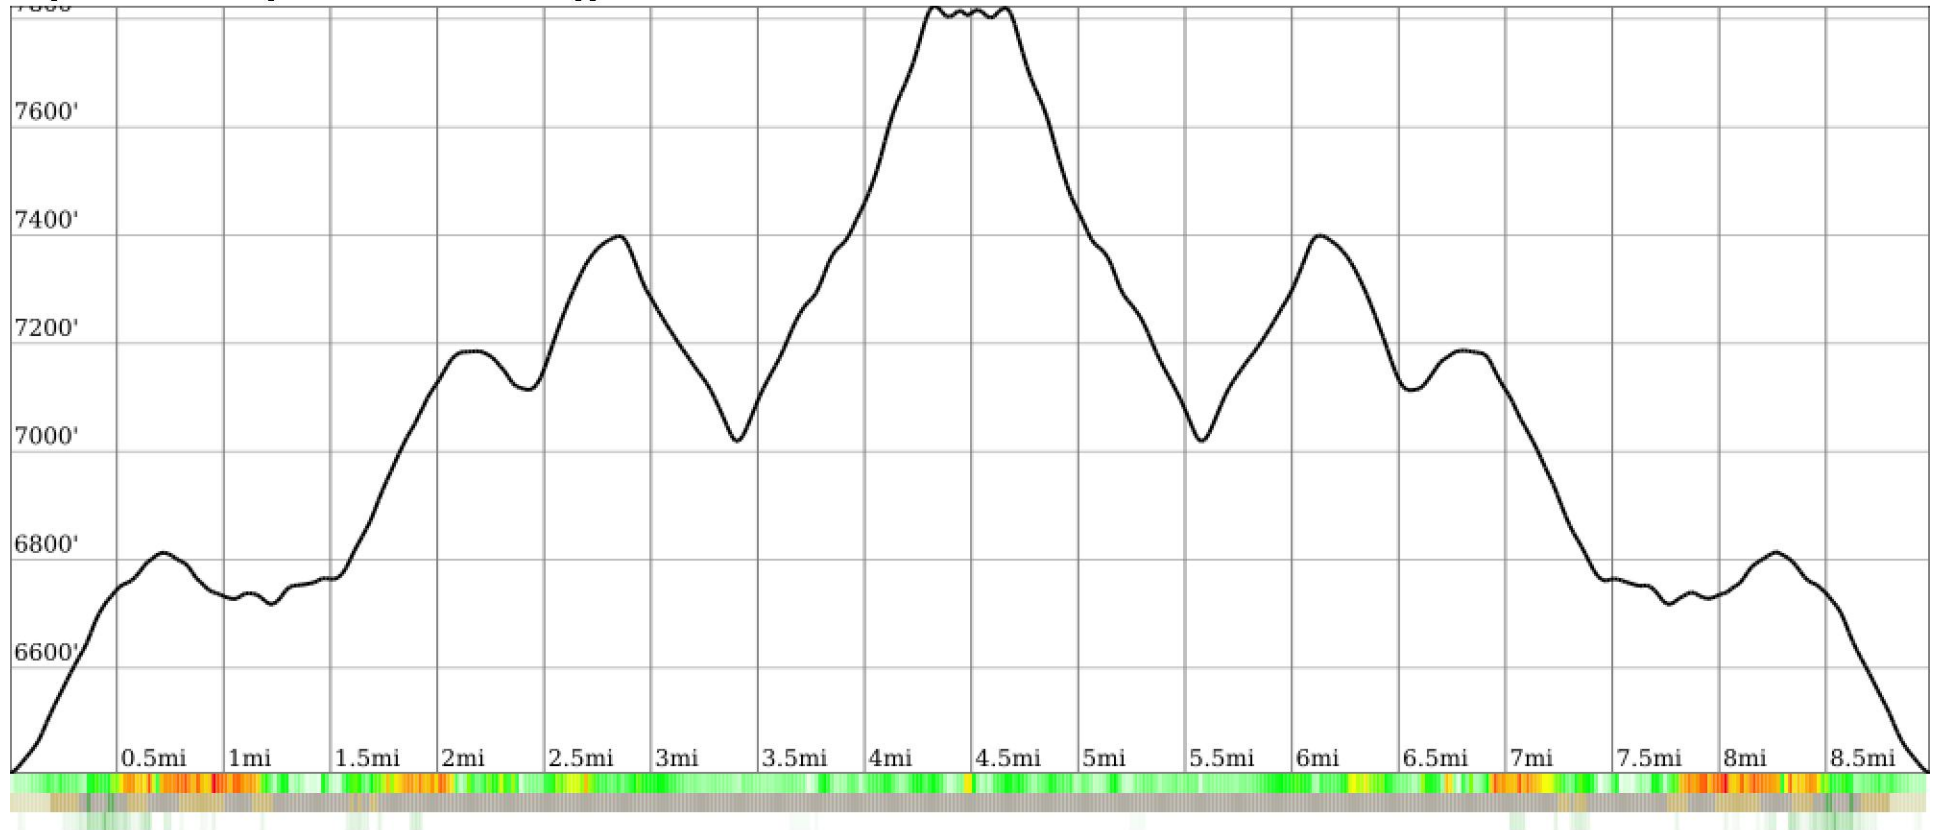

Measured Profile

range 6401' to 7822' gain 2585' loss 2585' exaggeration 13.4x

Slope Angle (top), Land Cover (middle), Tree Cover (bottom)

Min 6404'
 Avg 7065'
 Max 7824'
 Delta 1420'

Min 1°
 Avg 17°
 Max 41°

Land Cover

- Barren 81%
- Shrub 14%
- Grassland 4%
- Forest 1%