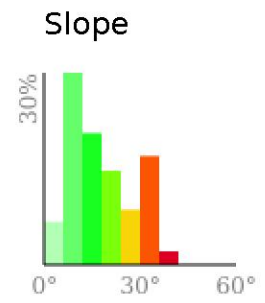

Measured Profile

range 6401' to 7822' gain 2585' loss 2585' exaggeration 13.4x

Slope Angle (top), Land Cover (middle), Tree Cover (bottom)

Min 6404'
 Avg 7065'
 Max 7824'
 Delta 1420'

Min 1°
 Avg 17°
 Max 41°

Land Cover

- Barren 81%
- Shrub 14%
- Grassland 4%
- Forest 1%