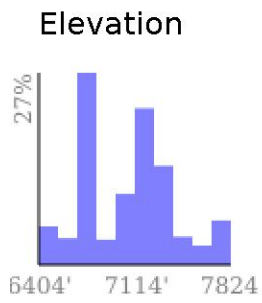

Measured Profile

range 6401' to 7822' gain 2585' loss 2585' exaggeration 13.4x

Slope Angle (top), Land Cover (middle), Tree Cover (bottom)

Min 6404'
 Avg 7065'
 Max 7824'
 Delta 1420'

Min 1°
 Avg 17°
 Max 41°

Land Cover

- Barren 81%
- Shrub 14%
- Grassland 4%
- Forest 1%