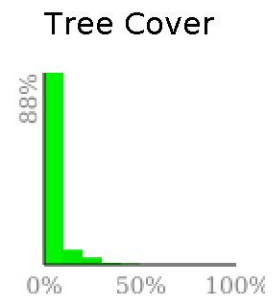

Measured Profile

range 6401' to 7822' gain 2585' loss 2585' exaggeration 13.4x

Slope Angle (top), Land Cover (middle), Tree Cover (bottom)

Min 6404'
 Avg 7065'
 Max 7824'
 Delta 1420'

Min 1°
 Avg 17°
 Max 41°

Land Cover

- Barren 81%
- Shrub 14%
- Grassland 4%
- Forest 1%