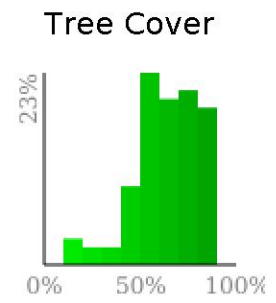

Measured Profile

range 3622' to 4915' gain 1293' loss 3' exaggeration 2.9x

Slope Angle (top), Land Cover (middle), Tree Cover (bottom)

Min 3624'
Avg 4254'
Max 4915'
Delta 1291'

Min 6°
Avg 29°
Max 50°

Land Cover

- Forest 96%
- Shrub 4%