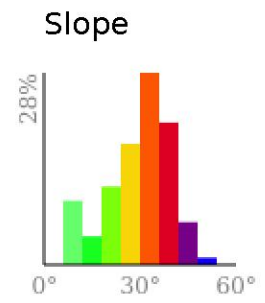

Measured Profile

range 3622' to 4915' gain 1293' loss 3' exaggeration 2.9x

Slope Angle (top), Land Cover (middle), Tree Cover (bottom)

Min 3624'
Avg 4254'
Max 4915'
Delta 1291'

Min 6°
Avg 29°
Max 50°

Land Cover

- Forest 96%
- Shrub 4%