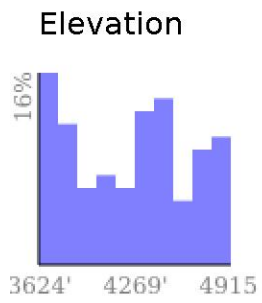

Measured Profile

range 3622' to 4915' gain 1293' loss 3' exaggeration 2.9x

Slope Angle (top), Land Cover (middle), Tree Cover (bottom)

Min 3624'
Avg 4254'
Max 4915'
Delta 1291'

Min 6°
Avg 29°
Max 50°

Land Cover

- Forest 96%
- Shrub 4%