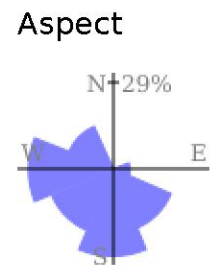

Measured Profile

range 3622' to 4915' gain 1293' loss 3' exaggeration 2.9x

Slope Angle (top), Land Cover (middle), Tree Cover (bottom)

Min 3624'
Avg 4254'
Max 4915'
Delta 1291'

Min 6°
Avg 29°
Max 50°

Land Cover