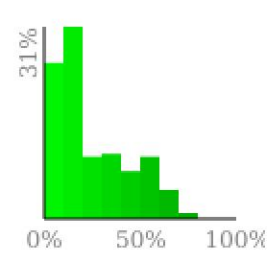

Measured Profile

range 5354' to 6411' gain 1995' loss 1946' exaggeration 16.2x

Slope Angle (top), Land Cover (middle), Tree Cover (bottom)

Elevation

Min 5355'
 Avg 5810'
 Max 6411'
 Delta 1056'

Slope

Min 0°
 Avg 23°
 Max 47°

Aspect

Tree Cover

Land Cover

- Shrub 64%
- Forest 28%
- Grassland 4%
- Water 2%
- Barren 1%