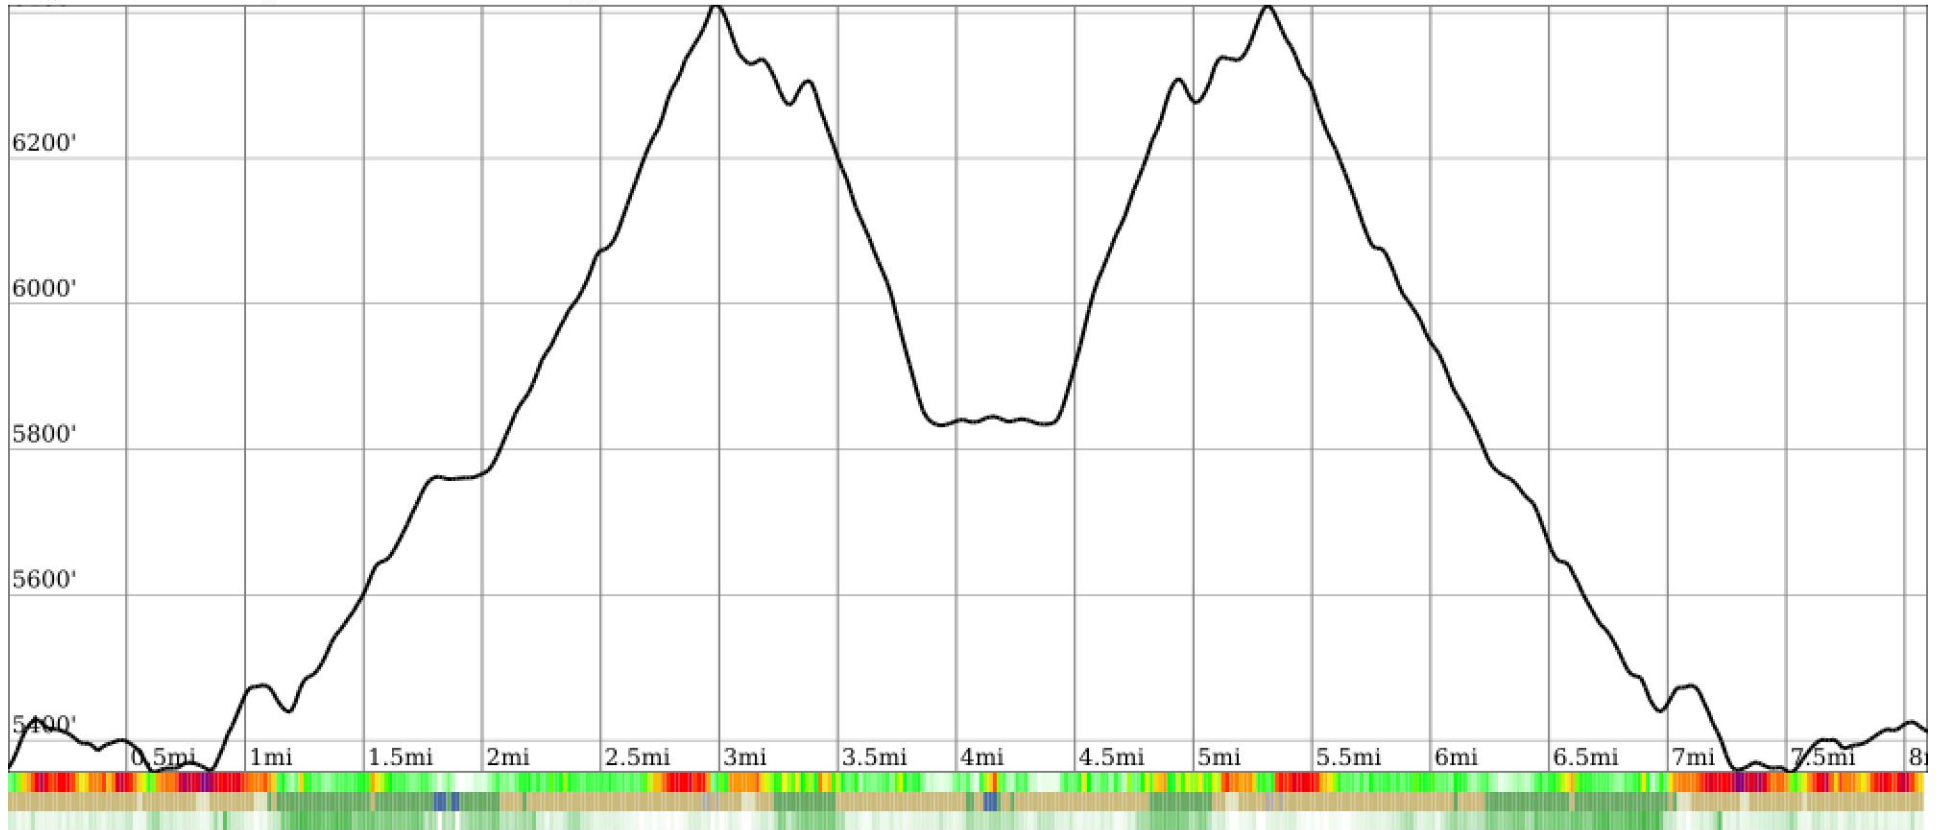

Measured Profile

range 5354' to 6411' gain 1995' loss 1946' exaggeration 16.2x

Slope Angle (top), Land Cover (middle), Tree Cover (bottom)

Elevation

Min 5355'
 Avg 5810'
 Max 6411'
 Delta 1056'

Slope

Min 0°
 Avg 23°
 Max 47°

Aspect

Tree Cover

Land Cover

- Shrub 64%
- Forest 28%
- Grassland 4%
- Water 2%
- Barren 1%