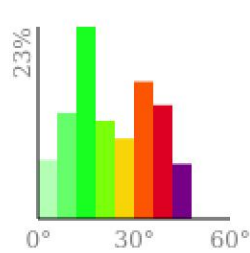

Measured Profile

range 5354' to 6411' gain 1995' loss 1946' exaggeration 16.2x

Slope Angle (top), Land Cover (middle), Tree Cover (bottom)

Elevation

Min 5355'
 Avg 5810'
 Max 6411'
 Delta 1056'

Slope

Min 0°
 Avg 23°
 Max 47°

Aspect

Tree Cover

Land Cover

- Shrub 64%
- Forest 28%
- Grassland 4%
- Water 2%
- Barren 1%