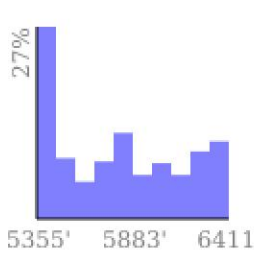

Measured Profile

range 5354' to 6411' gain 1995' loss 1946' exaggeration 16.2x

Slope Angle (top), Land Cover (middle), Tree Cover (bottom)

Elevation

Min 5355'
 Avg 5810'
 Max 6411'
 Delta 1056'

Slope

Min 0°
 Avg 23°
 Max 47°

Aspect

Tree Cover

Land Cover

- Shrub 64%
- Forest 28%
- Grassland 4%
- Water 2%
- Barren 1%