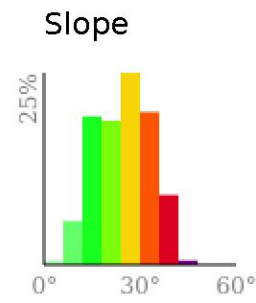

Measured Profile

range 2822' to 5764' gain 2940' loss 0' exaggeration 2.3x

Slope Angle (top), Land Cover (middle), Tree Cover (bottom)

Min 2823'
Avg 4178'
Max 5766'
Delta 2942'

Min 5°
Avg 24°
Max 44°

Aspect