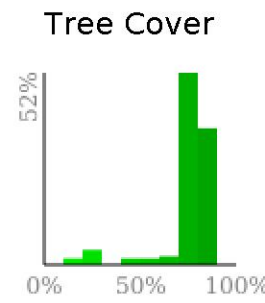

Measured Profile

range 2822' to 5764' gain 2940' loss 0' exaggeration 2.3x

Slope Angle (top), Land Cover (middle), Tree Cover (bottom)

Min 2823'
Avg 4178'
Max 5766'
Delta 2942'

Min 5°
Avg 24°
Max 44°

Aspect

Tree Cover

Land Cover