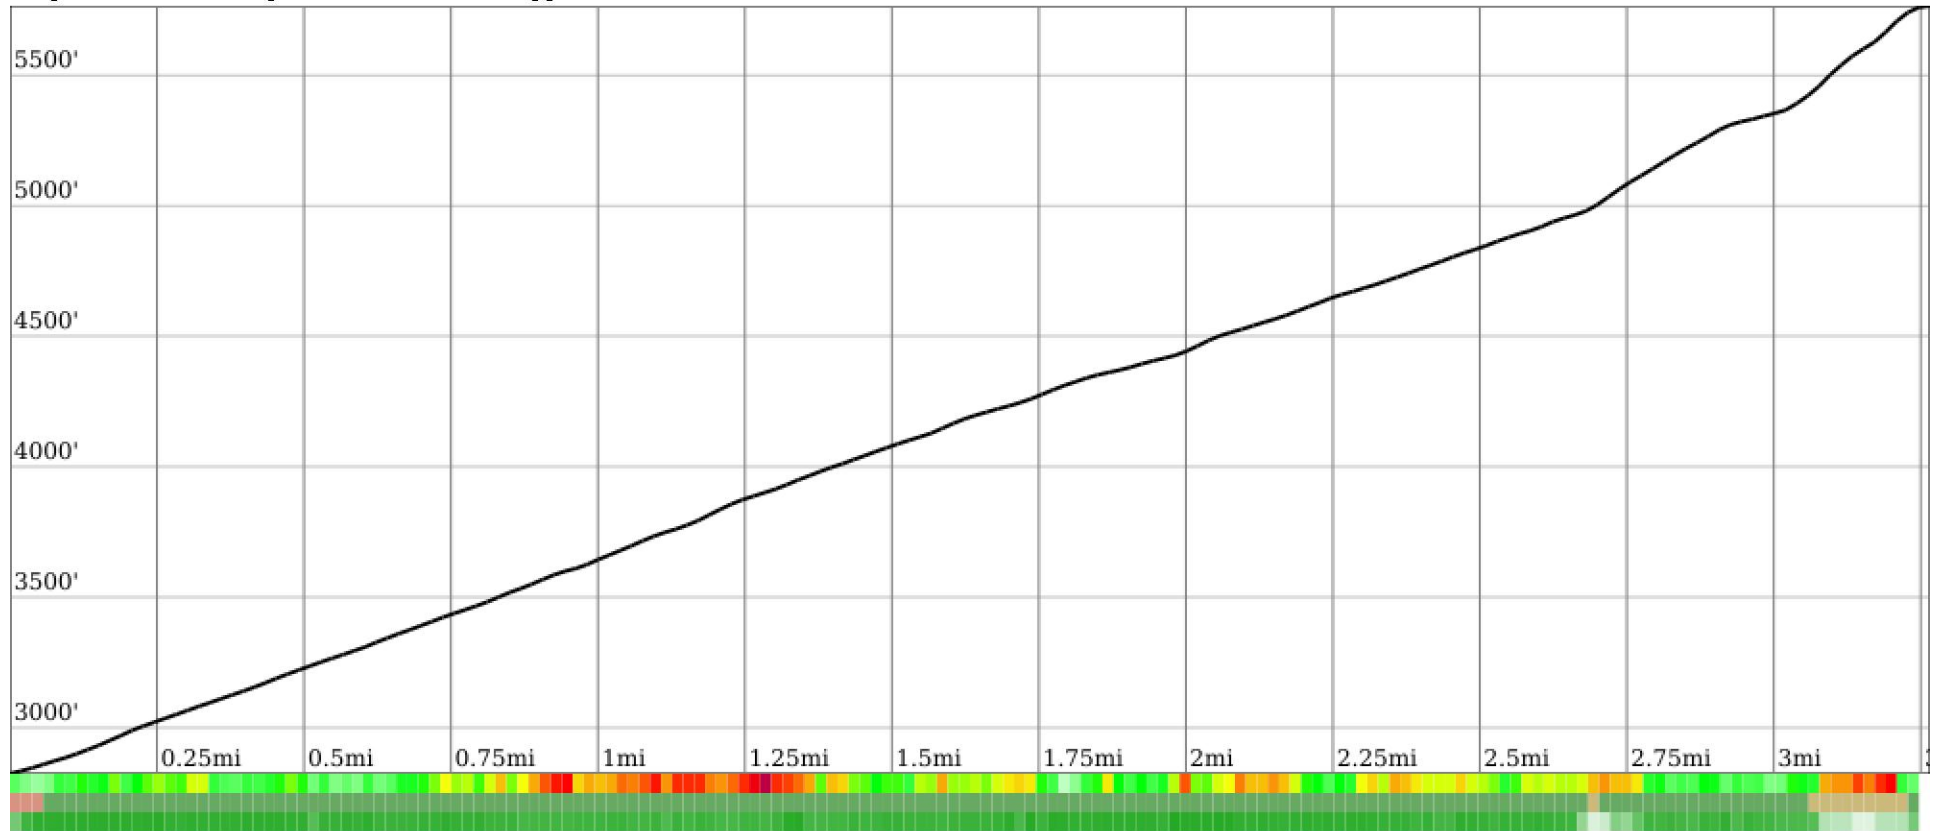

Measured Profile

range 2822' to 5764' gain 2940' loss 0' exaggeration 2.3x

Slope Angle (top), Land Cover (middle), Tree Cover (bottom)

Min 2823'
Avg 4178'
Max 5766'
Delta 2942'

Min 5°
Avg 24°
Max 44°

Aspect

Tree Cover

Land Cover