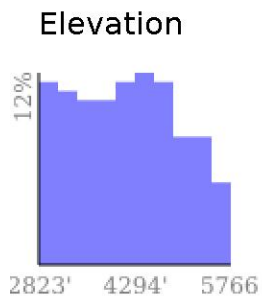

Measured Profile

range 2822' to 5764' gain 2940' loss 0' exaggeration 2.3x

Slope Angle (top), Land Cover (middle), Tree Cover (bottom)

Min 2823'
Avg 4178'
Max 5766'
Delta 2942'

Min 5°
Avg 24°
Max 44°

Aspect

Tree Cover

Land Cover