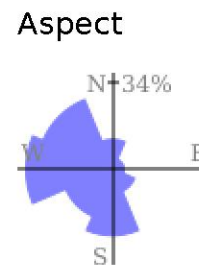

Measured Profile

range 2822' to 5764' gain 2940' loss 0' exaggeration 2.3x

Slope Angle (top), Land Cover (middle), Tree Cover (bottom)

Min 2823'
Avg 4178'
Max 5766'
Delta 2942'

Min 5°
Avg 24°
Max 44°

Aspect

Tree Cover

Land Cover