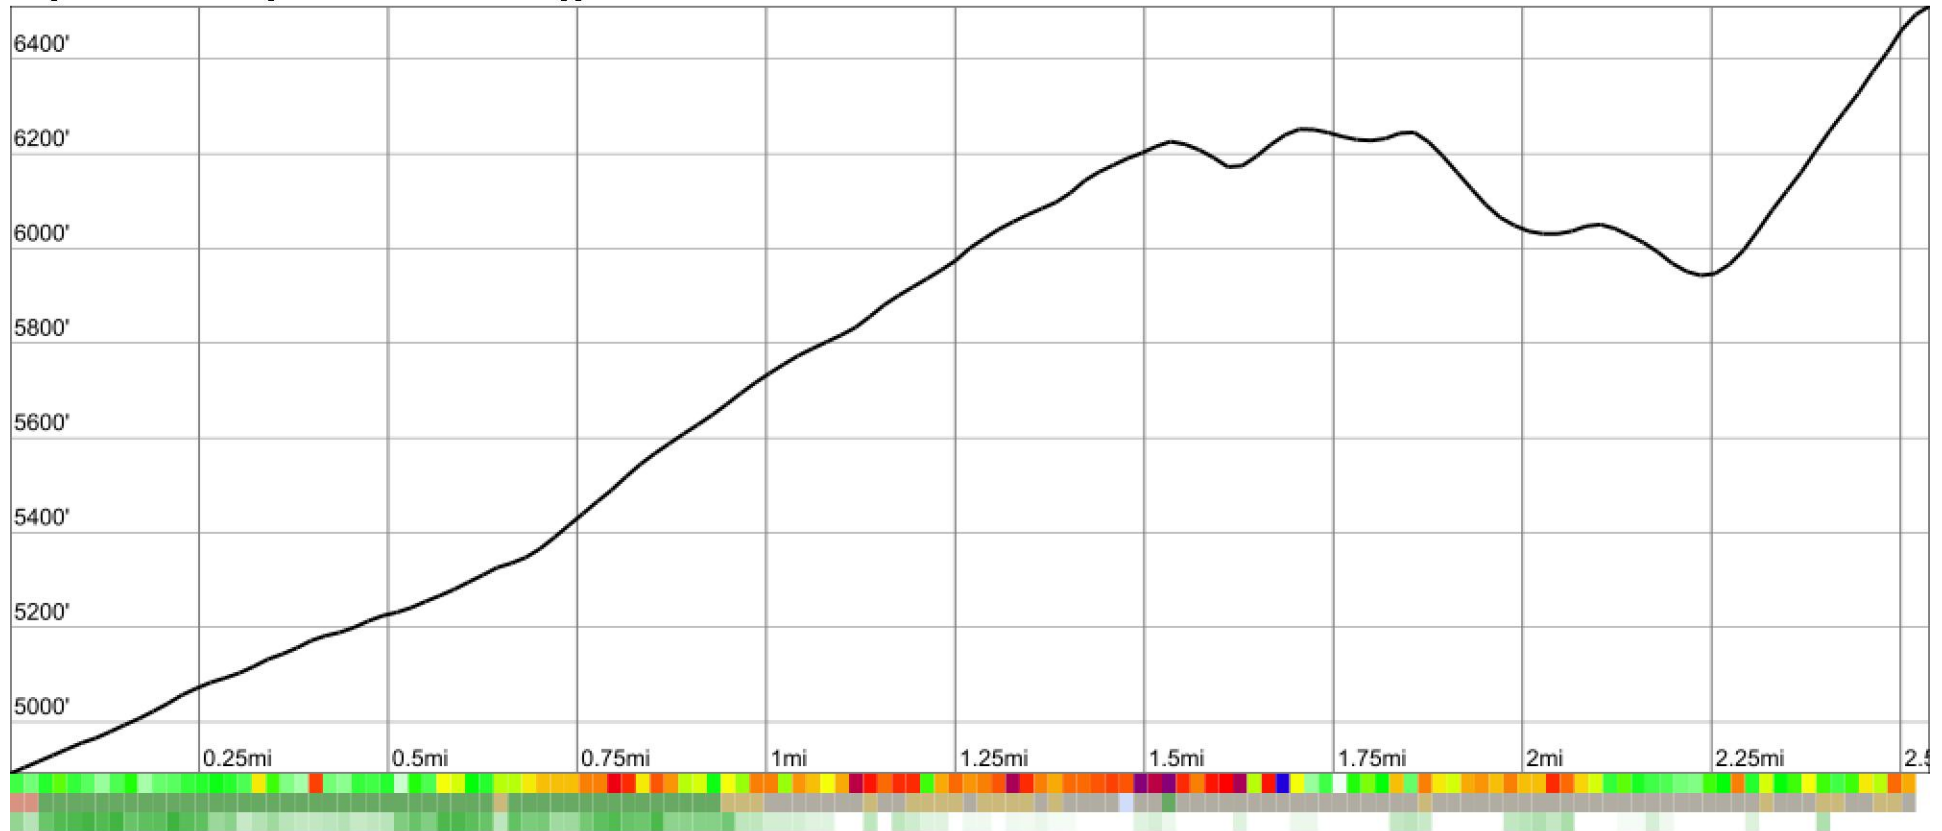

Measured Profile

range 4888' to 6512' gain 2021' loss 397' exaggeration 3.3x

Slope Angle (top), Land Cover (middle), Tree Cover (bottom)

Min 4891'
Avg 5767'
Max 6513'
Delta 1622'

Min 1°
Avg 26°
Max 53°

Land Cover

- Barren 47%
- Forest 36%
- Shrub 15%
- Developed 1%