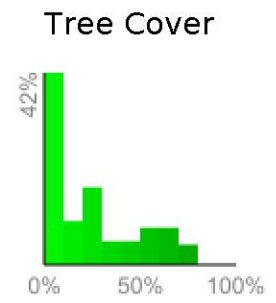

Measured Profile

range 4888' to 6512' gain 2021' loss 397' exaggeration 3.3x

Slope Angle (top), Land Cover (middle), Tree Cover (bottom)

Min 4891'
Avg 5767'
Max 6513'
Delta 1622'

Min 1°
Avg 26°
Max 53°

Land Cover

- Barren 47%
- Forest 36%
- Shrub 15%
- Developed 1%