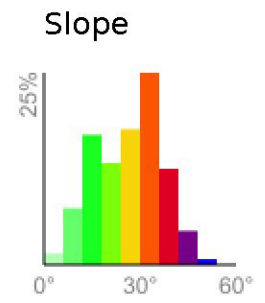

Measured Profile

range 4888' to 6512' gain 2021' loss 397' exaggeration 3.3x

Slope Angle (top), Land Cover (middle), Tree Cover (bottom)

Min 4891'
Avg 5767'
Max 6513'
Delta 1622'

Min 1°
Avg 26°
Max 53°

Land Cover

- Barren 47%
- Forest 36%
- Shrub 15%
- Developed 1%