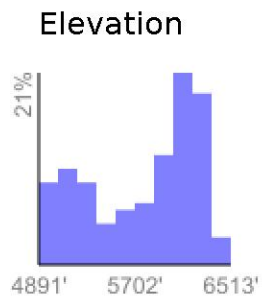

Measured Profile

range 4888' to 6512' gain 2021' loss 397' exaggeration 3.3x

Slope Angle (top), Land Cover (middle), Tree Cover (bottom)

Min 4891'
Avg 5767'
Max 6513'
Delta 1622'

Min 1°
Avg 26°
Max 53°

Land Cover

- Barren 47%
- Forest 36%
- Shrub 15%
- Developed 1%