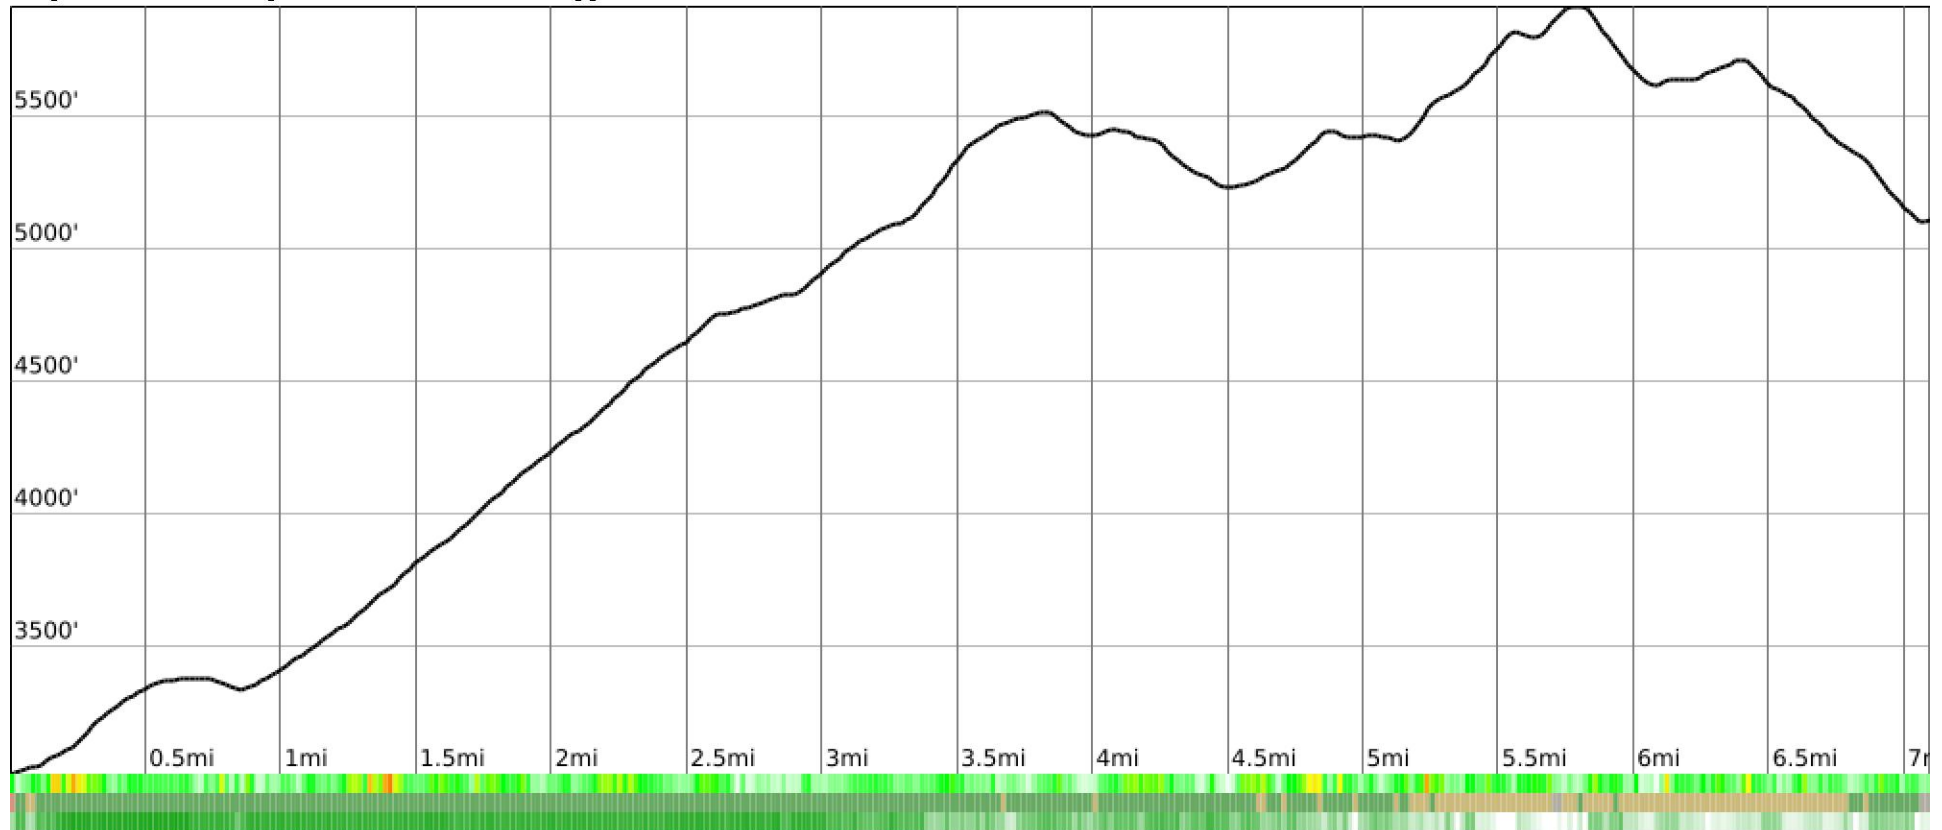

Measured Profile

range 3015' to 5912' gain 3412' loss 1319' exaggeration 5.2x

Slope Angle (top), Land Cover (middle), Tree Cover (bottom)

Elevation

Min 3018'
Avg 4792'
Max 5914'
Delta 2896'

Slope

Min 1°
Avg 15°
Max 34°

Aspect

Tree Cover

Land Cover

Forest 74%
Shrub 24%
Barren 1%