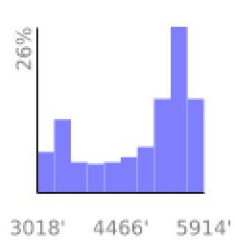

Measured Profile

range 3015' to 5912' gain 3412' loss 1319' exaggeration 5.2x

Slope Angle (top), Land Cover (middle), Tree Cover (bottom)

Elevation

Min 3018'
Avg 4792'
Max 5914'
Delta 2896'

Slope

Min 1°
Avg 15°
Max 34°

Aspect

Tree Cover

Land Cover

Forest 74%
Shrub 24%
Barren 1%