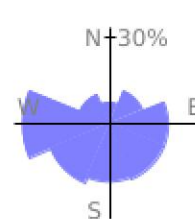

Measured Profile

range 3015' to 5912' gain 3412' loss 1319' exaggeration 5.2x

Slope Angle (top), Land Cover (middle), Tree Cover (bottom)

Elevation

Min 3018'
Avg 4792'
Max 5914'
Delta 2896'

Slope

Min 1°
Avg 15°
Max 34°

Aspect

Tree Cover

Land Cover

Forest 74%
Shrub 24%
Barren 1%