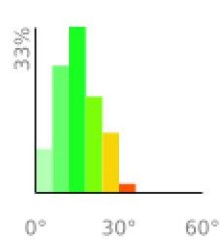

Measured Profile

range 3015' to 5912' gain 3412' loss 1319' exaggeration 5.2x

Slope Angle (top), Land Cover (middle), Tree Cover (bottom)

Elevation

Min 3018'
Avg 4792'
Max 5914'
Delta 2896'

Slope

Min 1°
Avg 15°
Max 34°

Aspect

Tree Cover

Land Cover

Forest 74%
Shrub 24%
Barren 1%