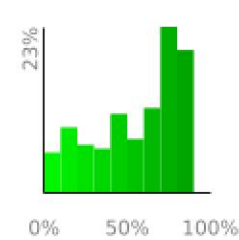

Measured Profile

range 3015' to 5912' gain 3412' loss 1319' exaggeration 5.2x

Slope Angle (top), Land Cover (middle), Tree Cover (bottom)

Elevation

Min 3018'
Avg 4792'
Max 5914'
Delta 2896'

Slope

Min 1°
Avg 15°
Max 34°

Aspect

Tree Cover

Land Cover

Forest 74%
Shrub 24%
Barren 1%