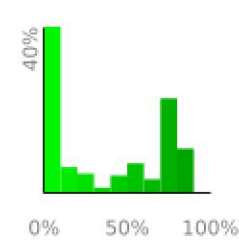

Measured Profile

range 3842' to 6781' gain 3274' loss 2005' exaggeration 6.1x

Slope Angle (top), Land Cover (middle), Tree Cover (bottom)

Elevation

Min 3843'
 Avg 5458'
 Max 6782'
 Delta 2939'

Slope

Min 1°
 Avg 16°
 Max 44°

Aspect

Tree Cover

Land Cover

- Forest 52%
- Barren 26%
- Shrub 15%
- Ice 4%
- Wetland 3%