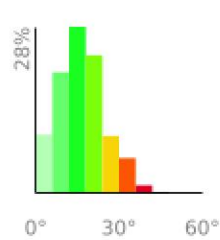

Measured Profile

range 3842' to 6781' gain 3274' loss 2005' exaggeration 6.1x

Slope Angle (top), Land Cover (middle), Tree Cover (bottom)

Elevation

Min 3843'
 Avg 5458'
 Max 6782'
 Delta 2939'

Slope

Min 1°
 Avg 16°
 Max 44°

Aspect

Tree Cover

Land Cover

- Forest 52%
- Barren 26%
- Shrub 15%
- Ice 4%
- Wetland 3%