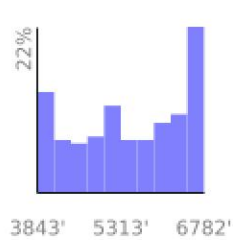

Measured Profile

range 3842' to 6781' gain 3274' loss 2005' exaggeration 6.1x

Slope Angle (top), Land Cover (middle), Tree Cover (bottom)

Elevation

Min 3843'
 Avg 5458'
 Max 6782'
 Delta 2939'

Slope

Min 1°
 Avg 16°
 Max 44°

Aspect

Tree Cover

Land Cover

- Forest 52%
- Barren 26%
- Shrub 15%
- Ice 4%
- Wetland 3%