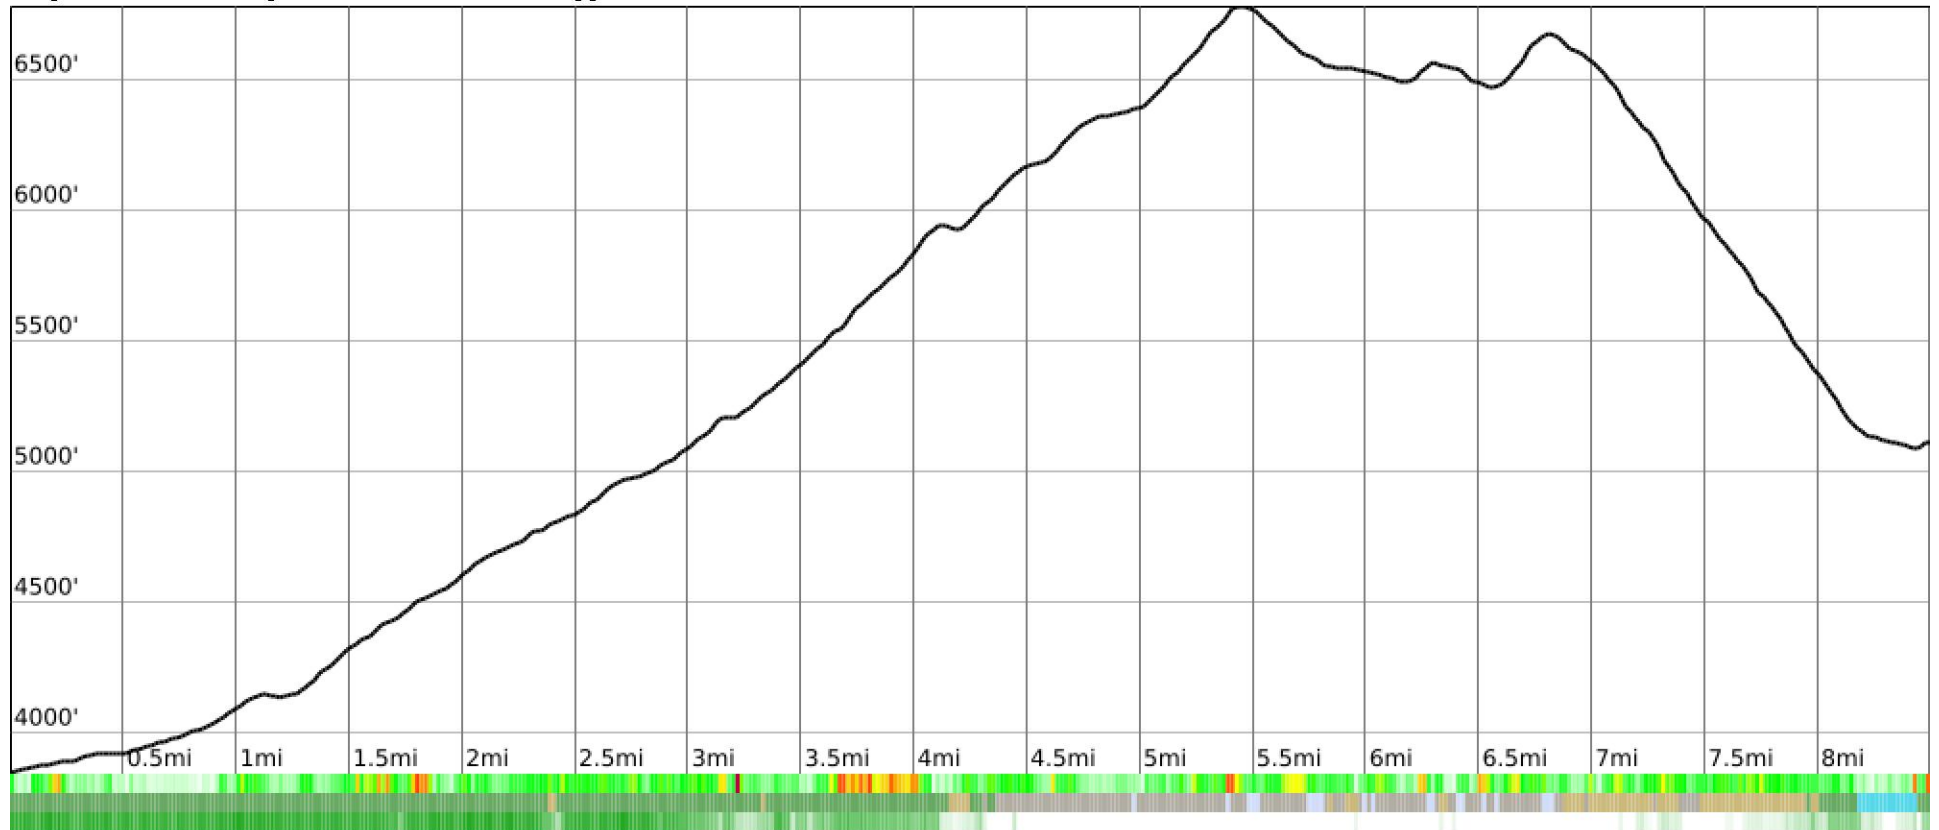

Measured Profile

range 3842' to 6781' gain 3274' loss 2005' exaggeration 6.1x

Slope Angle (top), Land Cover (middle), Tree Cover (bottom)

Elevation

Min 3843'
 Avg 5458'
 Max 6782'
 Delta 2939'

Slope

Min 1°
 Avg 16°
 Max 44°

Aspect

Tree Cover

Land Cover

- Forest 52%
- Barren 26%
- Shrub 15%
- Ice 4%
- Wetland 3%