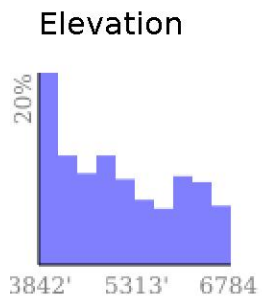

# Elevation Profile

range 3842' to 6781' gain 2982' loss 46' exaggeration 4.5x

Slope Angle (top), Land Cover (middle), Tree Cover (bottom)

Min 3842'  
Avg 5061'  
Max 6784'  
Delta 2942'

Min 2°  
Avg 16°  
Max 40°

### Land Cover

- Forest 77%
- Barren 19%
- Shrub 3%