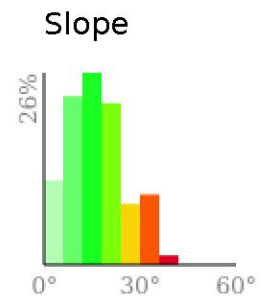

# Elevation Profile

range 3842' to 6781' gain 2982' loss 46' exaggeration 4.5x

Slope Angle (top), Land Cover (middle), Tree Cover (bottom)

Min 3842'  
Avg 5061'  
Max 6784'  
Delta 2942'

Min 2°  
Avg 16°  
Max 40°

### Land Cover

- Forest 77%
- Barren 19%
- Shrub 3%