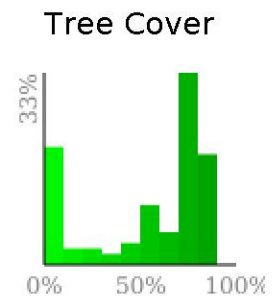

# Elevation Profile

range 3842' to 6781' gain 2982' loss 46' exaggeration 4.5x

Slope Angle (top), Land Cover (middle), Tree Cover (bottom)

Min 3842'  
Avg 5061'  
Max 6784'  
Delta 2942'

Min 2°  
Avg 16°  
Max 40°

### Land Cover

- Forest 77%
- Barren 19%
- Shrub 3%