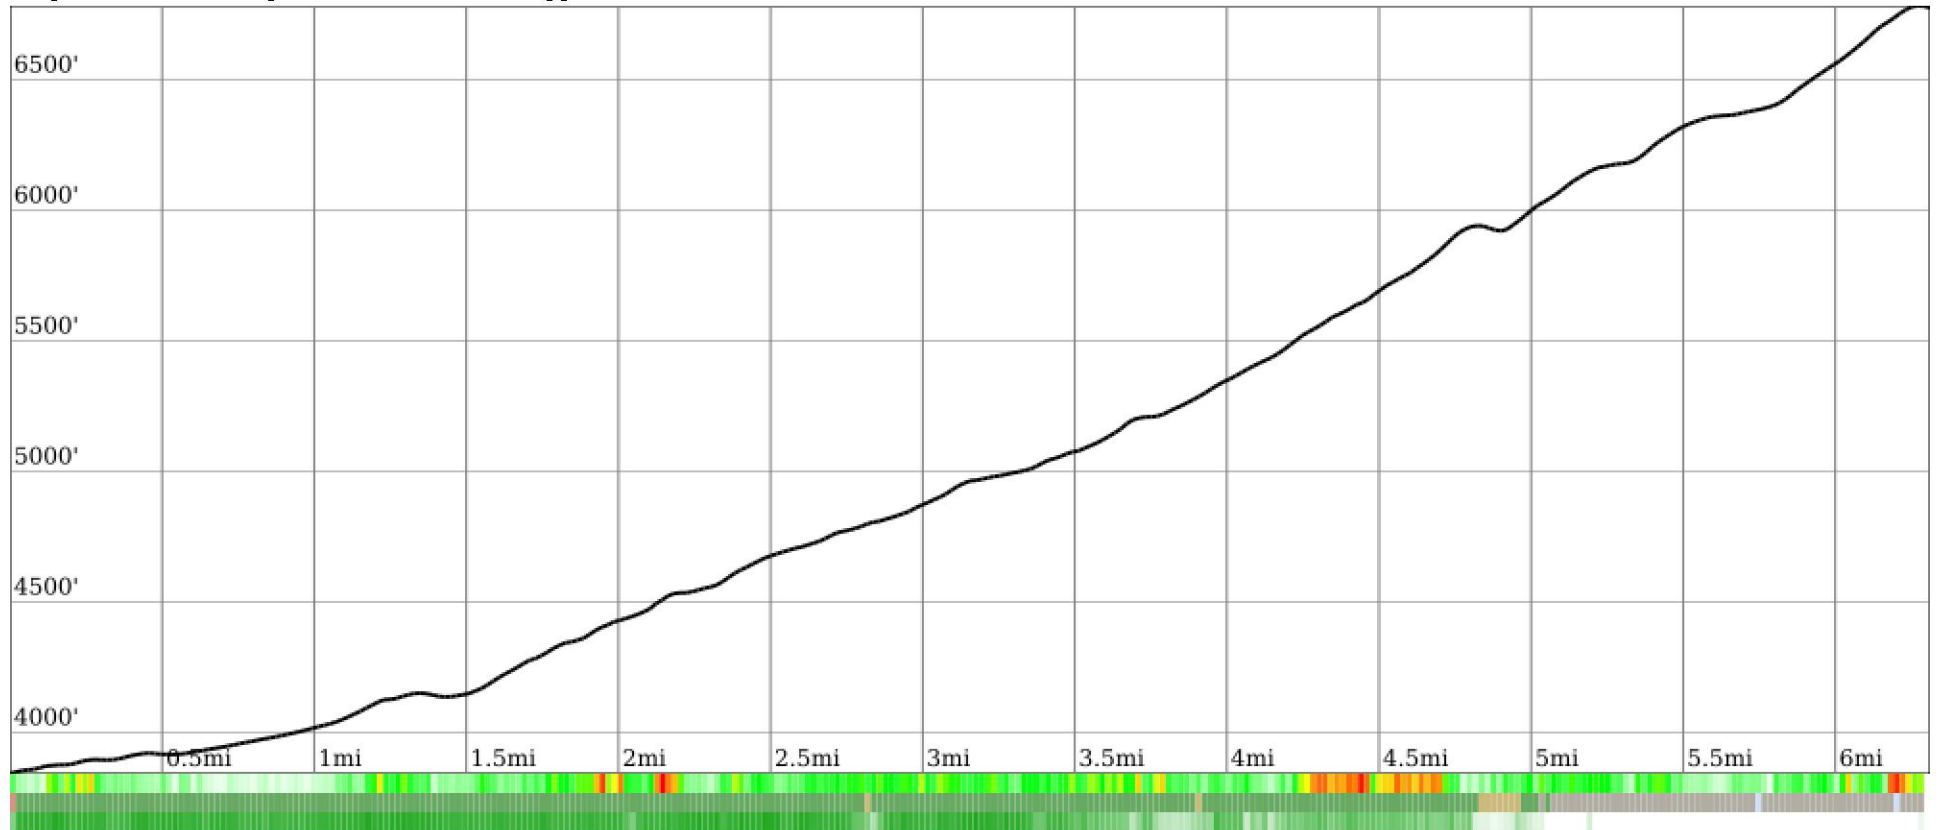

# Elevation Profile

range 3842' to 6781' gain 2982' loss 46' exaggeration 4.5x

Slope Angle (top), Land Cover (middle), Tree Cover (bottom)

Min 3842'  
Avg 5061'  
Max 6784'  
Delta 2942'

Min 2°  
Avg 16°  
Max 40°

### Land Cover

- Forest 77%
- Barren 19%
- Shrub 3%