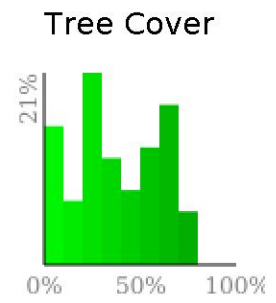

Measured Profile

range 4888' to 6355' gain 1463' loss 0' exaggeration 2.3x

Slope Angle (top), Land Cover (middle), Tree Cover (bottom)

Min 4890'
Avg 5539'
Max 6356'
Delta 1466'

Min 6°
Avg 24°
Max 47°

Land Cover

- Forest 54%
- Shrub 22%
- Barren 21%
- Developed 2%