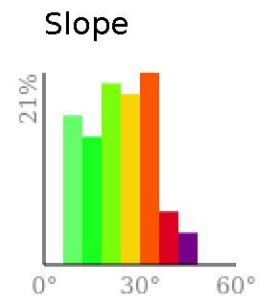

Measured Profile

range 4888' to 6355' gain 1463' loss 0' exaggeration 2.3x

Slope Angle (top), Land Cover (middle), Tree Cover (bottom)

Min 4890'
Avg 5539'
Max 6356'
Delta 1466'

Min 6°
Avg 24°
Max 47°

Land Cover

- Forest 54%
- Shrub 22%
- Barren 21%
- Developed 2%