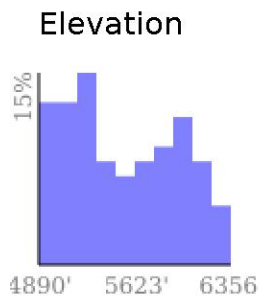

Measured Profile

range 4888' to 6355' gain 1463' loss 0' exaggeration 2.3x

Slope Angle (top), Land Cover (middle), Tree Cover (bottom)

Min 4890'
Avg 5539'
Max 6356'
Delta 1466'

Min 6°
Avg 24°
Max 47°

Land Cover

- Forest 54%
- Shrub 22%
- Barren 21%
- Developed 2%