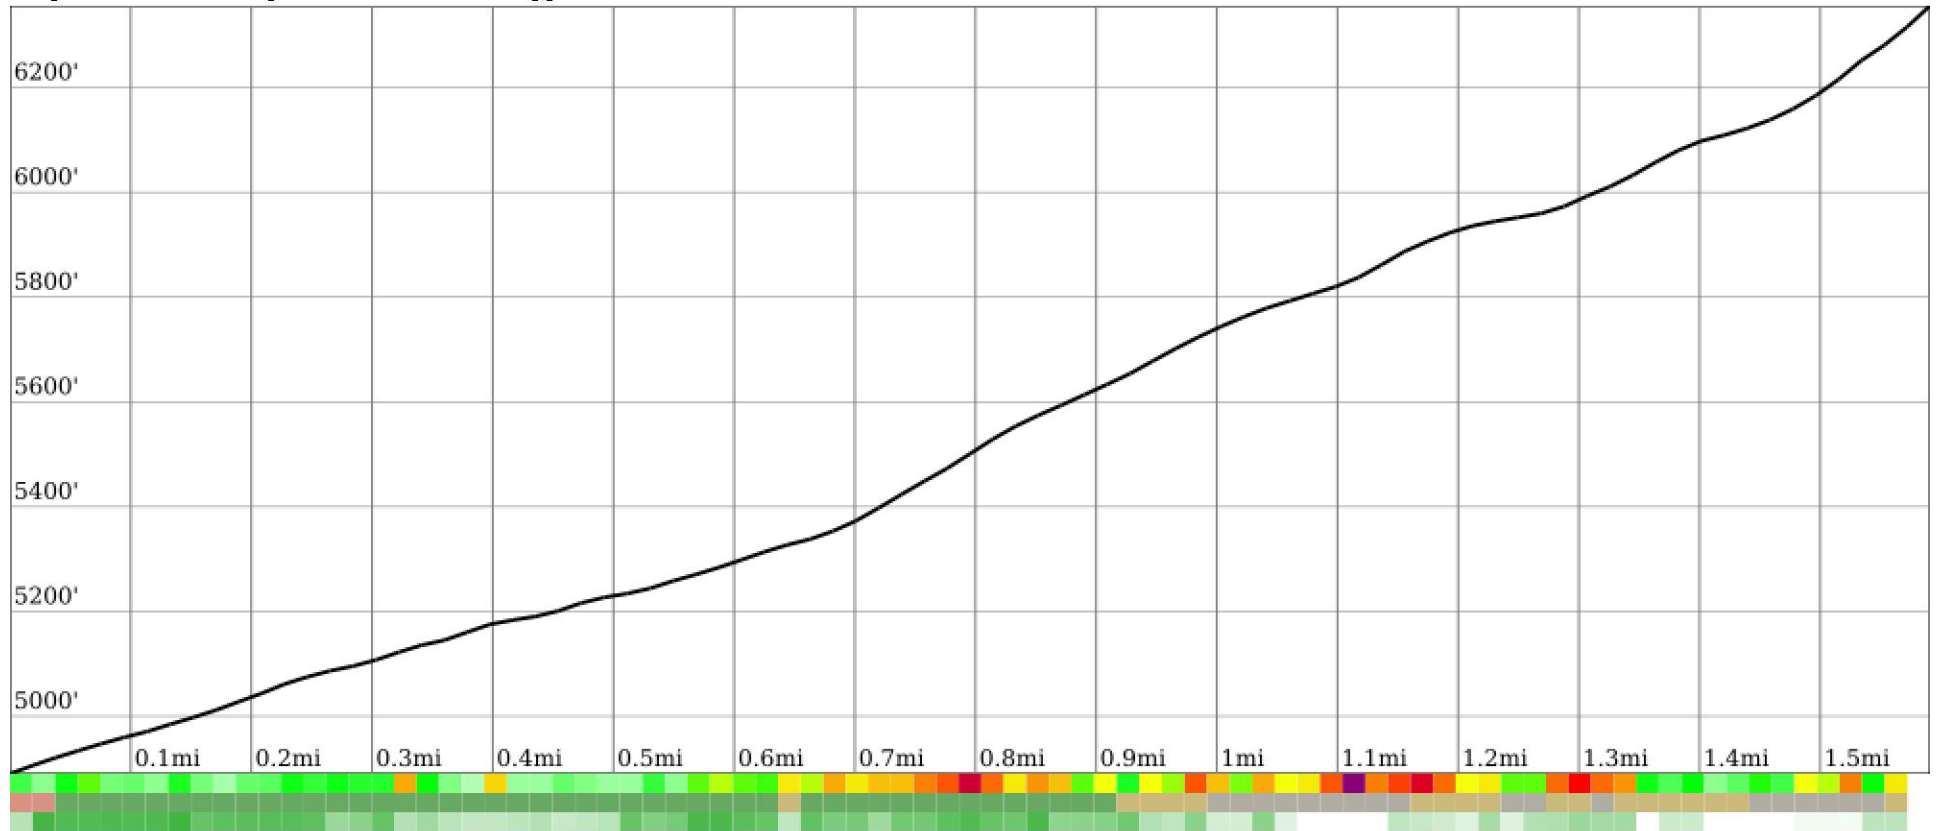

Measured Profile

range 4888' to 6355' gain 1463' loss 0' exaggeration 2.3x

Slope Angle (top), Land Cover (middle), Tree Cover (bottom)

Min 4890'
Avg 5539'
Max 6356'
Delta 1466'

Min 6°
Avg 24°
Max 47°

Land Cover

- Forest 54%
- Shrub 22%
- Barren 21%
- Developed 2%