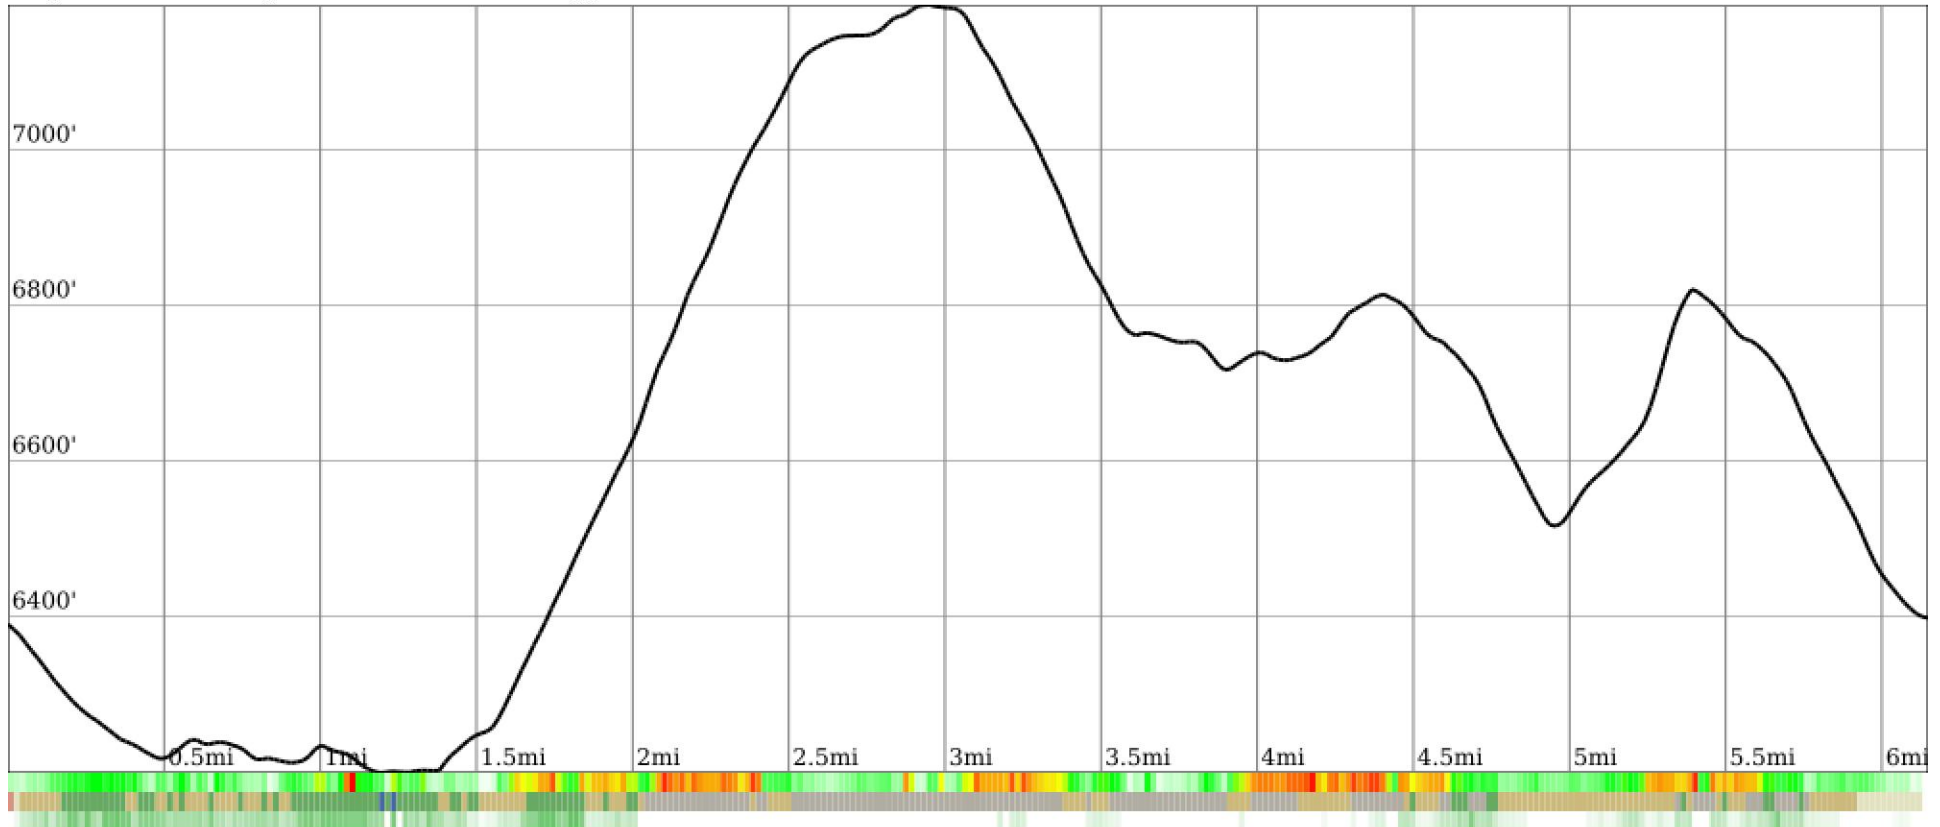

Measured Profile

range 6198' to 7185' gain 1453' loss 1447' exaggeration 13.1x

Slope Angle (top), Land Cover (middle), Tree Cover (bottom)

Elevation

Min 6199'
Avg 6635'
Max 7186'
Delta 988'

Slope

Min 1°
Avg 19°
Max 40°

Aspect

Tree Cover

Land Cover

- Barren 37%
- Shrub 36%
- Forest 22%
- Grassland 4%