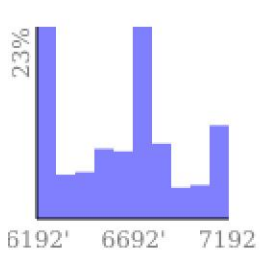

Measured Profile

range 6198' to 7185' gain 1453' loss 1447' exaggeration 13.1x

Slope Angle (top), Land Cover (middle), Tree Cover (bottom)

Elevation

Min 6199'
Avg 6635'
Max 7186'
Delta 988'

Slope

Min 1°
Avg 19°
Max 40°

Aspect

Tree Cover

Land Cover

- Barren 37%
- Shrub 36%
- Forest 22%
- Grassland 4%