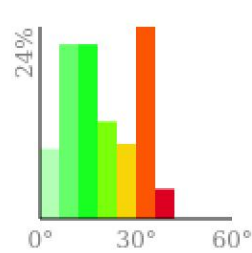

Measured Profile

range 6198' to 7185' gain 1453' loss 1447' exaggeration 13.1x

Slope Angle (top), Land Cover (middle), Tree Cover (bottom)

Elevation

Min 6199'
Avg 6635'
Max 7186'
Delta 988'

Slope

Min 1°
Avg 19°
Max 40°

Aspect

Tree Cover

Land Cover

- Barren 37%
- Shrub 36%
- Forest 22%
- Grassland 4%