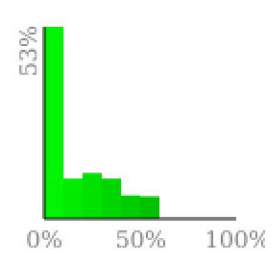

Measured Profile

range 6198' to 7185' gain 1453' loss 1447' exaggeration 13.1x

Slope Angle (top), Land Cover (middle), Tree Cover (bottom)

Elevation

Min 6199'
Avg 6635'
Max 7186'
Delta 988'

Slope

Min 1°
Avg 19°
Max 40°

Aspect

Tree Cover

Land Cover

- Barren 37%
- Shrub 36%
- Forest 22%
- Grassland 4%